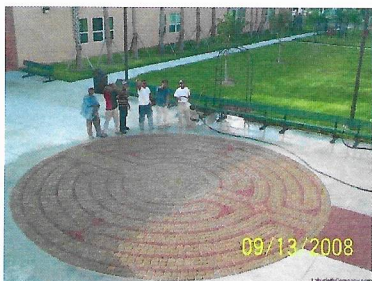

World's Premier Meditation Space Creator - Over 6,000 Completed!

Paver Brick Kits

[View All](#)
[Price: Low to High](#)

If you have experience laying concrete unit paver bricks, you can build these intricate and beautiful designs with ease! Twenty-two designs are currently offered as pre-cut and simple to install kits, complete with detailed installation instructions and custom layout tools. Each of our paver labyrinths is wheelchair accessible and meets ADA handicap access standards.

Avalon™
\$3,900.00

Chelsea™
from \$5,900.00

Avalon à la Chartres™
\$7,900.00

Abingdon™
\$8,400.00

St. Paul™
from \$8,900.00

Round Classical™
from \$8,900.00

Ceremonial 6™
\$9,400.00

Vision Quest™
\$11,400.00