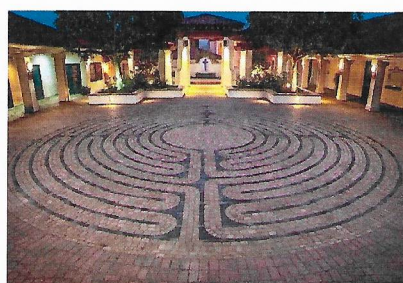

Breamore™
from $15,900.00