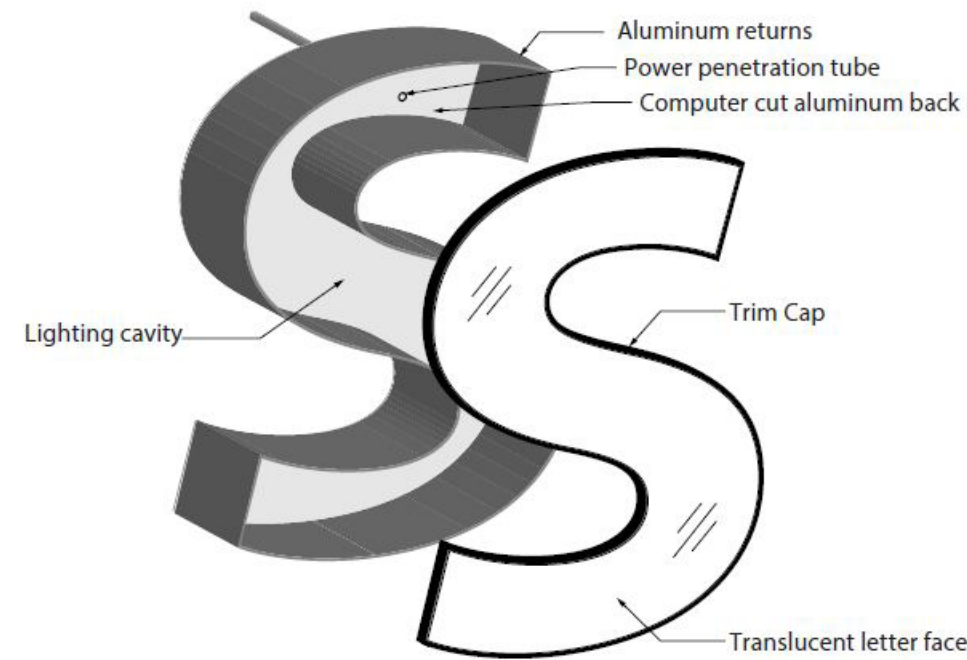

Bexley Square Tenant Signage

20" Internally illuminated
fabricated LED channel letters

Mounted above awning

20" +/-
SPACE TWO

Individual Channel letters, 3" deep