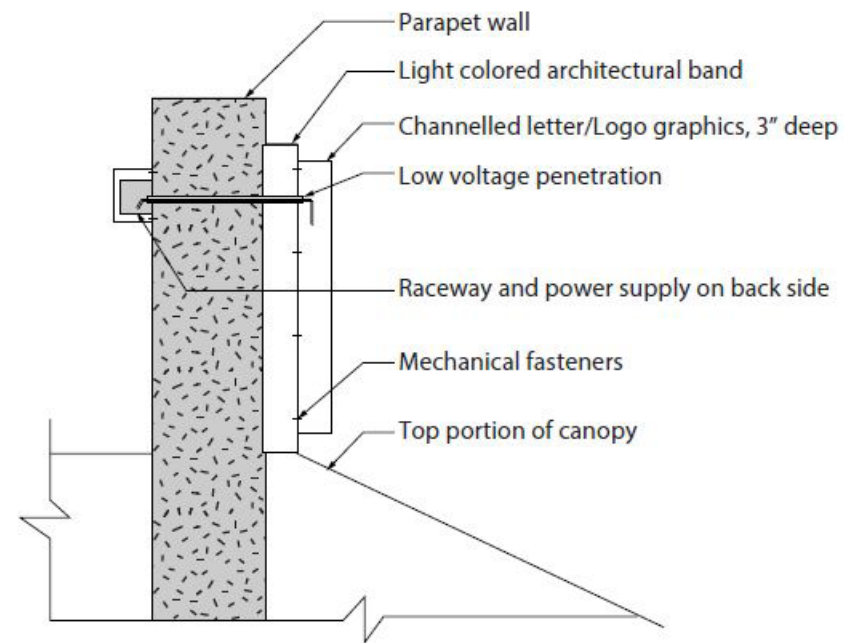

Bexley Square Tenant Signage

20" Internally illuminated
fabricated LED channel letters

Mounted above awning

20" +/-
SPACE TWO

Individual Channel letters, 3" deep