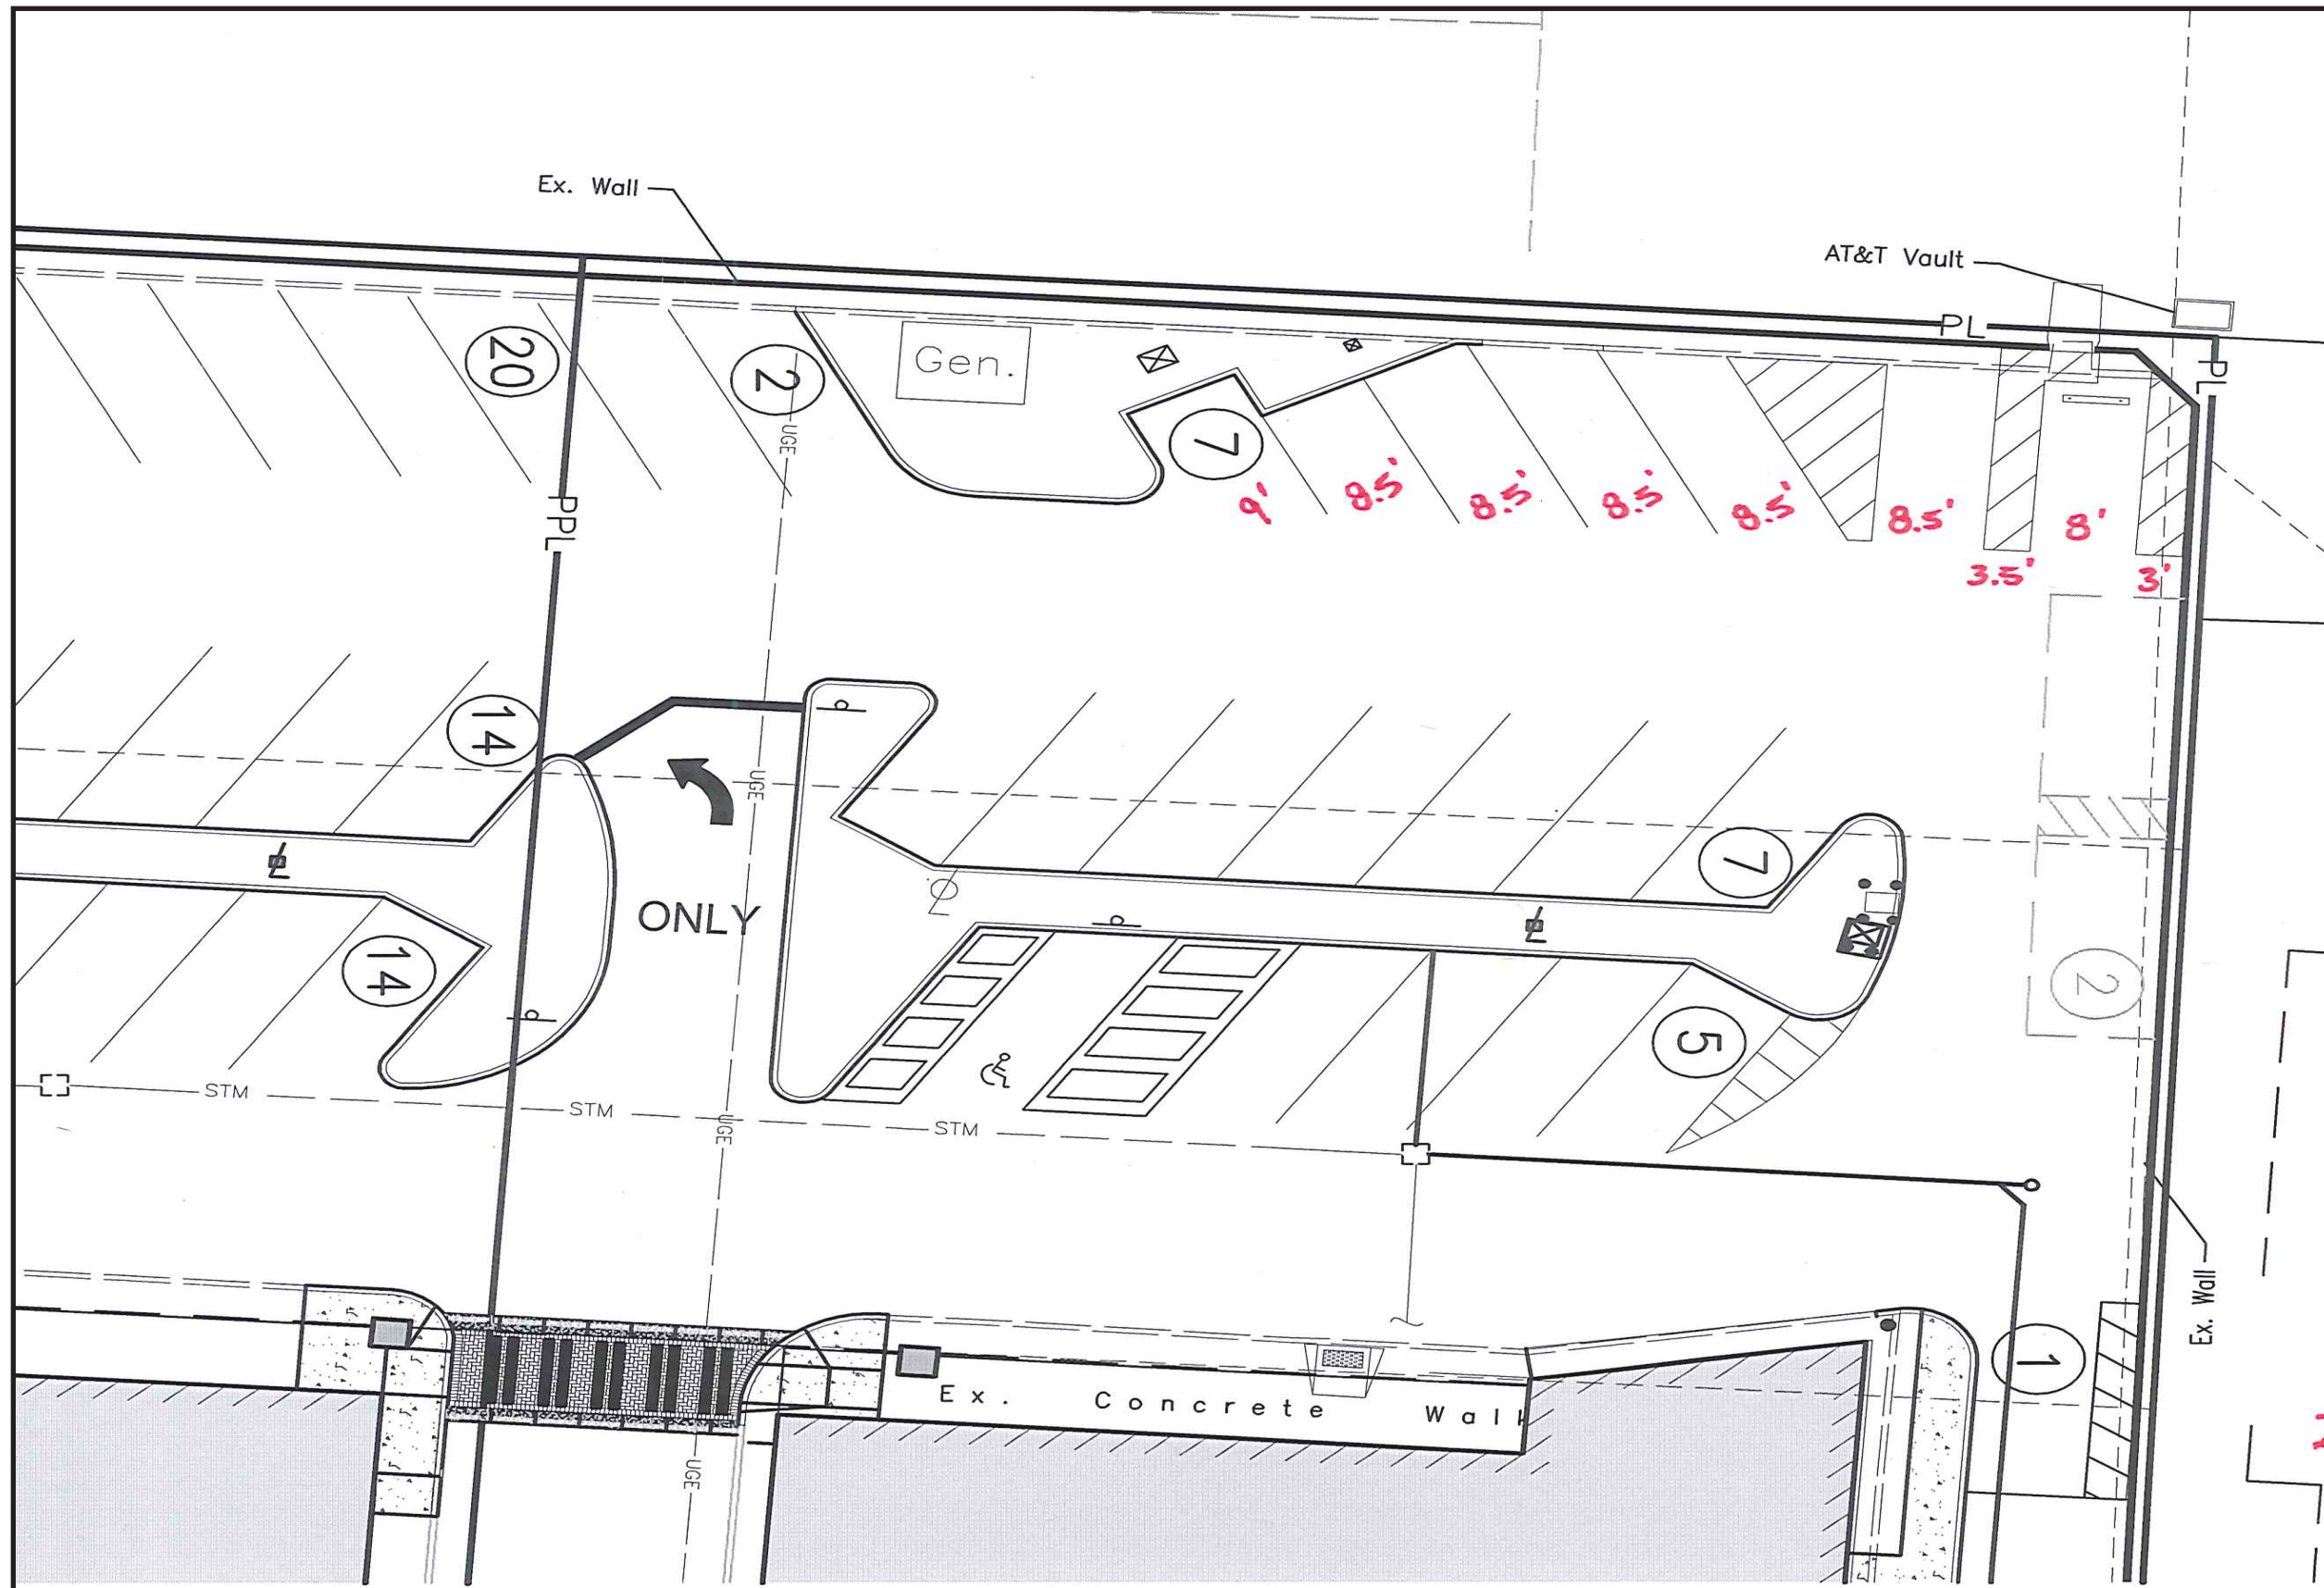

Bexley Square/ Bexley City Hall Parking Lot Design