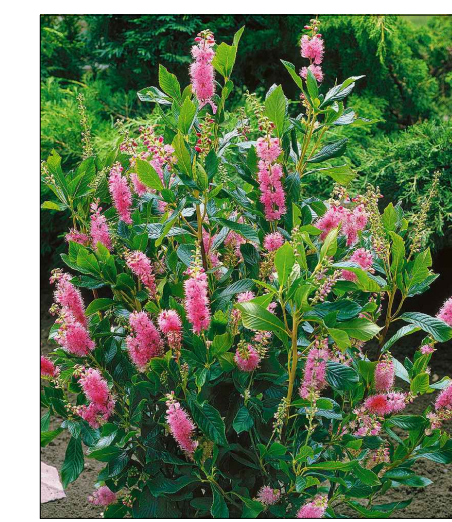

Existing Site Conditions

Proposed Plantings

Ann Magnolia

Green Velvet Boxwood

Pink Spires Summersweet

Pink Hydrangea

Big Blue Lily Turf

Patriot Hosta

Tardiva Hydrangea

Dense Yew

Vinca

PLANT LIST

QTY	BOTANICAL NAME	COMMON NAME	SIZE
1	Magnolia Liliflora 'Ann'	Ann Magnolia	6' Ht
20	Buxus 'Green Velvet'	Green Velvet Boxwood	#3 Gal
13	Taxus Media 'Densiflora'	Dense Yew	#3 Gal
7	Clethra Alnifolia 'Pink Spires'	Pink Spires Summersweet	#5 Gal
3	Hydrangea Paniculata 'Tardiva'	Tardiva Hydrangea	#5 Gal
5	Hydrangea Macrophylla 'Endless Summer'	Pink Hydrangea	#5 Gal
11	Liriope 'Muscari'	Lily Turf 'Big Blue'	#1 Gal
4	Hosta Patriot	Patriot Hosta	#1 Gal
10	Vinca Minor	Vinca	Flat

Date: 2/12/2019  
 Scale: 1/8" = 1'-0"  
 Drawn By: KH  
 Drawing Number: 1 of 1