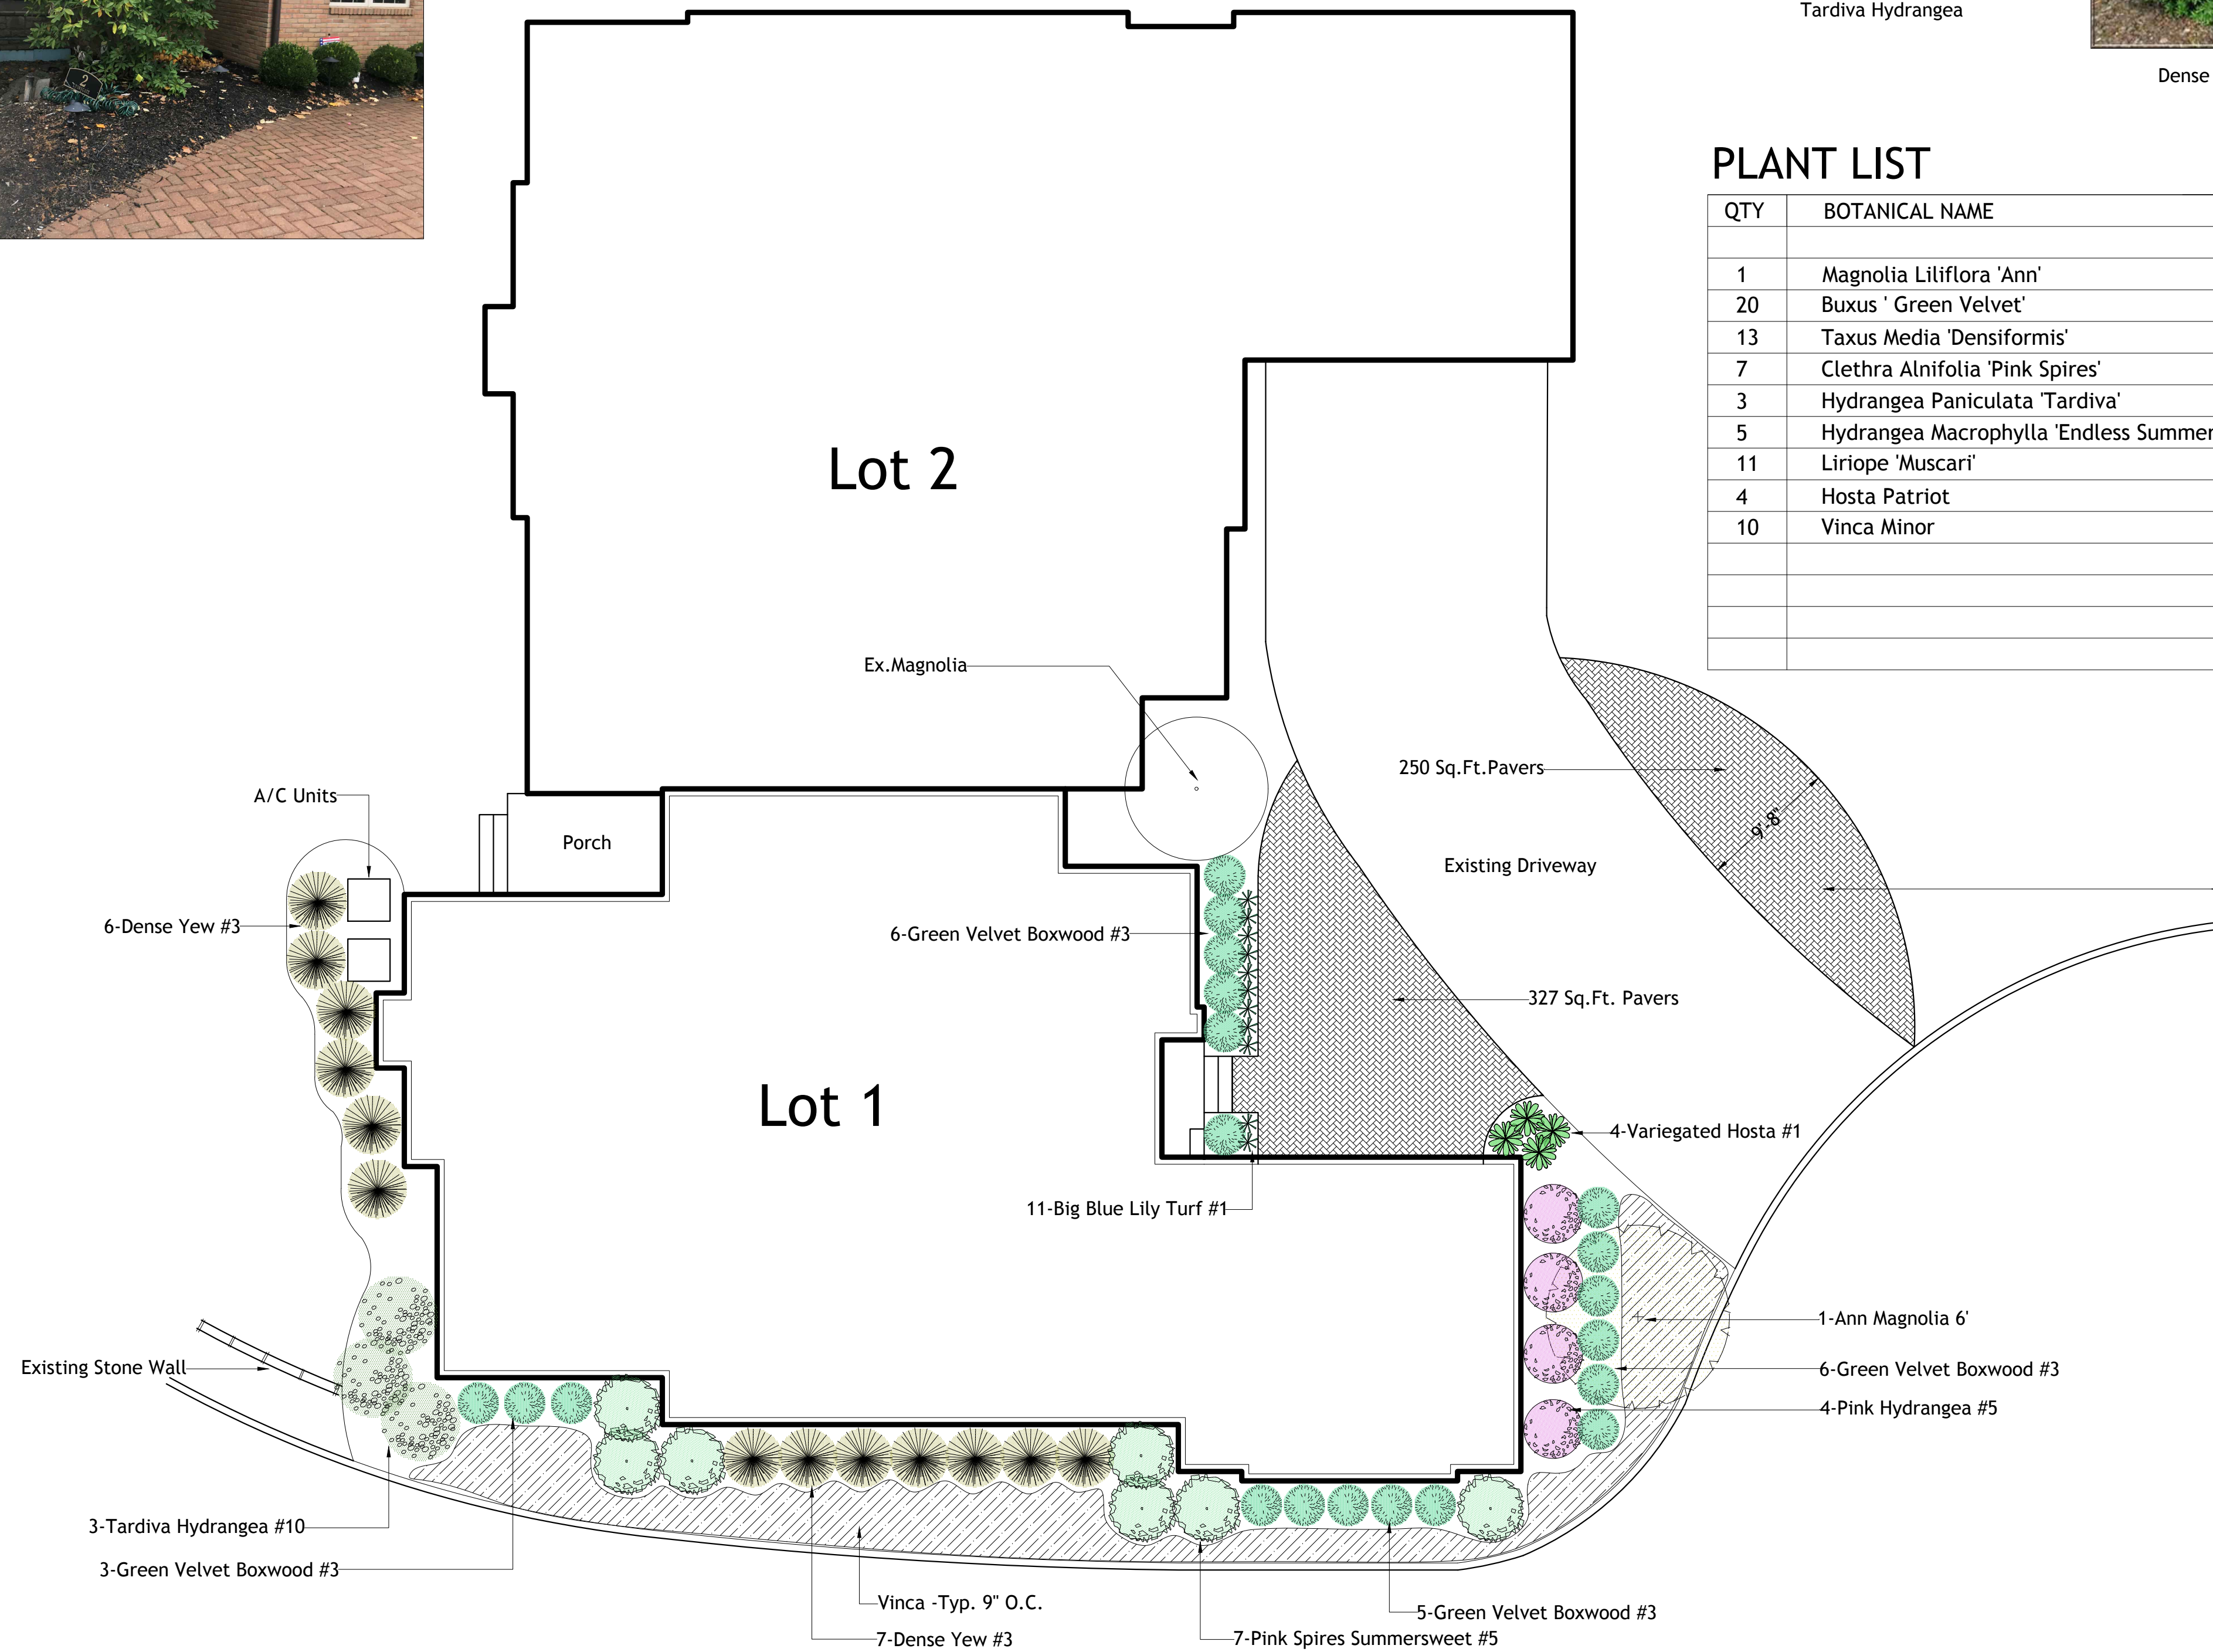

Existing Site Conditions

Proposed Plantings

Ann Magnolia

Green Velvet Boxwood

Pink Spires Summersweet

Pink Hydrangea

Big Blue Lily Turf

Patriot Hosta

Tardiva Hydrangea

Dense Yew

Vinca

PLANT LIST

QTY	BOTANICAL NAME	COMMON NAME	SIZE
1	Magnolia Liliflora 'Ann'	Ann Magnolia	6' Ht
20	Buxus 'Green Velvet'	Green Velvet Boxwood	#3 Gal
13	Taxus Media 'Densiflora'	Dense Yew	#3 Gal
7	Clethra Alnifolia 'Pink Spires'	Pink Spires Summersweet	#5 Gal
3	Hydrangea Paniculata 'Tardiva'	Tardiva Hydrangea	#5 Gal
5	Hydrangea Macrophylla 'Endless Summer'	Pink Hydrangea	#5 Gal
11	Liriope 'Muscari'	Lily Turf 'Big Blue'	#1 Gal
4	Hosta Patriot	Patriot Hosta	#1 Gal
10	Vinca Minor	Vinca	Flat

\*Pavers to Match Existing Driveway  
Oberfields Holland Pavers, Color - Coffee Creek

Landscape Plan - Tuckerman Home Group  
**Lot #1 - Lyonsgate**  
 1 Lyonsgate Rd. Columbus, Ohio 43209

**WILSON LANDSCAPE ASSOCIATES**  
 DESIGN / INSTALLATION / RESIDENTIAL / COMMERCIAL  
 900 Buckeye Park Road Columbus OH 43207  
 614.444.8873 tel 614.444.3175 fax  
 wilsonlandscapeandturf.com

Date: 2/12/2019  
 Scale: 1/8" = 1'-0"  
 Drawn By: KH  
 Drawing Number: 1 of 1