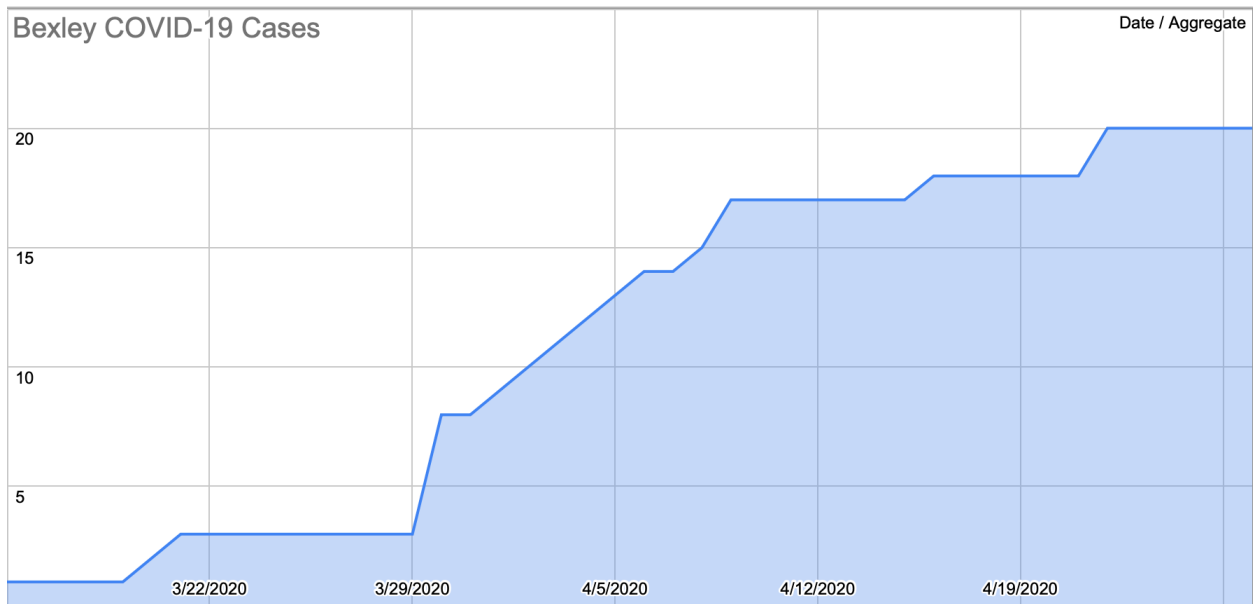

## COVID-19 Statistics Update

- 20 confirmed cases in Bexley / 1 confirmed death
- 3 new stats in 2 week period since last council meeting
- Of the 20 confirmed cases, 5 are currently active as of Monday