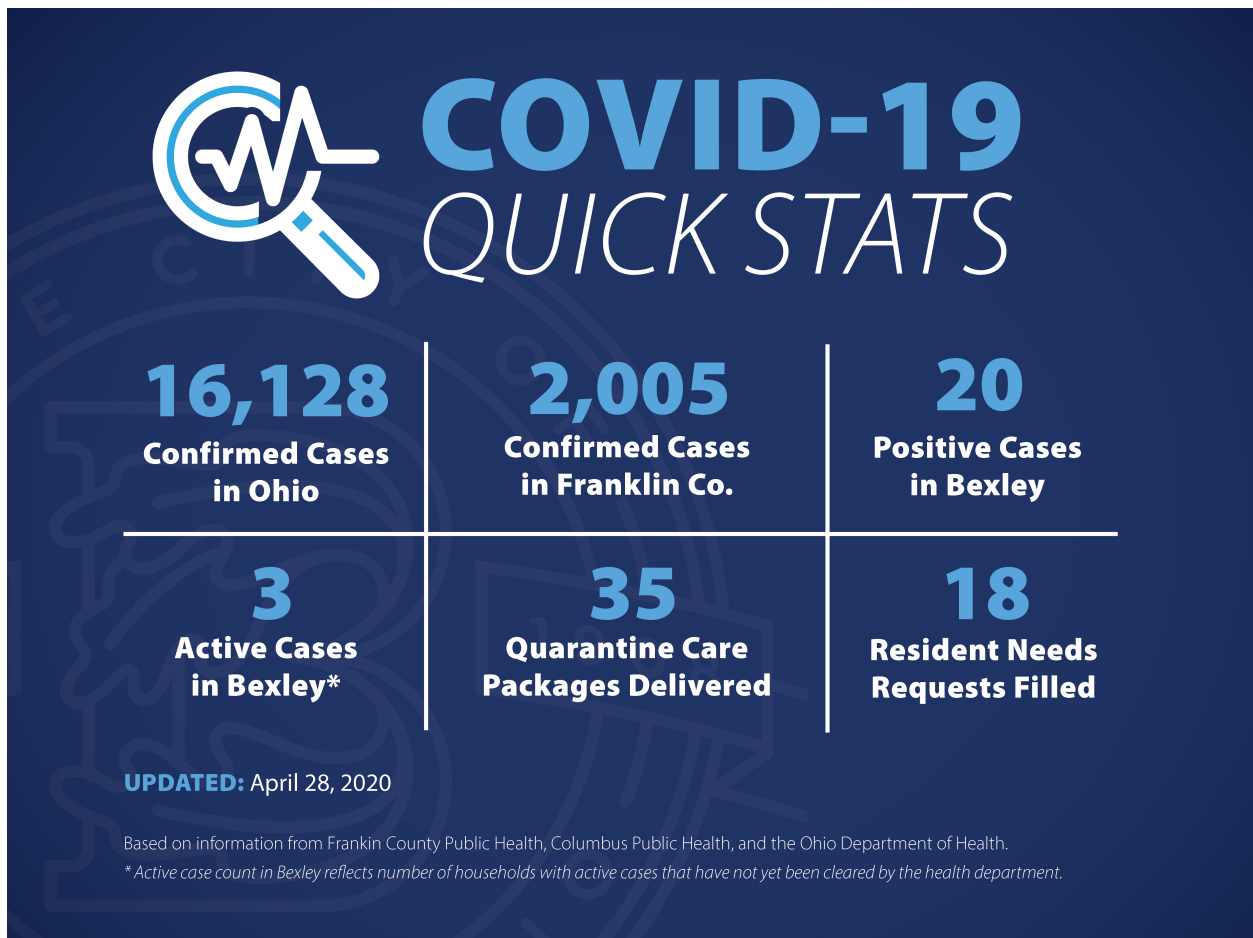

Mayor's Update to City Council

April 28, 2020

Upcoming on the Calendar:

April 29, 4:00 pm	Tree Commission Meeting
May 4, 5:30 pm	Board of Health Meeting
May 4, 7:00 pm	Charter Review Commission Meeting
May 5, 6:00 pm	Bexley CIC Meeting
May 6, 5:30 pm	Bexley Rec Board Meeting
May 12, 6:00 pm	City Council Meeting