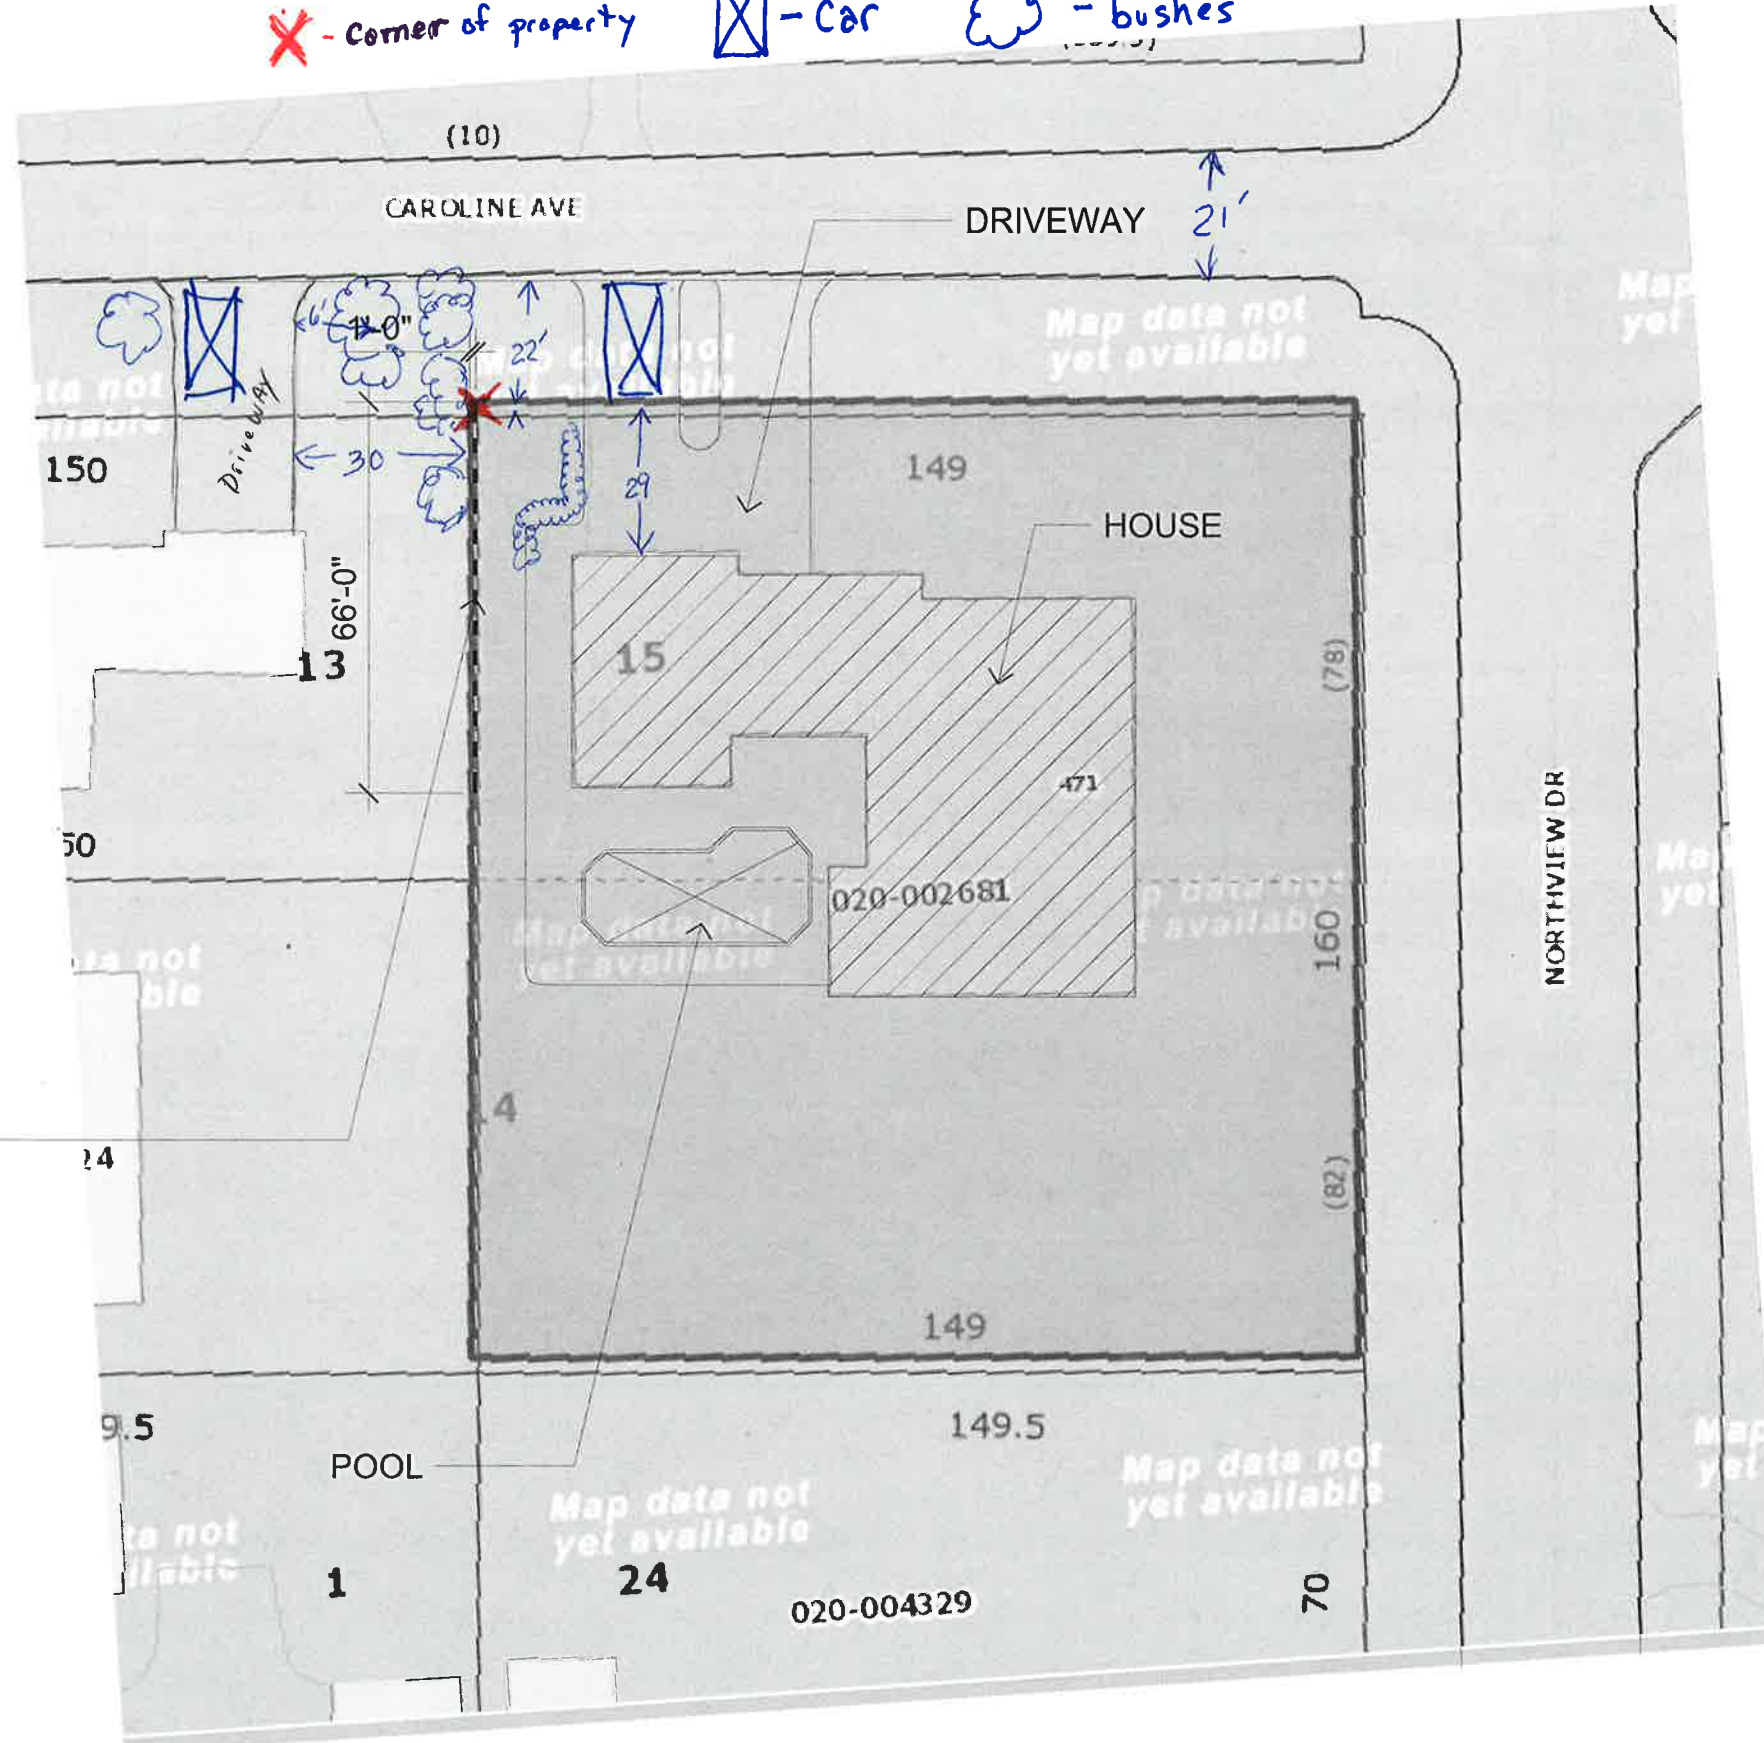

X - corner of property ⊠ - Car ☁ - bushes

PROPOSED FENCE LOCATION

SITE PLAN - 471 NORTHVIEW DR
SCALE: 1" = 32'-1/2"

General Notes

No.	Revision/Issue	Date

Firm Name and Address
 NKdsgn LLC
 761 Franklin Ave
 Columbus, OH 43205
 614.595.4667
 NK@NKdsgn.com

Project Name and Address
 KUCHERSKI FENCE
 Lev + Lidia Kucherski
 471 Northview Dr
 Bexley, OH 43209

Project	KUCHERSKI FENCE	Sheet	A01
Date	06/02/2020		
Scale	1:32		