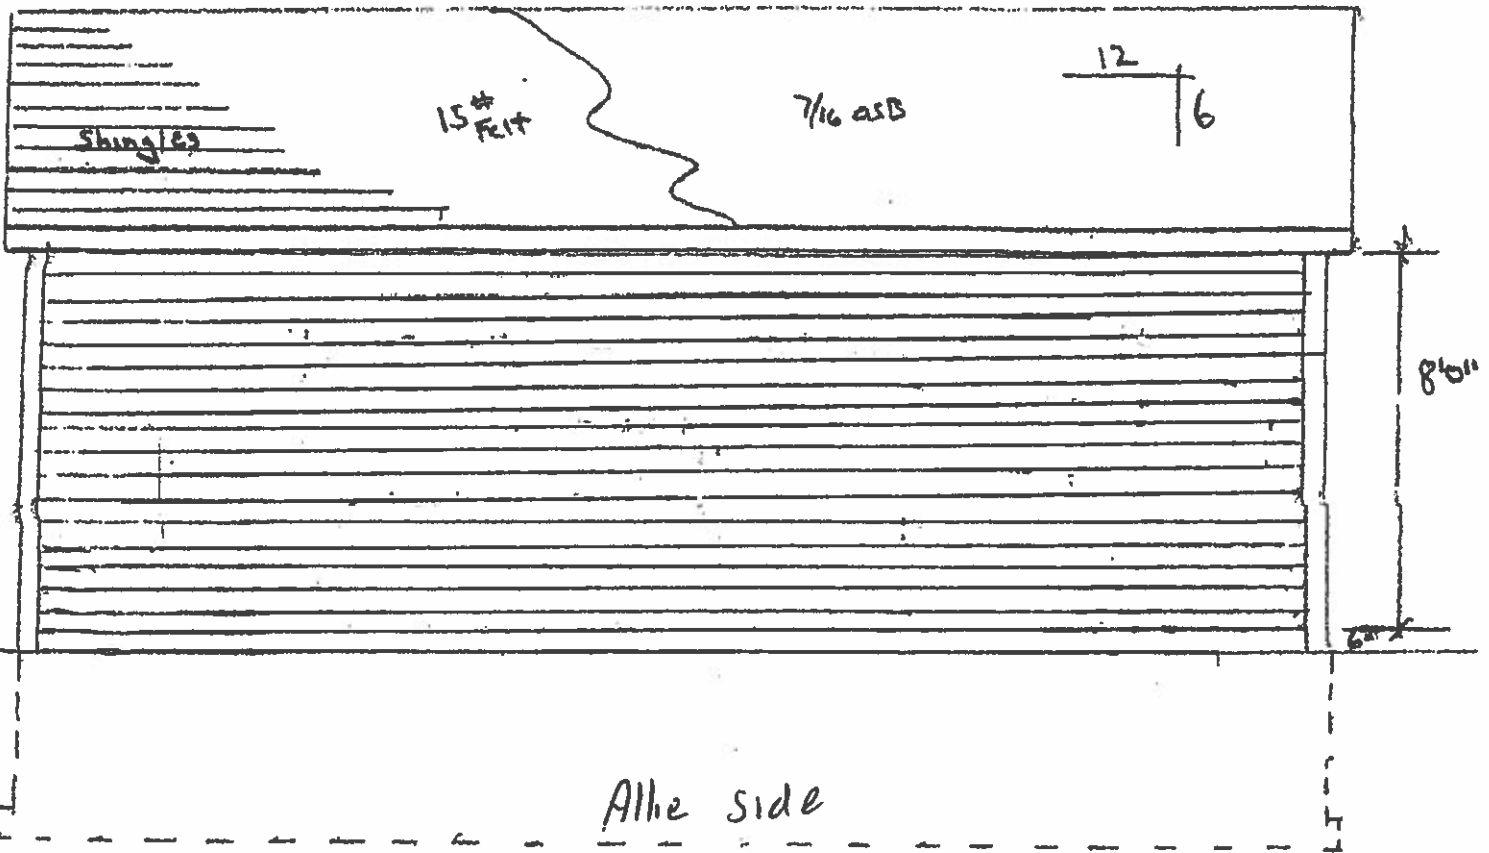

Rev. Gable

SCALE: 1/4" = 1'-0"

Rev. Gable

DOOR IS 8'-0" FROM NORTH WALL >>>>

house side

SCALE: 1/4" = 1'-0"