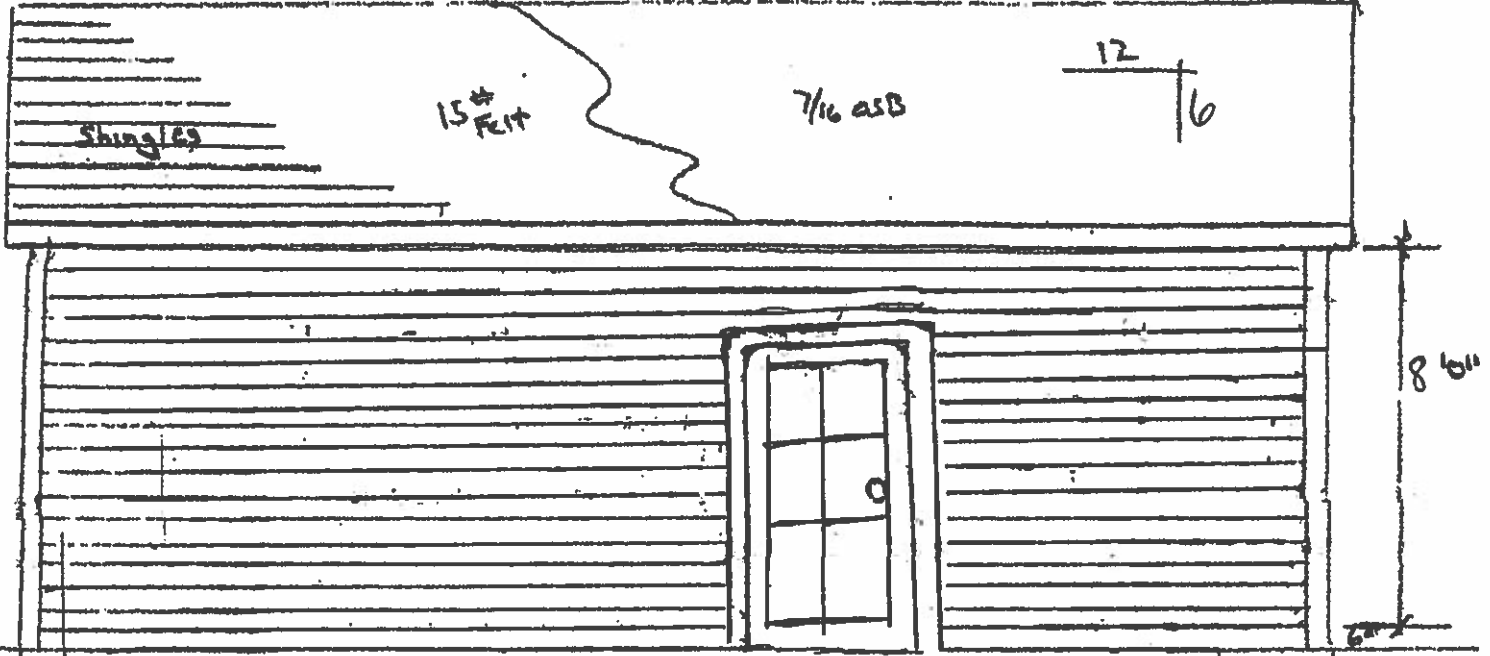

Rev. Gable

SCALE: 1/4" = 1'-0"

Rev. Gable

DOOR IS 8'-0" FROM NORTH WALL >>>>

house side

SCALE: 1/4" = 1'-0"