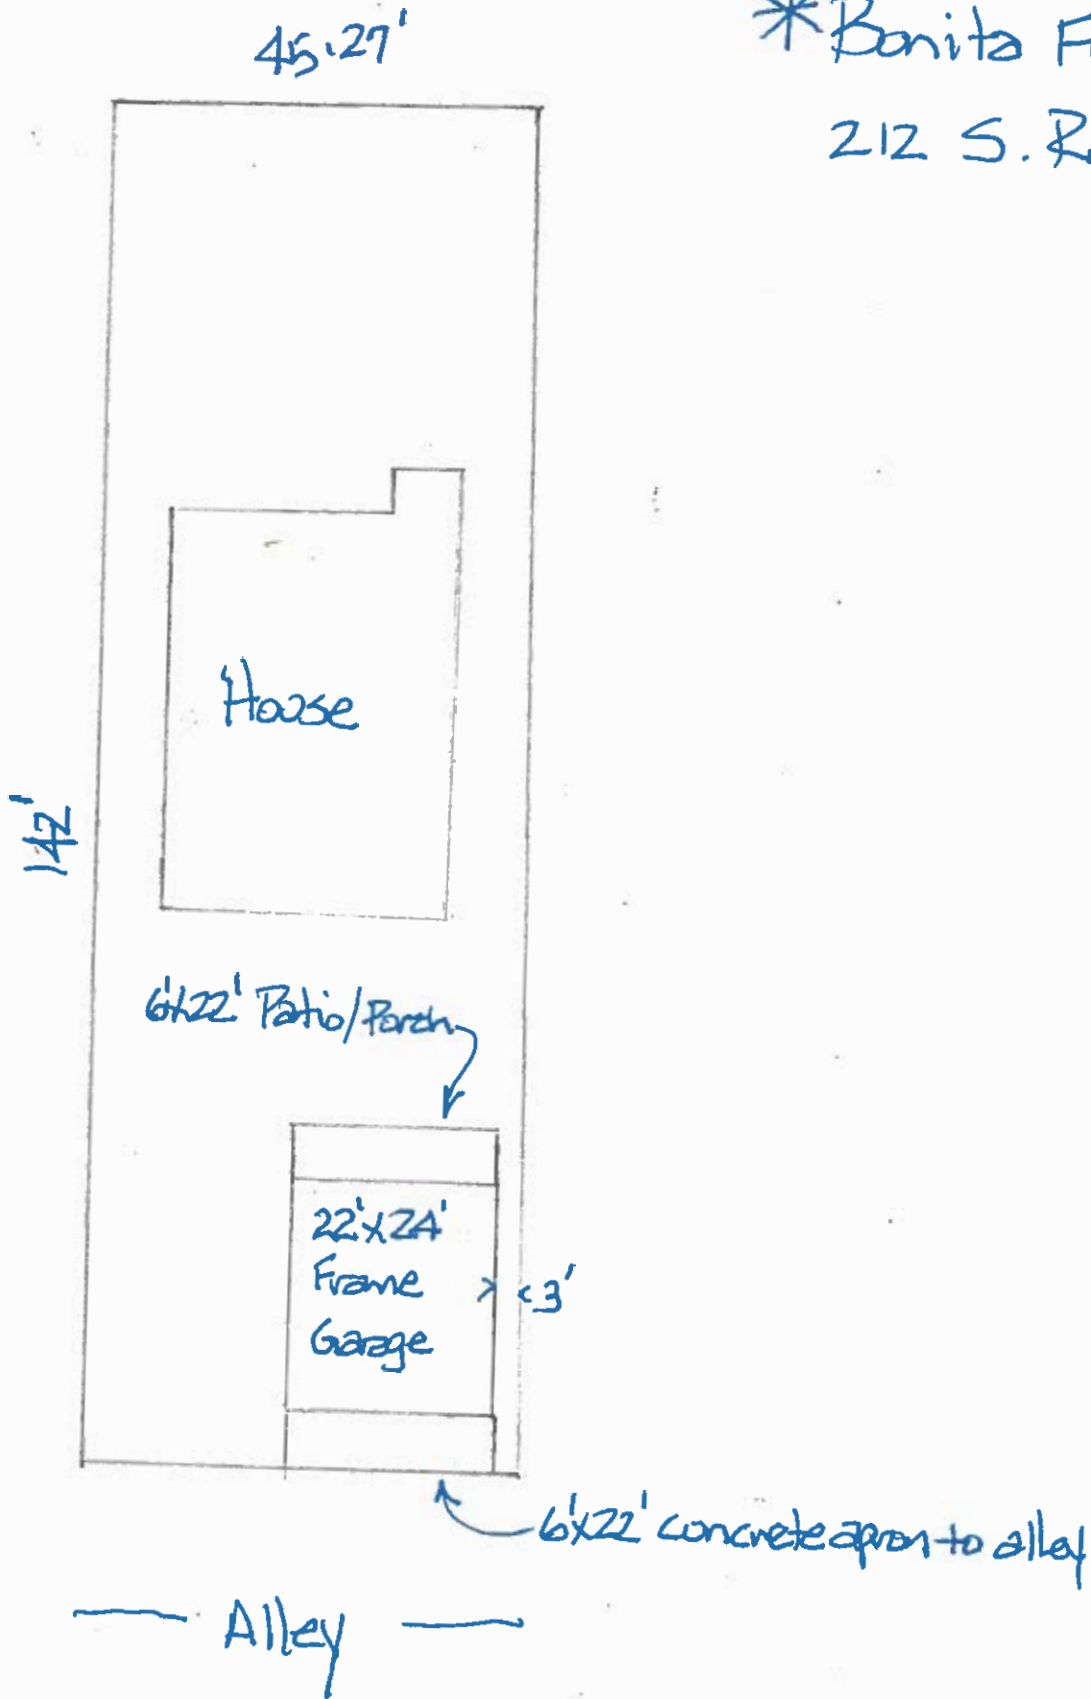

PRIESTAS BROTHERS BUILDERS

\*Bonita Fung  
212 S. Remington Rd.

Scale = 1" = 20'