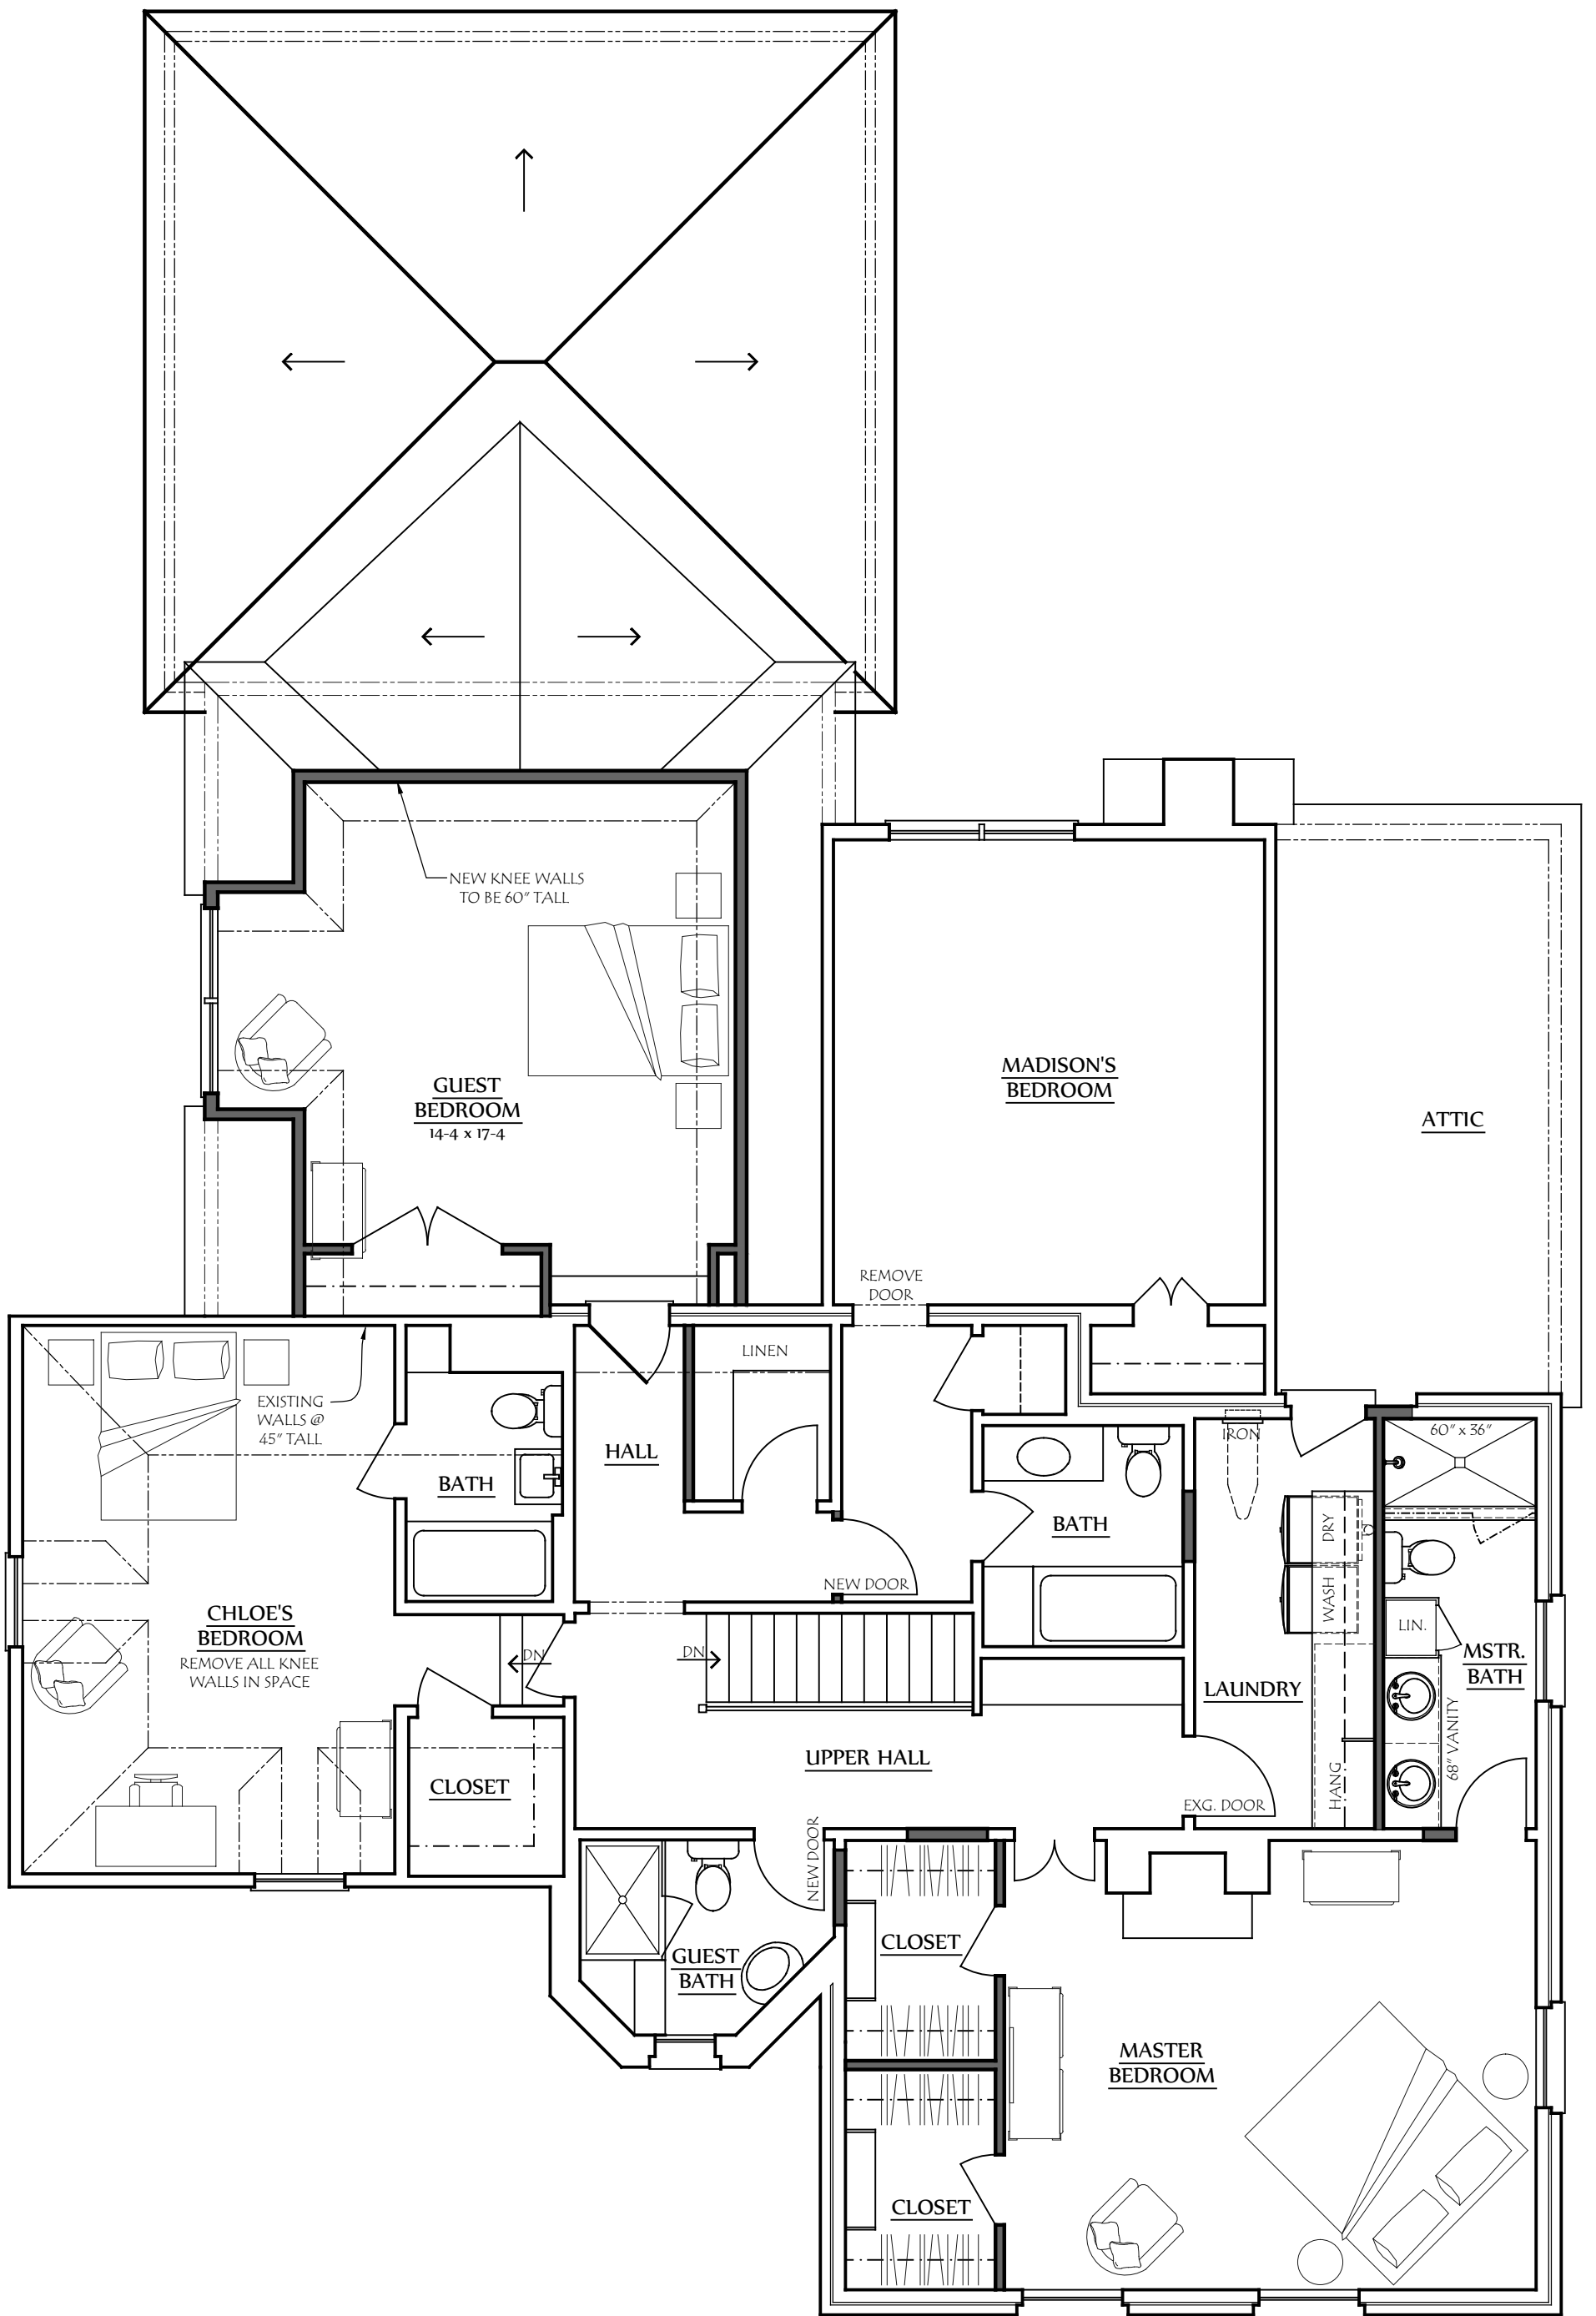

Date:
16 Oct 2019

Project Number:
19-032

Drawing Title:
First Floor Plan

Project Name:
The Brown Residence

Scale:
3/16" = 1'-0"

Sheet Number:
A-1

Lauerhass Architecture
RENOVATION - ADDITION - NEW HOME

COPYRIGHT ©

Date:
16 Oct 2019

Project Number:
19-032

Drawing Title:
Second Floor Plan

Project Name:
The Brown Residence

Scale:
3/16" = 1'-0"

Sheet Number:
A-2

Lauerhass Architecture
RENOVATION - ADDITION - NEW HOME

COPYRIGHT©

Date:
16 Oct 2019

Drawing Title:
West Elevation

Scale:
3/16" = 1'-0"

Project Number:
19-032

Project Name:
The Brown Residence

Sheet Number:
A-3

PARTIAL EAST ELEVATION

NORTH ELEVATION

Date:
16 Oct 2019

Drawing Title:
Exterior Elevations

Scale:
3/16" = 1'-0"

Project Number:
19-032

Project Name:
The Brown Residence

Sheet Number:
A-4

Lauerhass Architecture
RENOVATION - ADDITION - NEW HOME