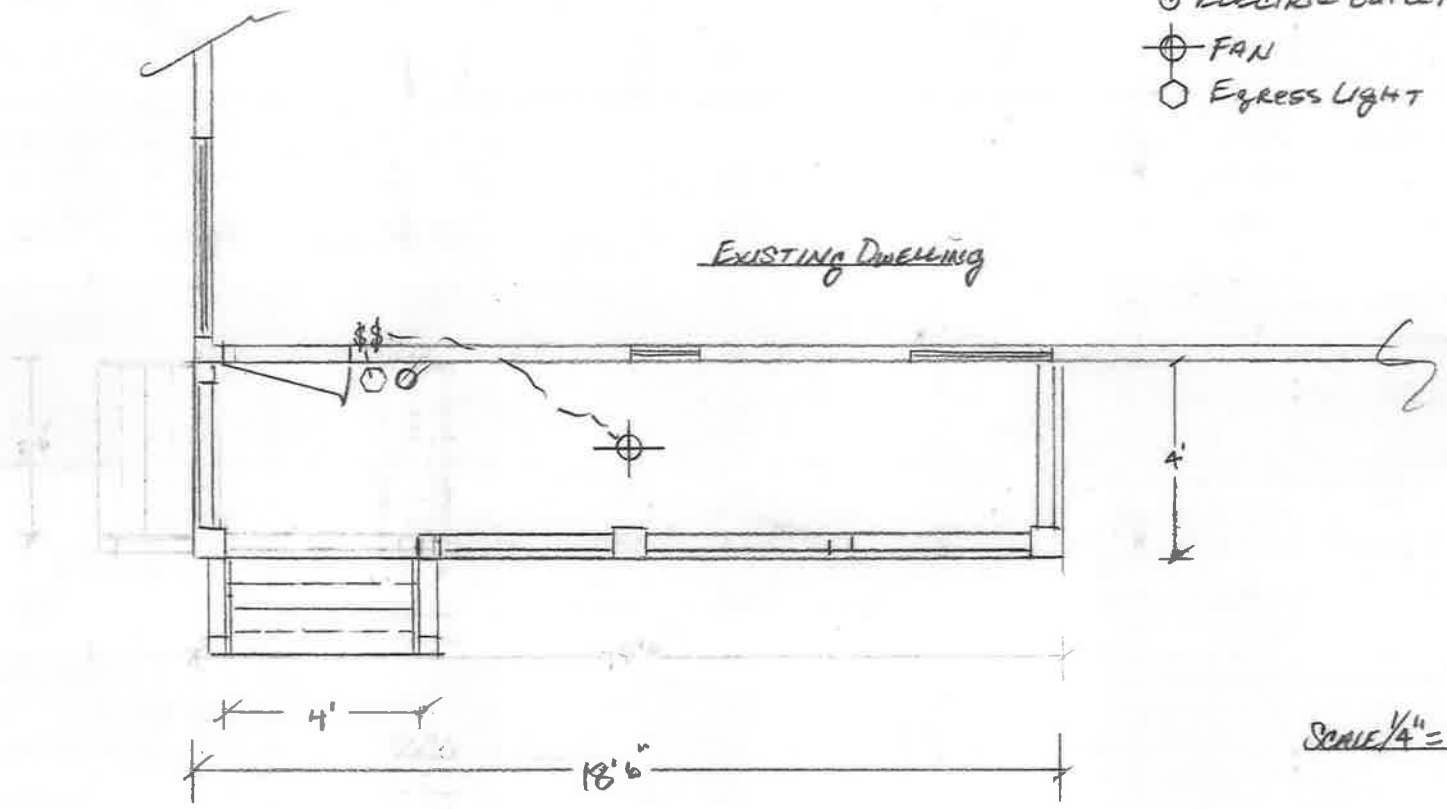

ANNA BARROWS
2598 RUIHL AVE
COLUMBUS OHIO
43209

NORTH ELEVATION VIEW

DRAWN BY
TOM MITCHELL
ELITE HOME RENOVATING

EAST ELEVATION VIEW

WEST ELEVATION VIEW

SCALE 1/4" = 1'

ROOF & CRICKET DETAIL

SCALE 1/4" = 1'

PORCH PLAN VIEW

ELECTRIC LEGEND

- \$ ELECTRIC SWITCH
- ⊙ ELECTRIC OUTLET
- ⊕ FAN
- EGRESS LIGHT

EXISTING KITCHEN PLAN VIEW

NEW KITCHEN PLAN VIEW

ELECTRIC LEGEND
\$ ELECTRIC SWITCH
○ CAN LIGHT

SCALE 1/2" = 1'