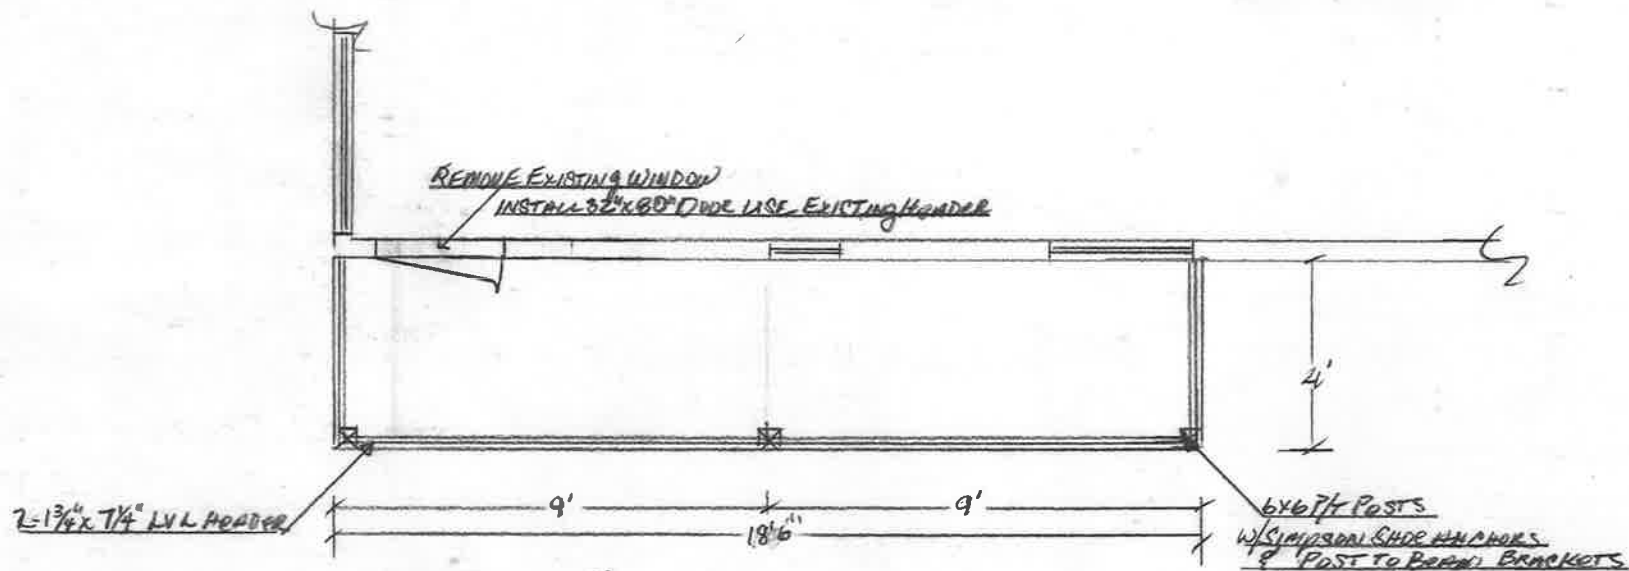

ANNA BARROWS
2598 RUIHL AVE
COLUMBUS OHIO
43209

NORTH ELEVATION VIEW

DRAWN BY
TOM MITCHELL
ELITE HOME RENOVATING

EAST ELEVATION VIEW

WEST ELEVATION VIEW

SCALE 1/4" = 1'

ROOF & CRICKET DETAIL

SCALE 1/4" = 1'

PORCH PLAN VIEW

ELECTRIC LEGEND

- \$ ELECTRIC SWITCH
- ⊙ ELECTRIC OUTLET
- ⊕ FAN
- EGRESS LIGHT

EXISTING KITCHEN PLAN VIEW

NEW KITCHEN PLAN VIEW

ELECTRIC LEGEND
\$ ELECTRIC SWITCH
○ CAN LIGHT

SCALE 1/2" = 1'