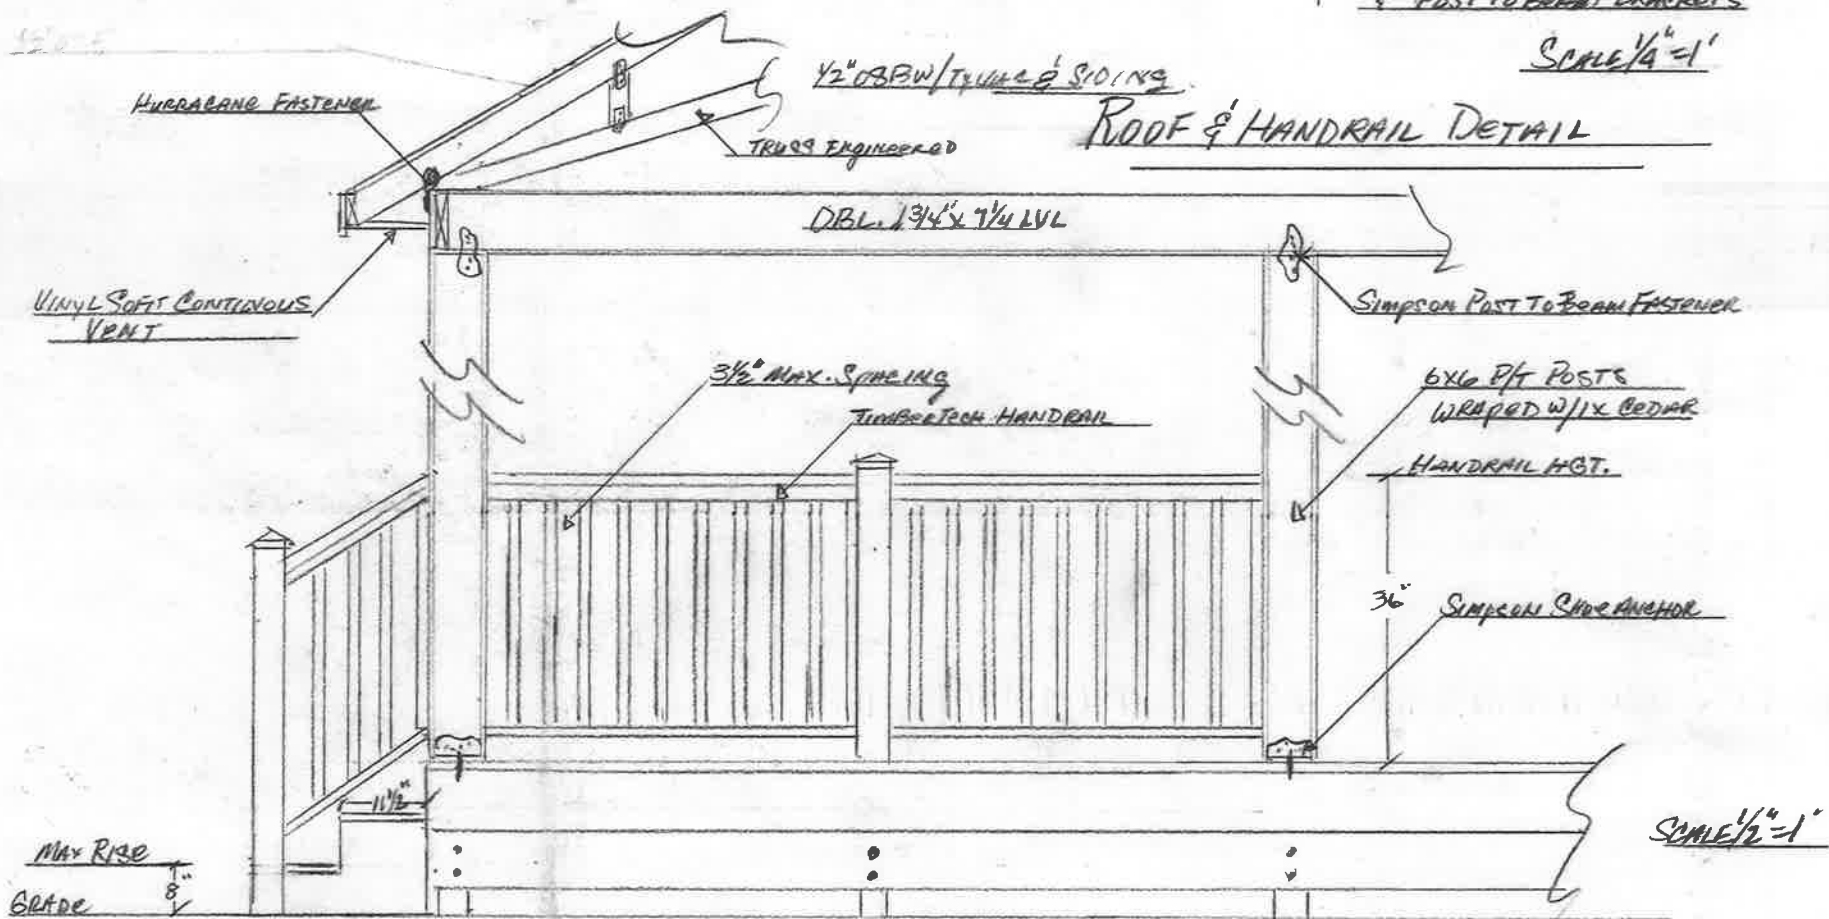

ANNA BARROWS
2598 RUIHL AVE
COLUMBUS OHIO
43209

NORTH ELEVATION VIEW

DRAWN BY
TOM MITCHELL
ELITE HOME RENOVATING

EAST ELEVATION VIEW

WEST ELEVATION VIEW

SCALE 1/4" = 1'

ROOF & CRICKET DETAIL

SCALE 1/4" = 1'

PORCH PLAN VIEW

ELECTRIC LEGEND

- \$ ELECTRIC SWITCH
- ⊙ ELECTRIC OUTLET
- ⊕ FAN
- EGRESS LIGHT

EXISTING KITCHEN PLAN VIEW

NEW KITCHEN PLAN VIEW

ELECTRIC LEGEND
\$ ELECTRIC SWITCH
○ CAN LIGHT

SCALE 1/2" = 1'