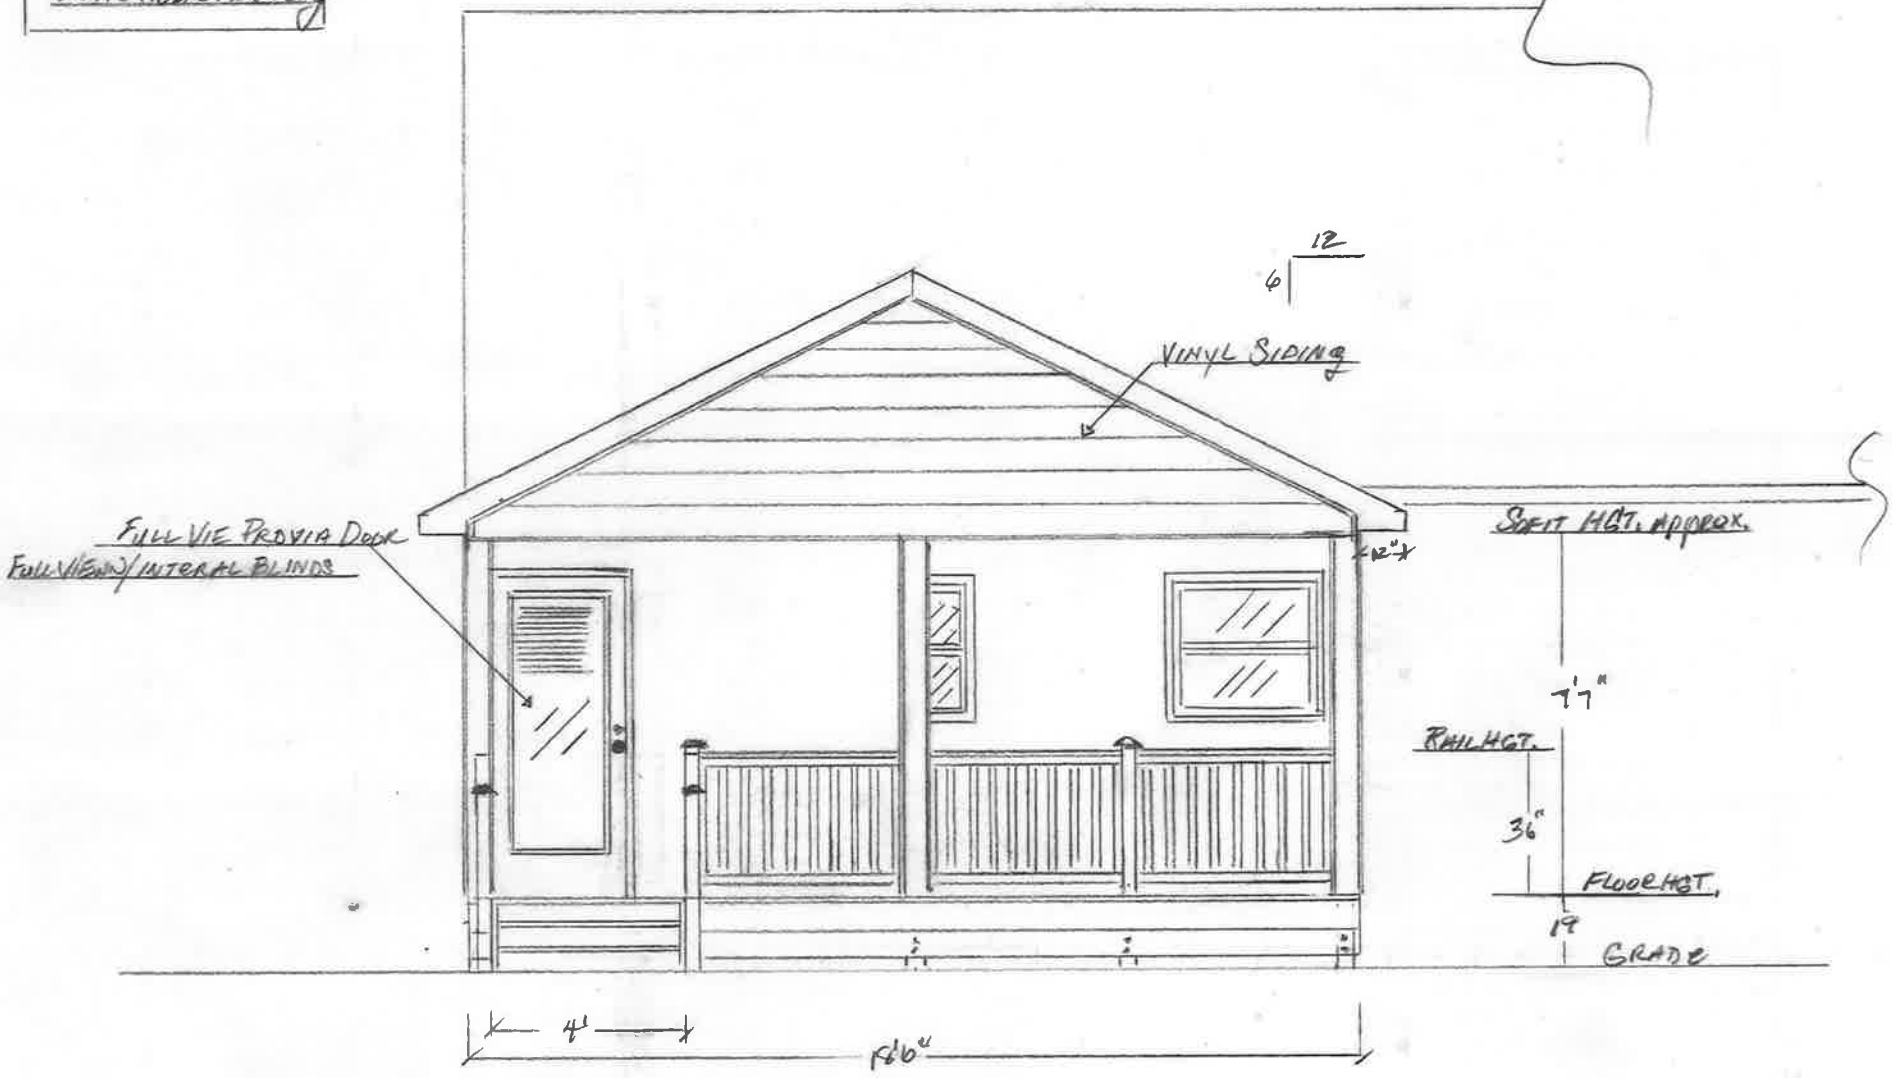

ANNA BARROWS
2598 RUIHL AVE
COLUMBUS OHIO
43209

NORTH ELEVATION VIEW

DRAWN BY
TOM MITCHELL
ELITE HOME RENOVATING

EAST ELEVATION VIEW

WEST ELEVATION VIEW

SCALE 1/4" = 1'

ROOF & CRICKET DETAIL

SCALE 1/4" = 1'

PORCH PLAN VIEW

ELECTRIC LEGEND

- \$ ELECTRIC SWITCH
- ⊙ ELECTRIC OUTLET
- ⊕ FAN
- EGRESS LIGHT

EXISTING KITCHEN PLAN VIEW

NEW KITCHEN PLAN VIEW

ELECTRIC LEGEND
\$ ELECTRIC SWITCH
○ CAN LIGHT

SCALE 1/2" = 1'