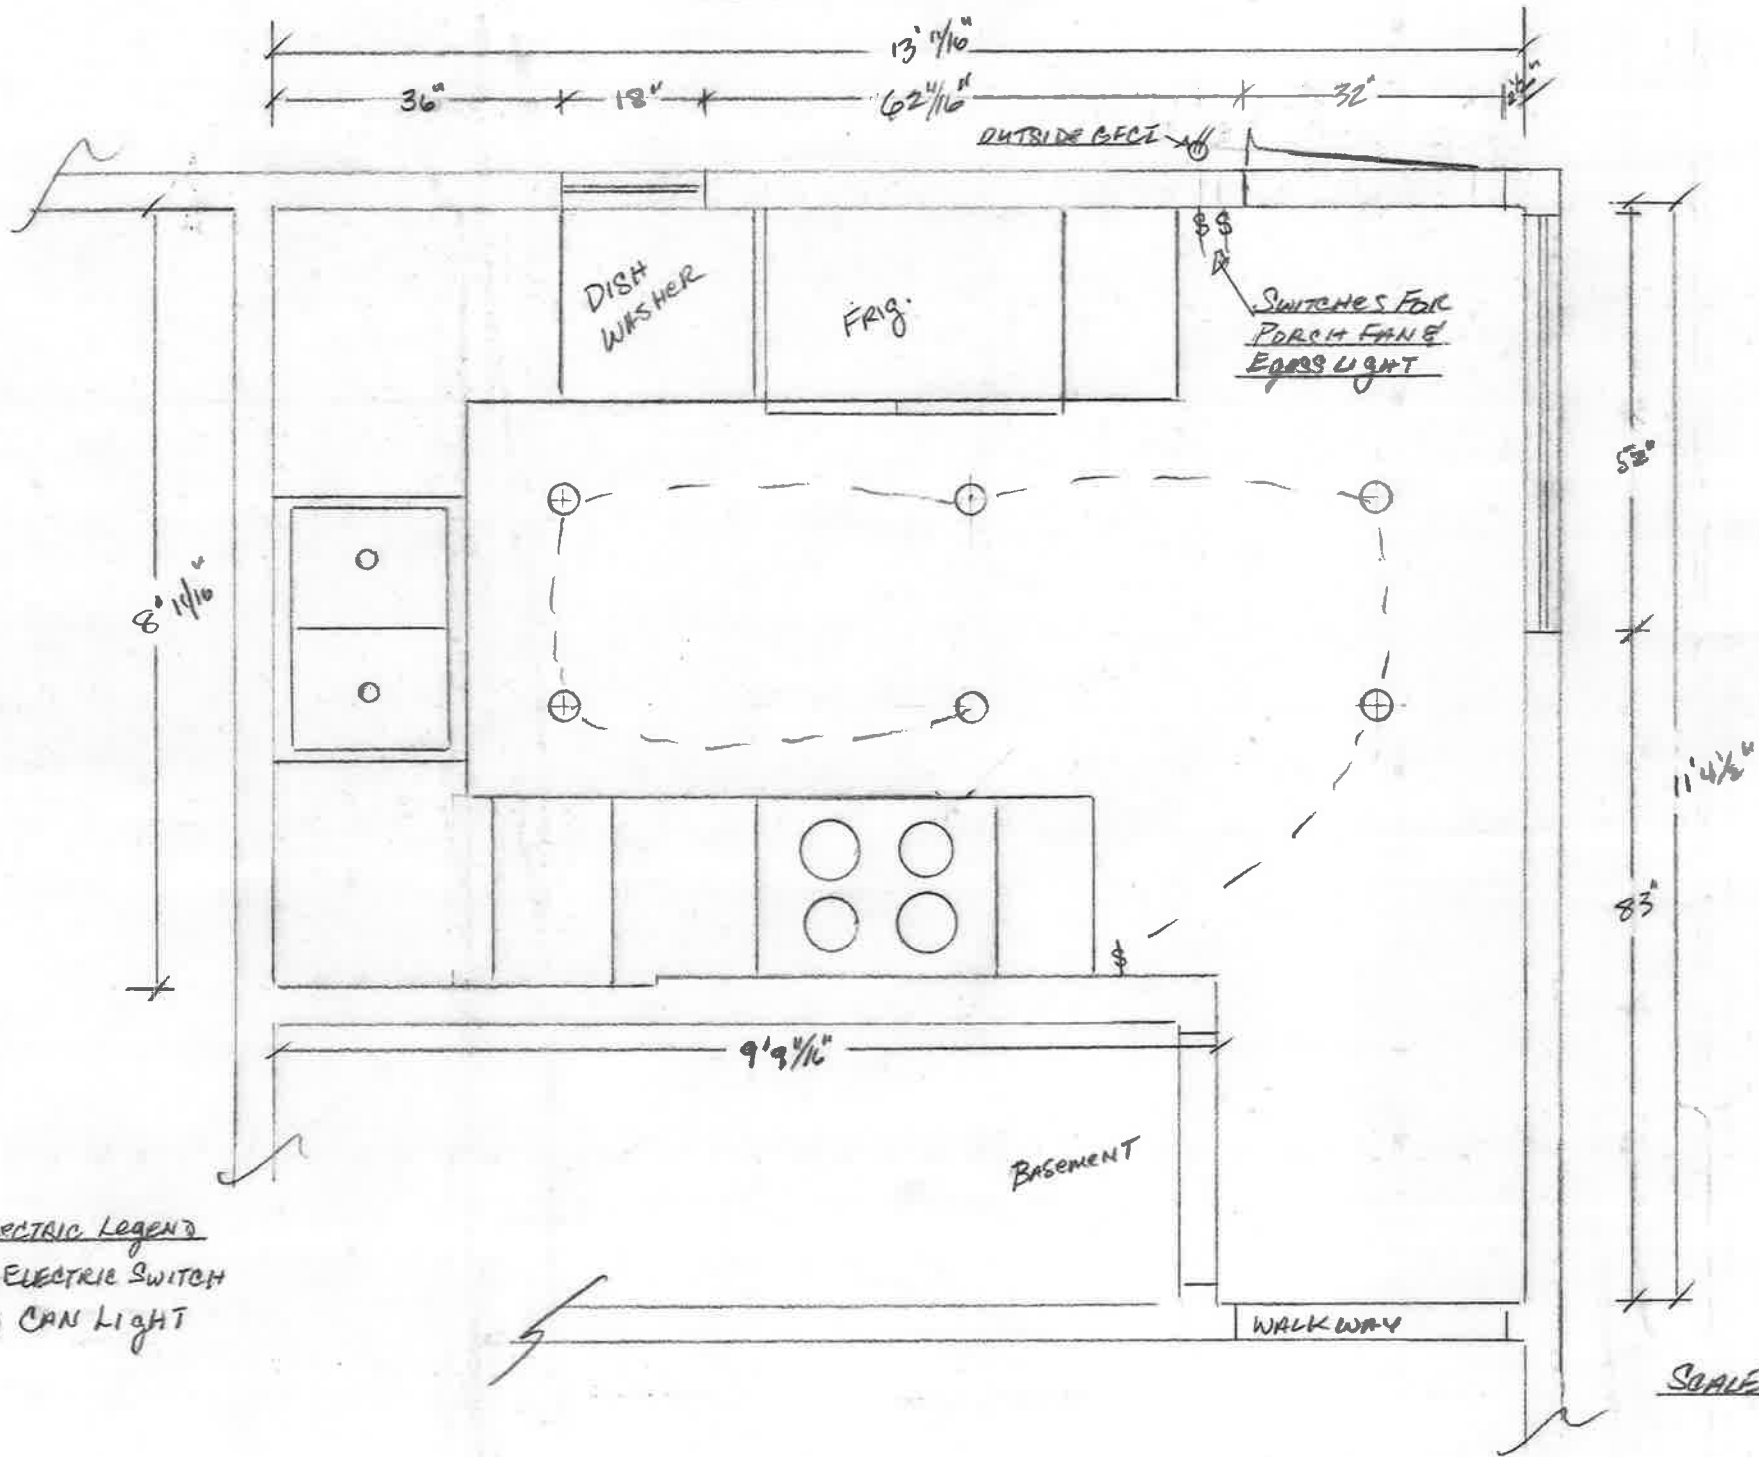

ANNA BARROWS
2598 RUIHL AVE
COLUMBUS OHIO
43209

NORTH ELEVATION VIEW

DRAWN BY
TOM MITCHELL
ELITE HOME RENOVATING

EAST ELEVATION VIEW

WEST ELEVATION VIEW

SCALE 1/4" = 1'

ROOF & CRICKET DETAIL

SCALE 1/4" = 1'

PORCH PLAN VIEW

ELECTRIC LEGEND

- \$ ELECTRIC SWITCH
- ⊙ ELECTRIC OUTLET
- ⊕ FAN
- EGRESS LIGHT

EXISTING KITCHEN PLAN VIEW

NEW KITCHEN PLAN VIEW

ELECTRIC LEGEND
\$ ELECTRIC SWITCH
○ CAN LIGHT

SCALE 1/2" = 1'