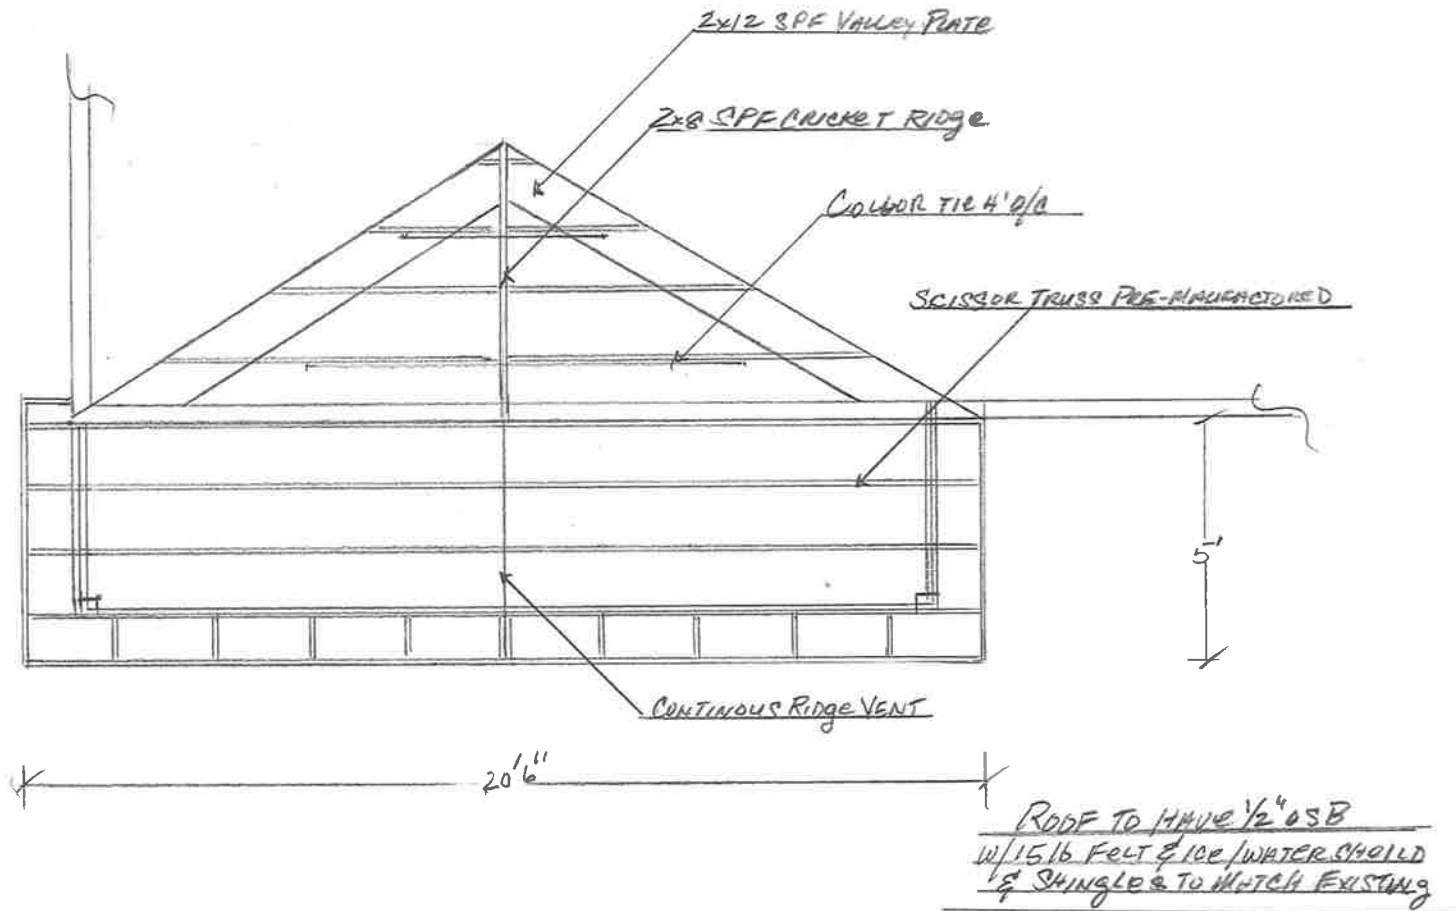

ANNA BARROWS
2598 RUIHL AVE
COLUMBUS OHIO
43209

NORTH ELEVATION VIEW

DRAWN BY
TOM MITCHELL
ELITE HOME RENOVATING

EAST ELEVATION VIEW

WEST ELEVATION VIEW

SCALE 1/4" = 1'

ROOF & CRICKET DETAIL

SCALE 1/4" = 1'

PORCH PLAN VIEW

ELECTRIC LEGEND

- \$ ELECTRIC SWITCH
- ⊙ ELECTRIC OUTLET
- ⊕ FAN
- EGRESS LIGHT

EXISTING KITCHEN PLAN VIEW

NEW KITCHEN PLAN VIEW

ELECTRIC LEGEND
\$ ELECTRIC SWITCH
○ CAN LIGHT

SCALE 1/2" = 1'