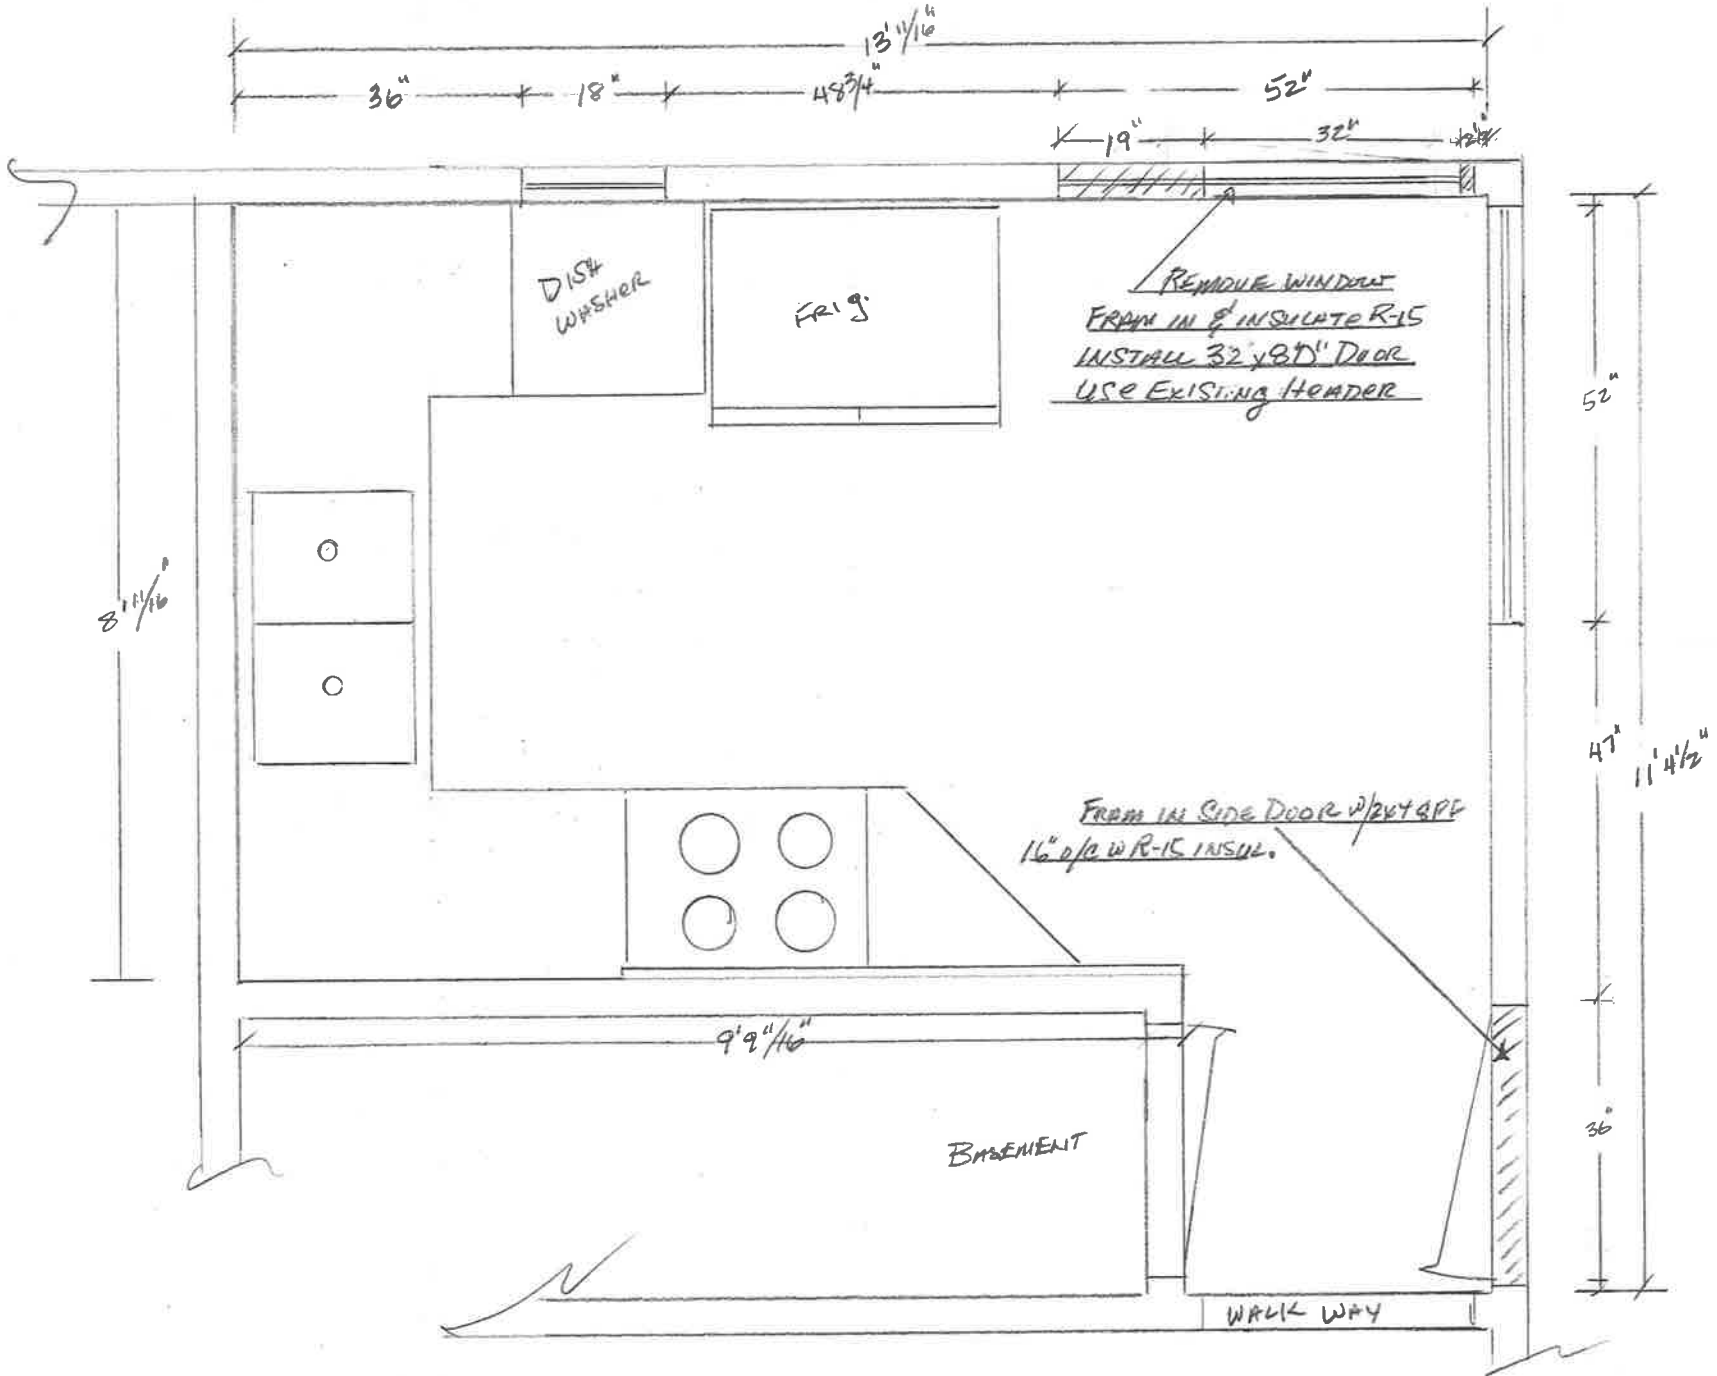

ANNA BARROWS
2598 RUIHL AVE
COLUMBUS OHIO
43209

NORTH ELEVATION VIEW

DRAWN BY
TOM MITCHELL
ELITE HOME RENOVATING

EAST ELEVATION VIEW

WEST ELEVATION VIEW

SCALE 1/4" = 1'

ROOF & CRICKET DETAIL

SCALE 1/4" = 1'

PORCH PLAN VIEW

ELECTRIC LEGEND

- \$ ELECTRIC SWITCH
- ⊙ ELECTRIC OUTLET
- ⊕ FAN
- EGRESS LIGHT

EXISTING KITCHEN PLAN VIEW

NEW KITCHEN PLAN VIEW

ELECTRIC LEGEND
\$ ELECTRIC SWITCH
○ CAN LIGHT

SCALE 1/2" = 1'