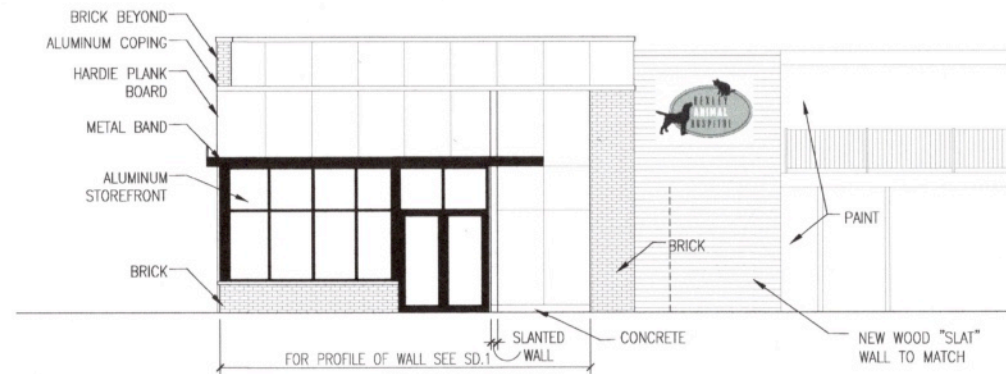

**NORTH ELEVATION**

SCALE: 1/4" = 1'-0"

**WEST ELEVATION**

SCALE: 1/4" = 1'-0"

**SOUTH ELEVATION**

SCALE: 1/4" = 1'-0"

WWW.DNW-AE.COM  
**DESIGNNetwork**  
 Discover, Design, Deliver  
 41 fellows avenue, west jefferson, ohio 43162 (614) 406-0124  
**ADDITION FOR BEXLEY ANIMAL HOSPITAL**  
 500 N. CASSADY AVE. COLUMBUS, OHIO 43209