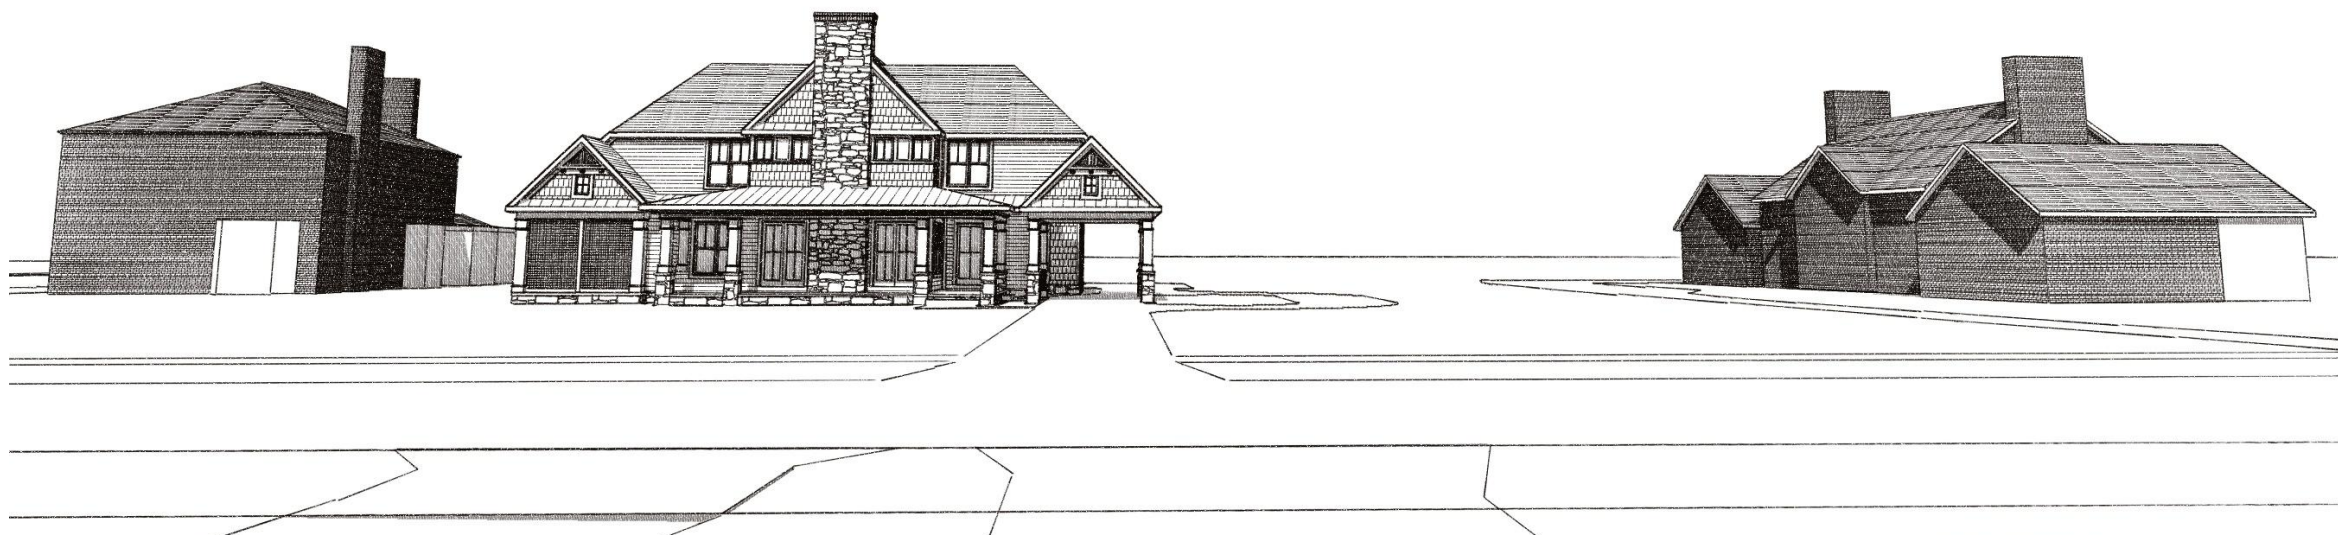

CONTEXT RENDERINGS

R&H
Romanelli & Hughes
 BUILDING COMPANY

148 W. Schrock Road Westerville, Ohio 43081
 614-891-2042 Fax 614-891-2045

© Romanelli & Hughes Building Co. 2019. All rights reserved.

DATE	ISSUE	DATE	ISSUE
9/18/18	REVIEW	2/14/19	ARB SUBMITTAL
9/28/18	REVIEW		
10/8/18	SIGN OFF		
10/16/18	SIGN OFF		
10/18/18	ARB SUBMITTAL		

TISHKOFF RESIDENCE