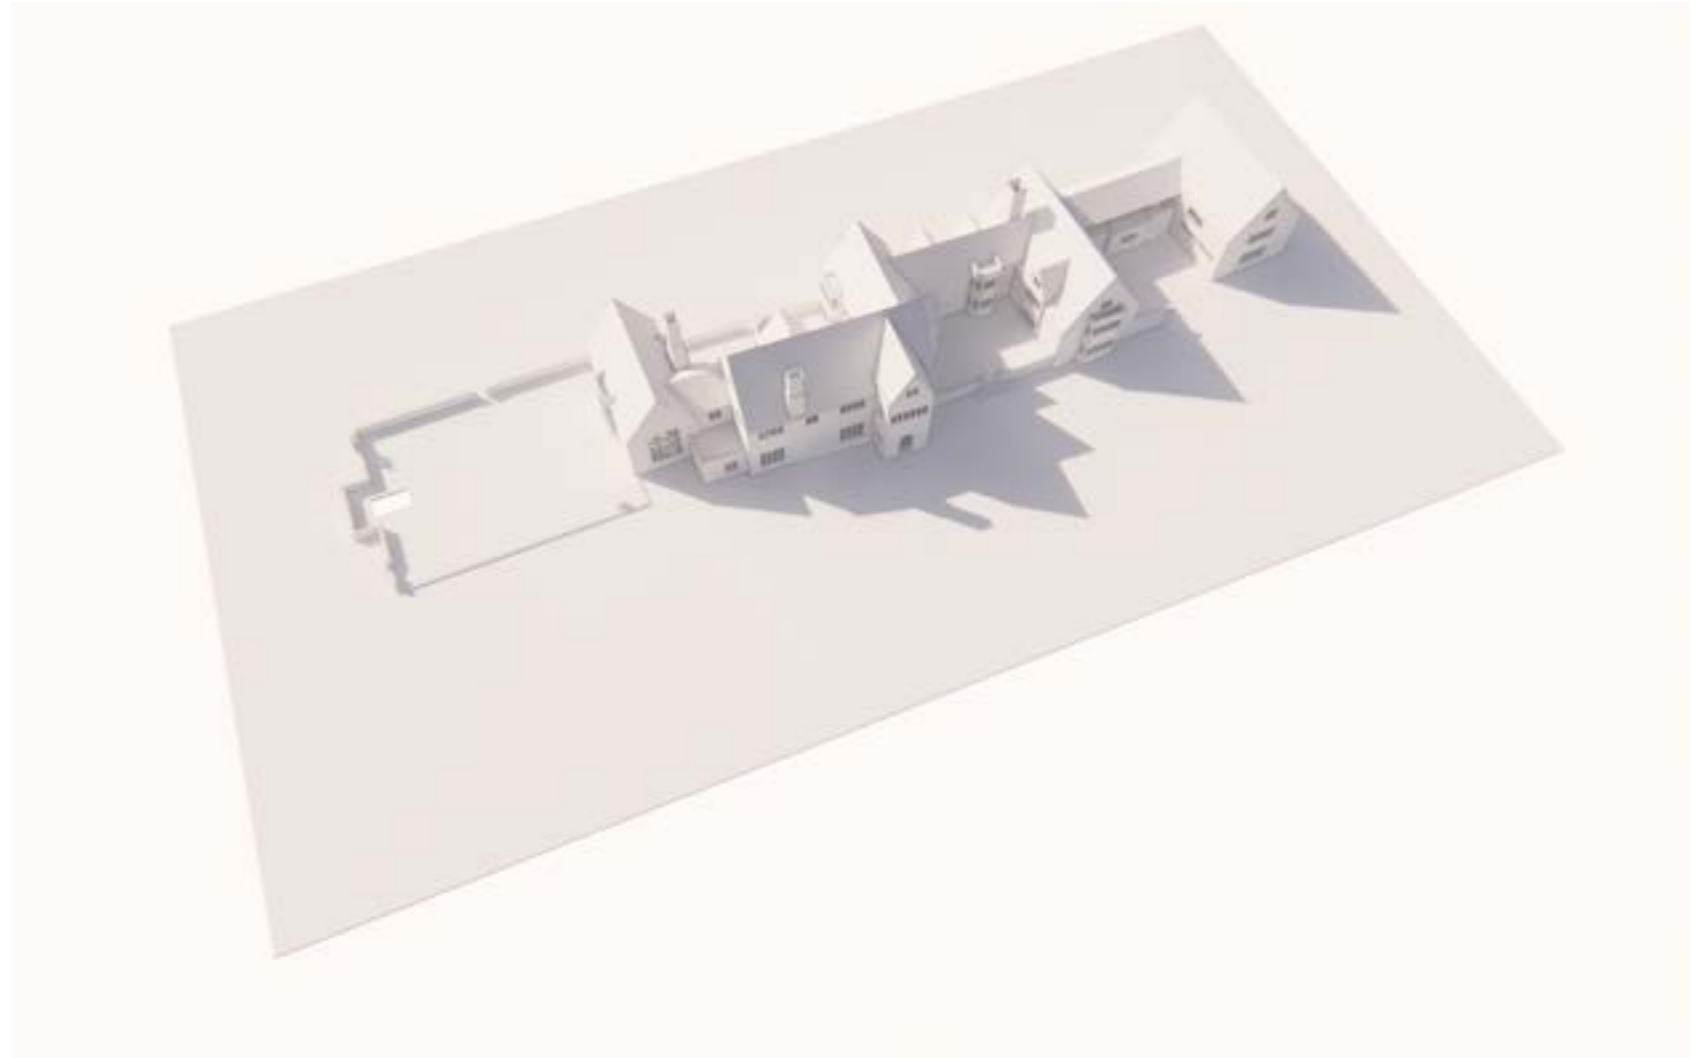

HUSBAND WIFE

81 N DREXEL AVE

GARAGE ADDITION

GROUND FLOOR

FLOOR 2

APARTMENT WINDOW STUDY

EXTERIOR

INTERIOR