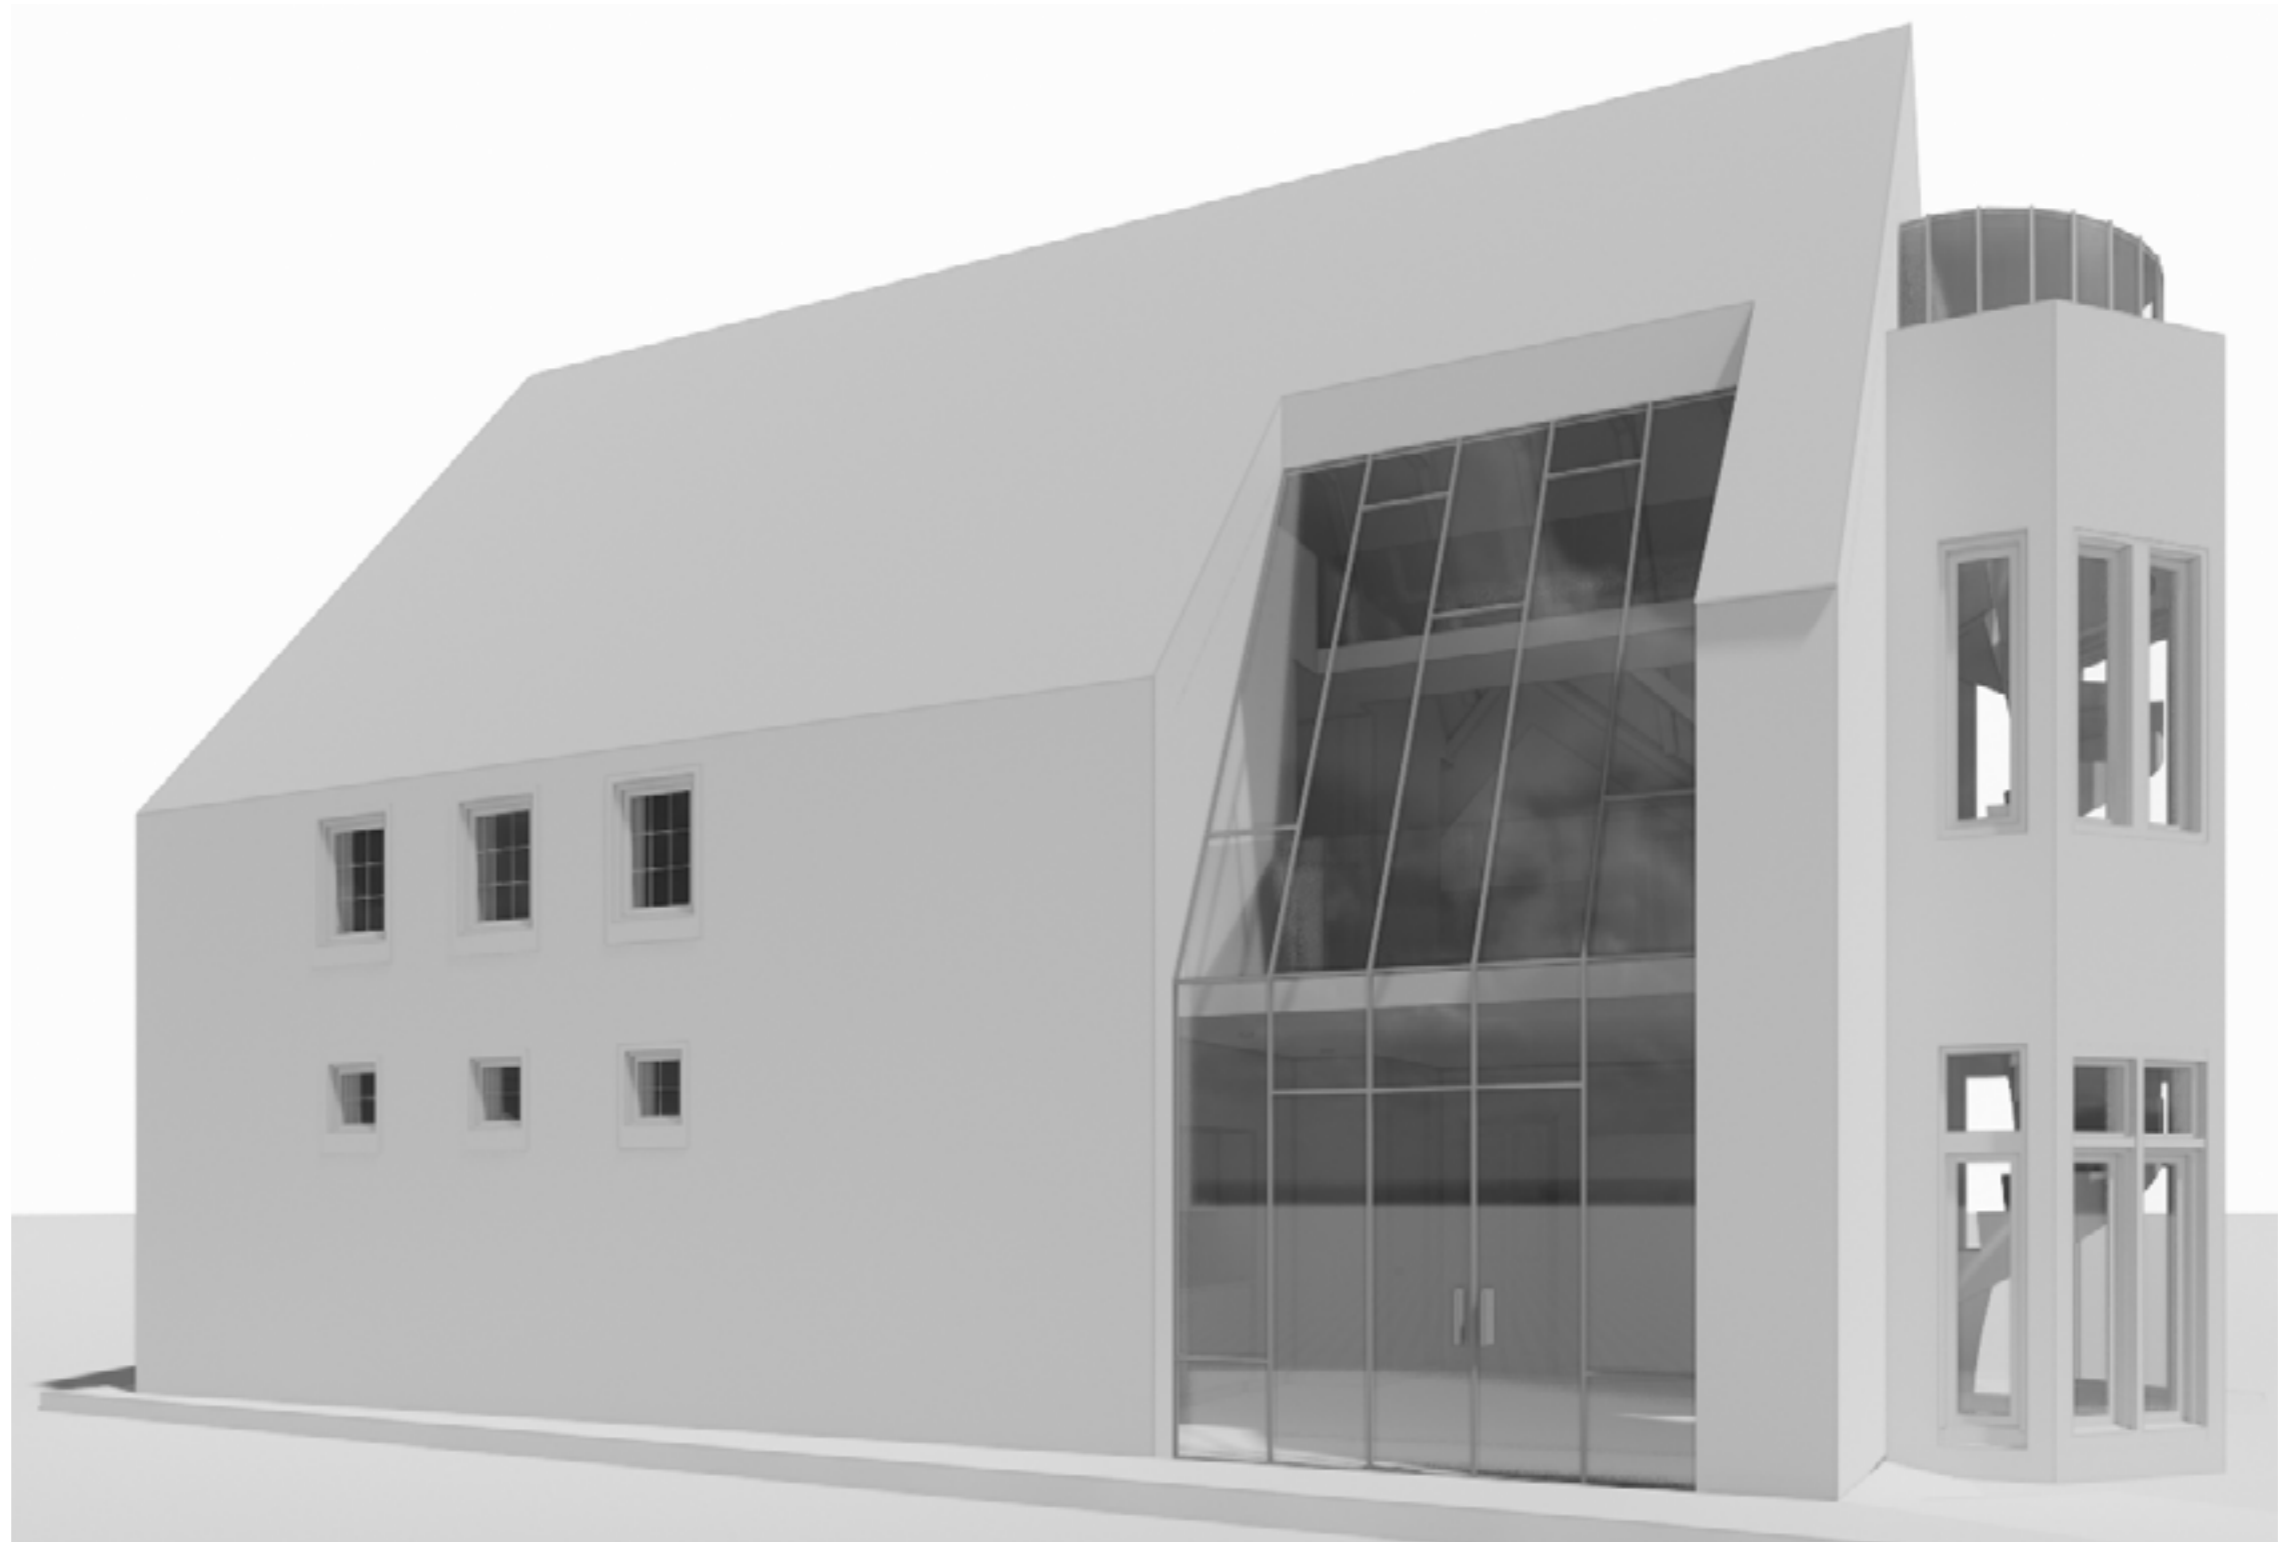

HUSBAND WIFE

81 N DREXEL AVE

GARAGE ADDITION

GROUND FLOOR

FLOOR 2

APARTMENT WINDOW STUDY

EXTERIOR

INTERIOR