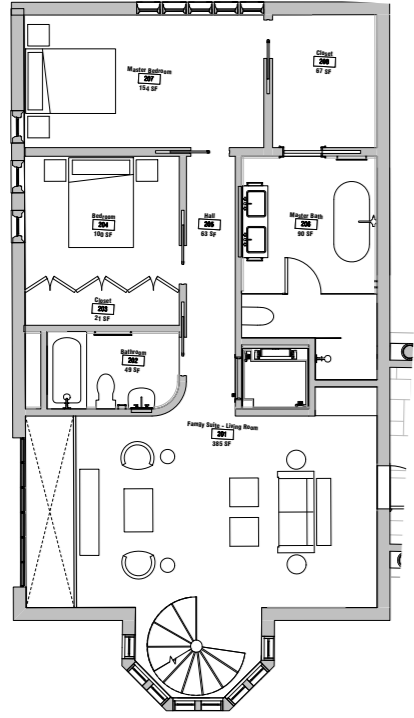

HUSBAND WIFE

81 N DREXEL AVE

GARAGE ADDITION

GROUND FLOOR

FLOOR 2

APARTMENT WINDOW STUDY

EXTERIOR

INTERIOR