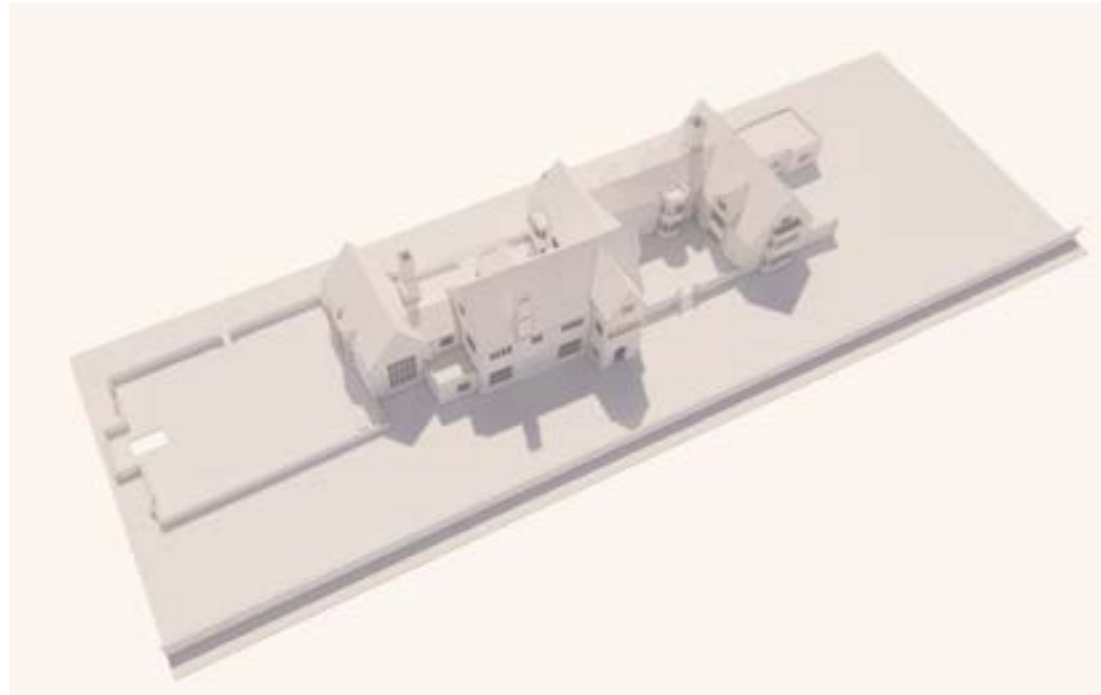

HUSBAND WIFE

81 N DREXEL AVE

GARAGE ADDITION

GROUND FLOOR

FLOOR 2

APARTMENT WINDOW STUDY

EXTERIOR

INTERIOR