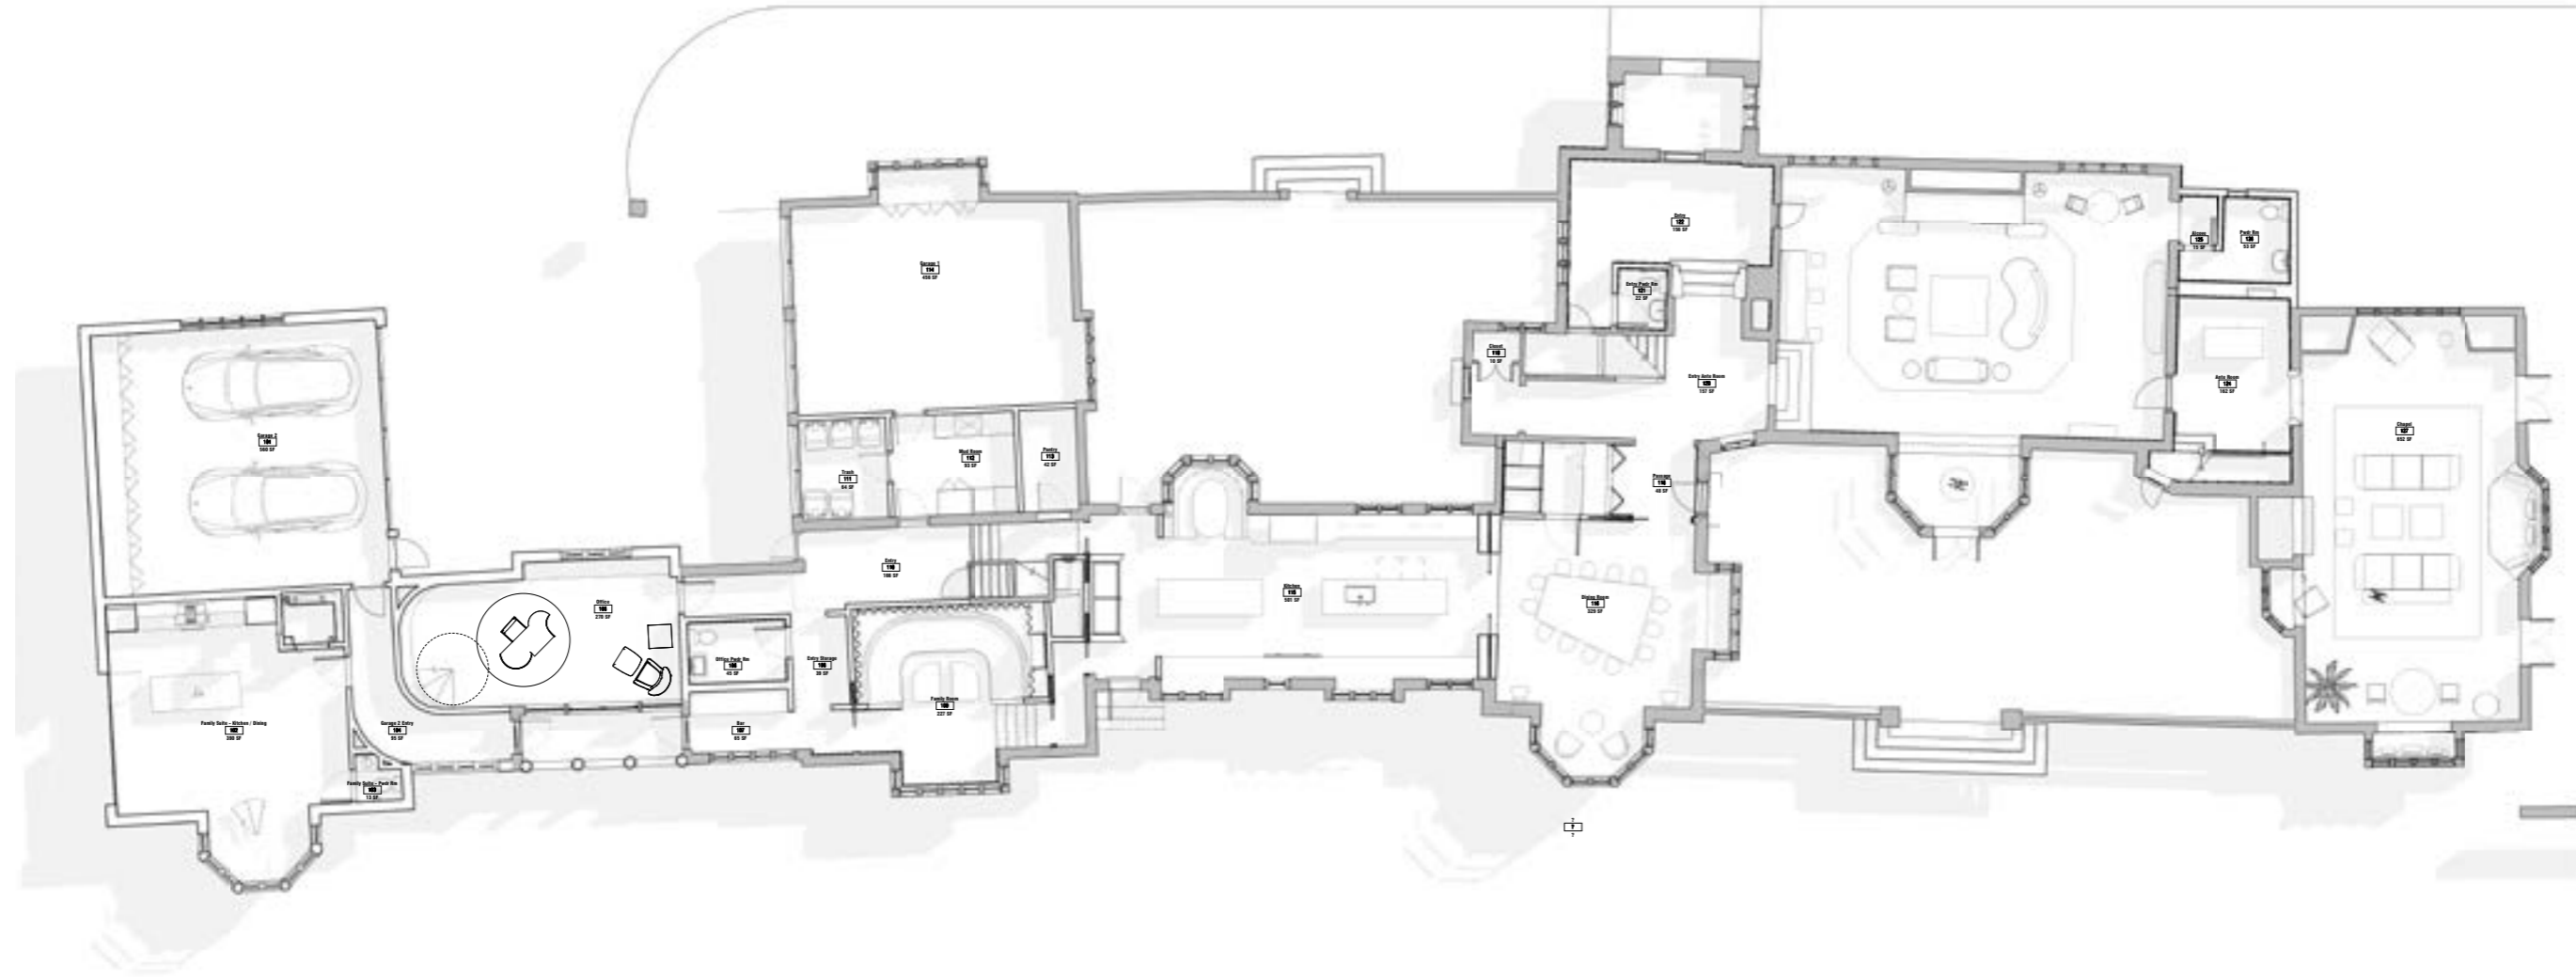

HUSBAND WIFE

81 N DREXEL AVE

GARAGE ADDITION

GROUND FLOOR

FLOOR 2

APARTMENT WINDOW STUDY

EXTERIOR

INTERIOR