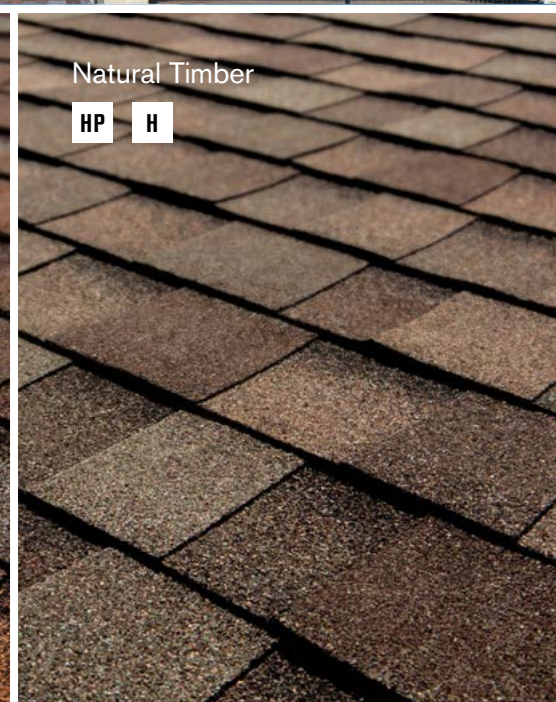

Welcome beauty home with the lively tones and intense warmth and contrast of America's Natural Colors. Inspired by the woody browns, stormy greys and other vibrant hues found in nature, these colors will help you craft a roof that fits your personal style.

Mountain Slate

Black Walnut

HP **H**

Painted Desert

H

Thunderstorm Grey

HP **H**

Harvest Gold

H

Mountain Slate

HP **H**

Natural Timber

HP **H**

Weathered Wood

CLASSIC
COLORS

HERITAGE® CLASSIC COLORS COLLECTION

Rustic Redwood

Symbols shown beside each color name denote product options and availability.

HP Heritage Premium Shingles H Heritage Shingles

Make your home a focal point with classic, traditional shades. With Classic Colors, choose from a selection of charming greys, elegant reds and earth tones to create a roof that complements your home's unique style.