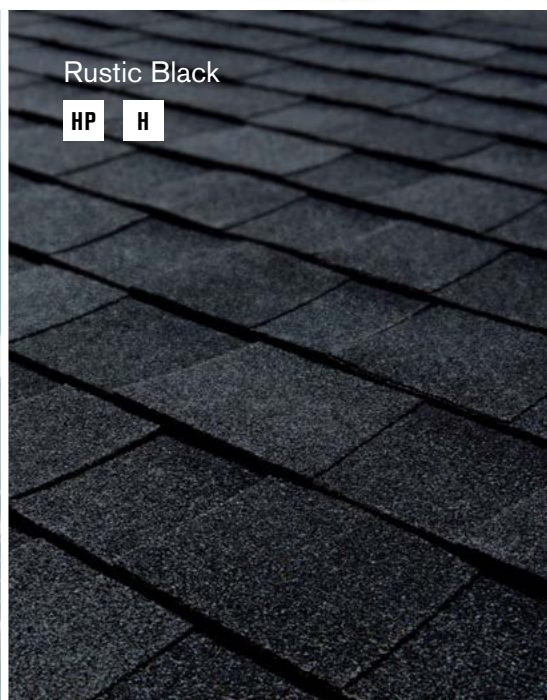

HERITAGE® CLASSIC COLORS COLLECTION

Symbols shown beside each color name denote product options and availability.

HP Heritage Premium Shingles H Heritage Shingles

Make your home a focal point with classic, traditional shades. With Classic Colors, choose from a selection of charming greys, elegant reds and earth tones to create a roof that complements your home's unique style.

“ My Heritage Rustic Cedar roof looks great! The neighbors have been complimentary.”

—Paula C.
Phoenix, Arizona

HP H

HP

HP H

Weathered Wood

HP H