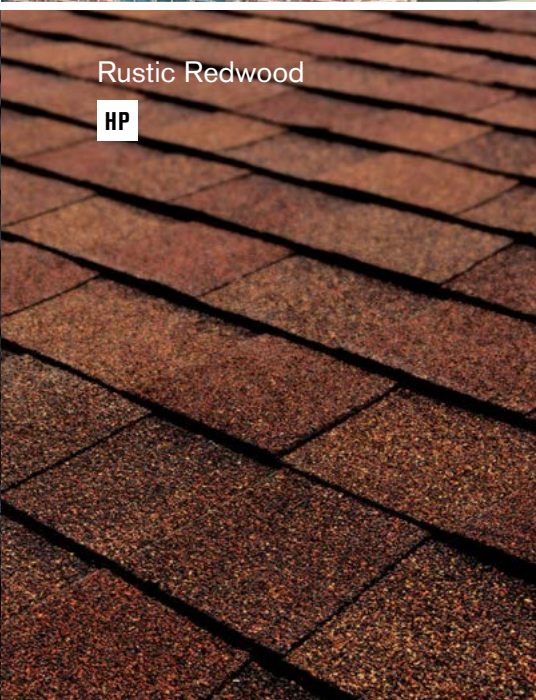

HERITAGE® CLASSIC COLORS COLLECTION

Symbols shown beside each color name denote product options and availability.

HP Heritage Premium Shingles H Heritage Shingles

Make your home a focal point with classic, traditional shades. With Classic Colors, choose from a selection of charming greys, elegant reds and earth tones to create a roof that complements your home's unique style.

“ My Heritage Rustic Cedar roof looks great! The neighbors have been complimentary.”

—Paula C.
Phoenix, Arizona

HP H

HP

HP H

Weathered Wood

HP H