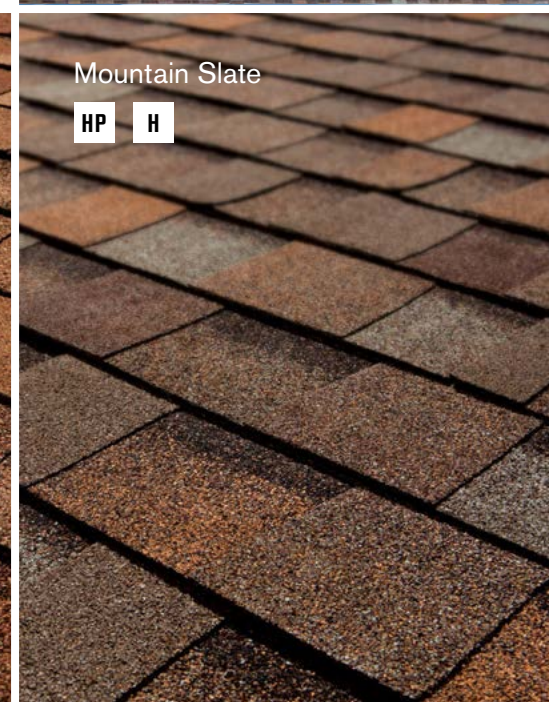

Welcome beauty home with the lively tones and intense warmth and contrast of America's Natural Colors. Inspired by the woody browns, stormy greys and other vibrant hues found in nature, these colors will help you craft a roof that fits your personal style.

Mountain Slate

Black Walnut

HP **H**

Painted Desert

H

Thunderstorm Grey

HP **H**

Harvest Gold

H

Mountain Slate

HP **H**

Natural Timber

HP **H**

Weathered Wood

CLASSIC
COLORS

HERITAGE® CLASSIC COLORS COLLECTION

Rustic Redwood

Symbols shown beside each color name denote product options and availability.

HP Heritage Premium Shingles H Heritage Shingles

Make your home a focal point with classic, traditional shades. With Classic Colors, choose from a selection of charming greys, elegant reds and earth tones to create a roof that complements your home's unique style.