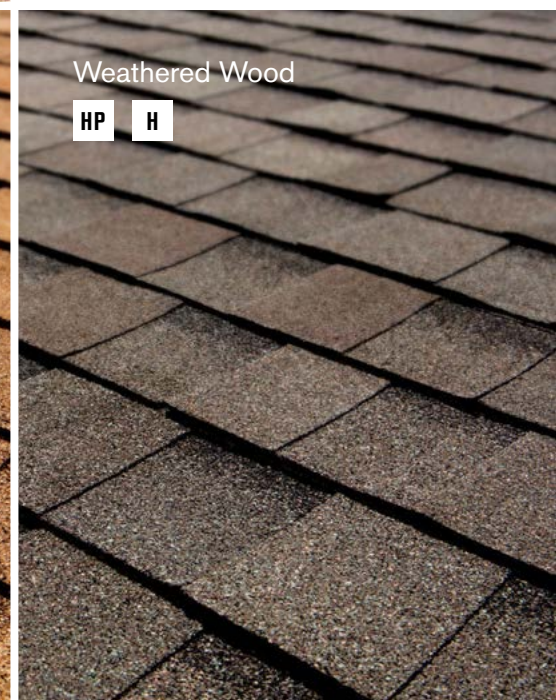

Weathered Wood