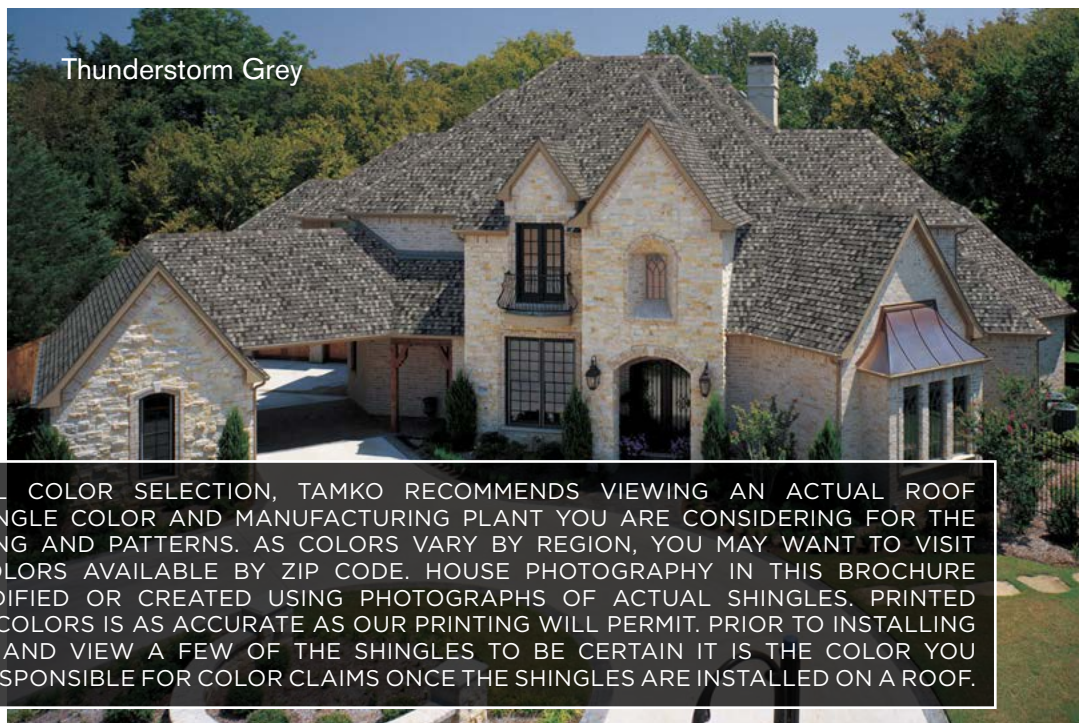

Painted Desert

Thunderstorm Grey

PRIOR TO MAKING YOUR FINAL COLOR SELECTION, TAMKO RECOMMENDS VIEWING AN ACTUAL ROOF INSTALLATION OF THE SAME SHINGLE COLOR AND MANUFACTURING PLANT YOU ARE CONSIDERING FOR THE FULL IMPACT OF COLOR BLENDING AND PATTERNS. AS COLORS VARY BY REGION, YOU MAY WANT TO VISIT WWW.TAMKO.COM AND VIEW COLORS AVAILABLE BY ZIP CODE. HOUSE PHOTOGRAPHY IN THIS BROCHURE MAY HAVE BEEN DIGITALLY MODIFIED OR CREATED USING PHOTOGRAPHS OF ACTUAL SHINGLES. PRINTED REPRODUCTION OF THE SHINGLE COLORS IS AS ACCURATE AS OUR PRINTING WILL PERMIT. PRIOR TO INSTALLING THE SHINGLES, OPEN A BUNDLE AND VIEW A FEW OF THE SHINGLES TO BE CERTAIN IT IS THE COLOR YOU SELECTED. TAMKO WILL NOT BE RESPONSIBLE FOR COLOR CLAIMS ONCE THE SHINGLES ARE INSTALLED ON A ROOF.

Welcome beauty home with the lively tones and intense warmth and contrast of America's Natural Colors. Inspired by the woody browns, stormy greys and other vibrant hues found in nature, these colors will help you craft a roof that fits your personal style.