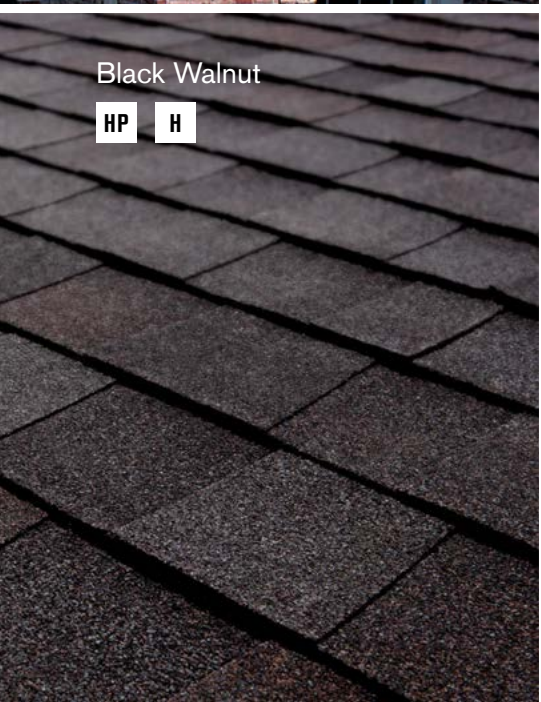

HERITAGE® AMERICA'S NATURAL COLORS COLLECTION

Symbols shown beside each color name denote product options and availability. **HP** Heritage Premium Shingles **H** Heritage Shingles

PRIOR TO MAKING YOUR FINAL COLOR SELECTION, TAMKO RECOMMENDS VIEWING AN ACTUAL ROOF INSTALLATION OF THE SAME SHINGLE COLOR AND MANUFACTURING PLANT YOU ARE CONSIDERING FOR THE FULL IMPACT OF COLOR BLENDING AND PATTERNS. AS COLORS VARY BY REGION, YOU MAY WANT TO VISIT WWW.TAMKO.COM AND VIEW COLORS AVAILABLE BY ZIP CODE. HOUSE PHOTOGRAPHY IN THIS BROCHURE MAY HAVE BEEN DIGITALLY MODIFIED OR CREATED USING PHOTOGRAPHS OF ACTUAL SHINGLES. PRINTED REPRODUCTION OF THE SHINGLE COLORS IS AS ACCURATE AS OUR PRINTING WILL PERMIT. PRIOR TO INSTALLING THE SHINGLES, OPEN A BUNDLE AND VIEW A FEW OF THE SHINGLES TO BE CERTAIN IT IS THE COLOR YOU SELECTED. TAMKO WILL NOT BE RESPONSIBLE FOR COLOR CLAIMS ONCE THE SHINGLES ARE INSTALLED ON A ROOF.

Welcome beauty home with the lively tones and intense warmth and contrast of America's Natural Colors. Inspired by the woody browns, stormy greys and other vibrant hues found in nature, these colors will help you craft a roof that fits your personal style.

HP **H**

H

HP **H**

H

HP **H**

HP **H**