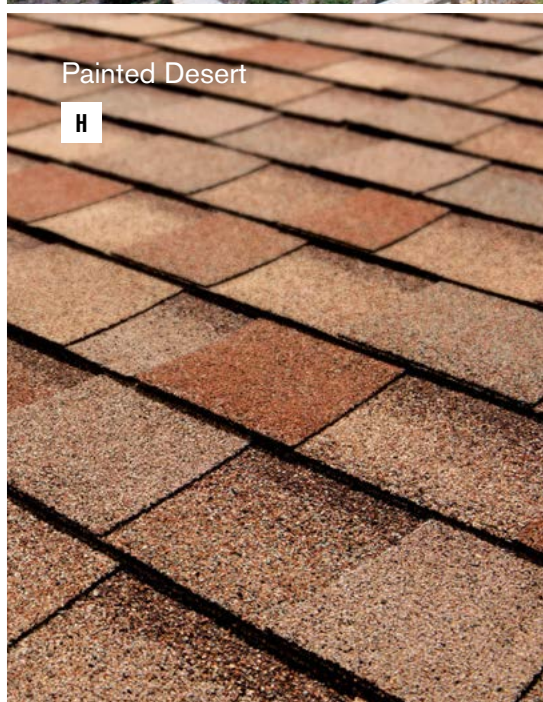

HERITAGE® AMERICA'S NATURAL COLORS COLLECTION

Symbols shown beside each color name denote product options and availability. **HP** Heritage Premium Shingles **H** Heritage Shingles

PRIOR TO MAKING YOUR FINAL COLOR SELECTION, TAMKO RECOMMENDS VIEWING AN ACTUAL ROOF INSTALLATION OF THE SAME SHINGLE COLOR AND MANUFACTURING PLANT YOU ARE CONSIDERING FOR THE FULL IMPACT OF COLOR BLENDING AND PATTERNS. AS COLORS VARY BY REGION, YOU MAY WANT TO VISIT WWW.TAMKO.COM AND VIEW COLORS AVAILABLE BY ZIP CODE. HOUSE PHOTOGRAPHY IN THIS BROCHURE MAY HAVE BEEN DIGITALLY MODIFIED OR CREATED USING PHOTOGRAPHS OF ACTUAL SHINGLES. PRINTED REPRODUCTION OF THE SHINGLE COLORS IS AS ACCURATE AS OUR PRINTING WILL PERMIT. PRIOR TO INSTALLING THE SHINGLES, OPEN A BUNDLE AND VIEW A FEW OF THE SHINGLES TO BE CERTAIN IT IS THE COLOR YOU SELECTED. TAMKO WILL NOT BE RESPONSIBLE FOR COLOR CLAIMS ONCE THE SHINGLES ARE INSTALLED ON A ROOF.

Welcome beauty home with the lively tones and intense warmth and contrast of America's Natural Colors. Inspired by the woody browns, stormy greys and other vibrant hues found in nature, these colors will help you craft a roof that fits your personal style.

HP **H**

H

HP **H**

H

HP **H**

HP **H**