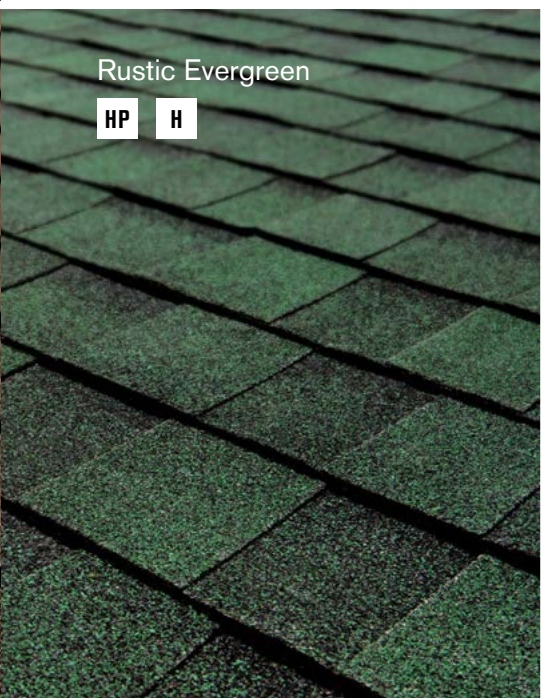

Olde English Pewter

Antique Slate

Invest in curb appeal. Roofing is the highest return on investment for exterior remodeling projects, according to the NARI and National Association of REALTORS.

REALTOR® Mag, Dec. 2015, <http://www.tamko.com/realtormag-value>

Rustic Slate

Rustic Slate

HP **H**

Rustic Evergreen

HP **H**

Olde English Pewter

HP **H**

Antique Slate