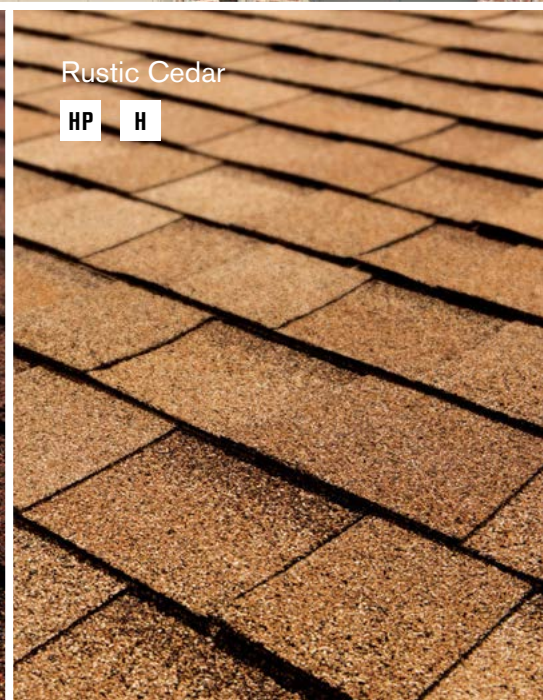

Weathered Wood