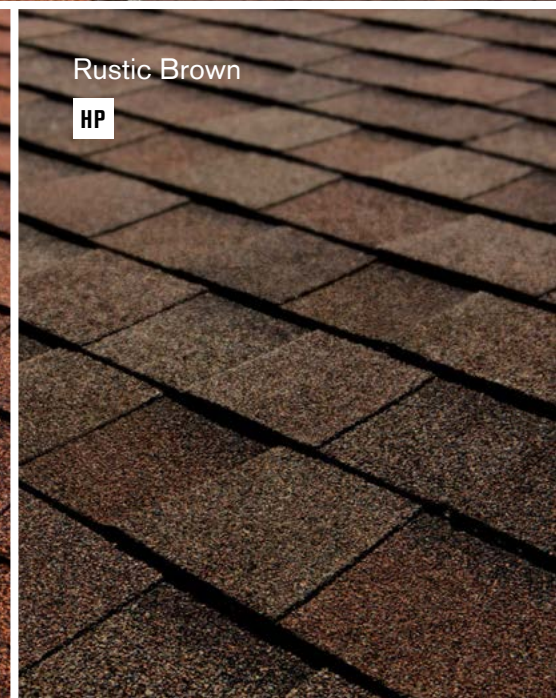

Symbols shown beside each color name denote product options and availability. **HP** Heritage Premium Shingles **H** Heritage Shingles

Shingles are just the beginning. TAMKO offers a variety of additional accessories for your roof.

Additional accessories include Underlayments, Shingle Starter, Cements & Sealants, Heritage Shingle Options, Ventilation and Hip & Ridge Shingles.

See back for details.

Come home to HERITAGE.

According to the National Association of REALTORS,

61% of homeowners enjoy spending more time at home since completing a roofing project.

2015 Remodeling Impact Report, National Association of REALTORS®/NARI, <http://tamko.com/Remodeling-Report>