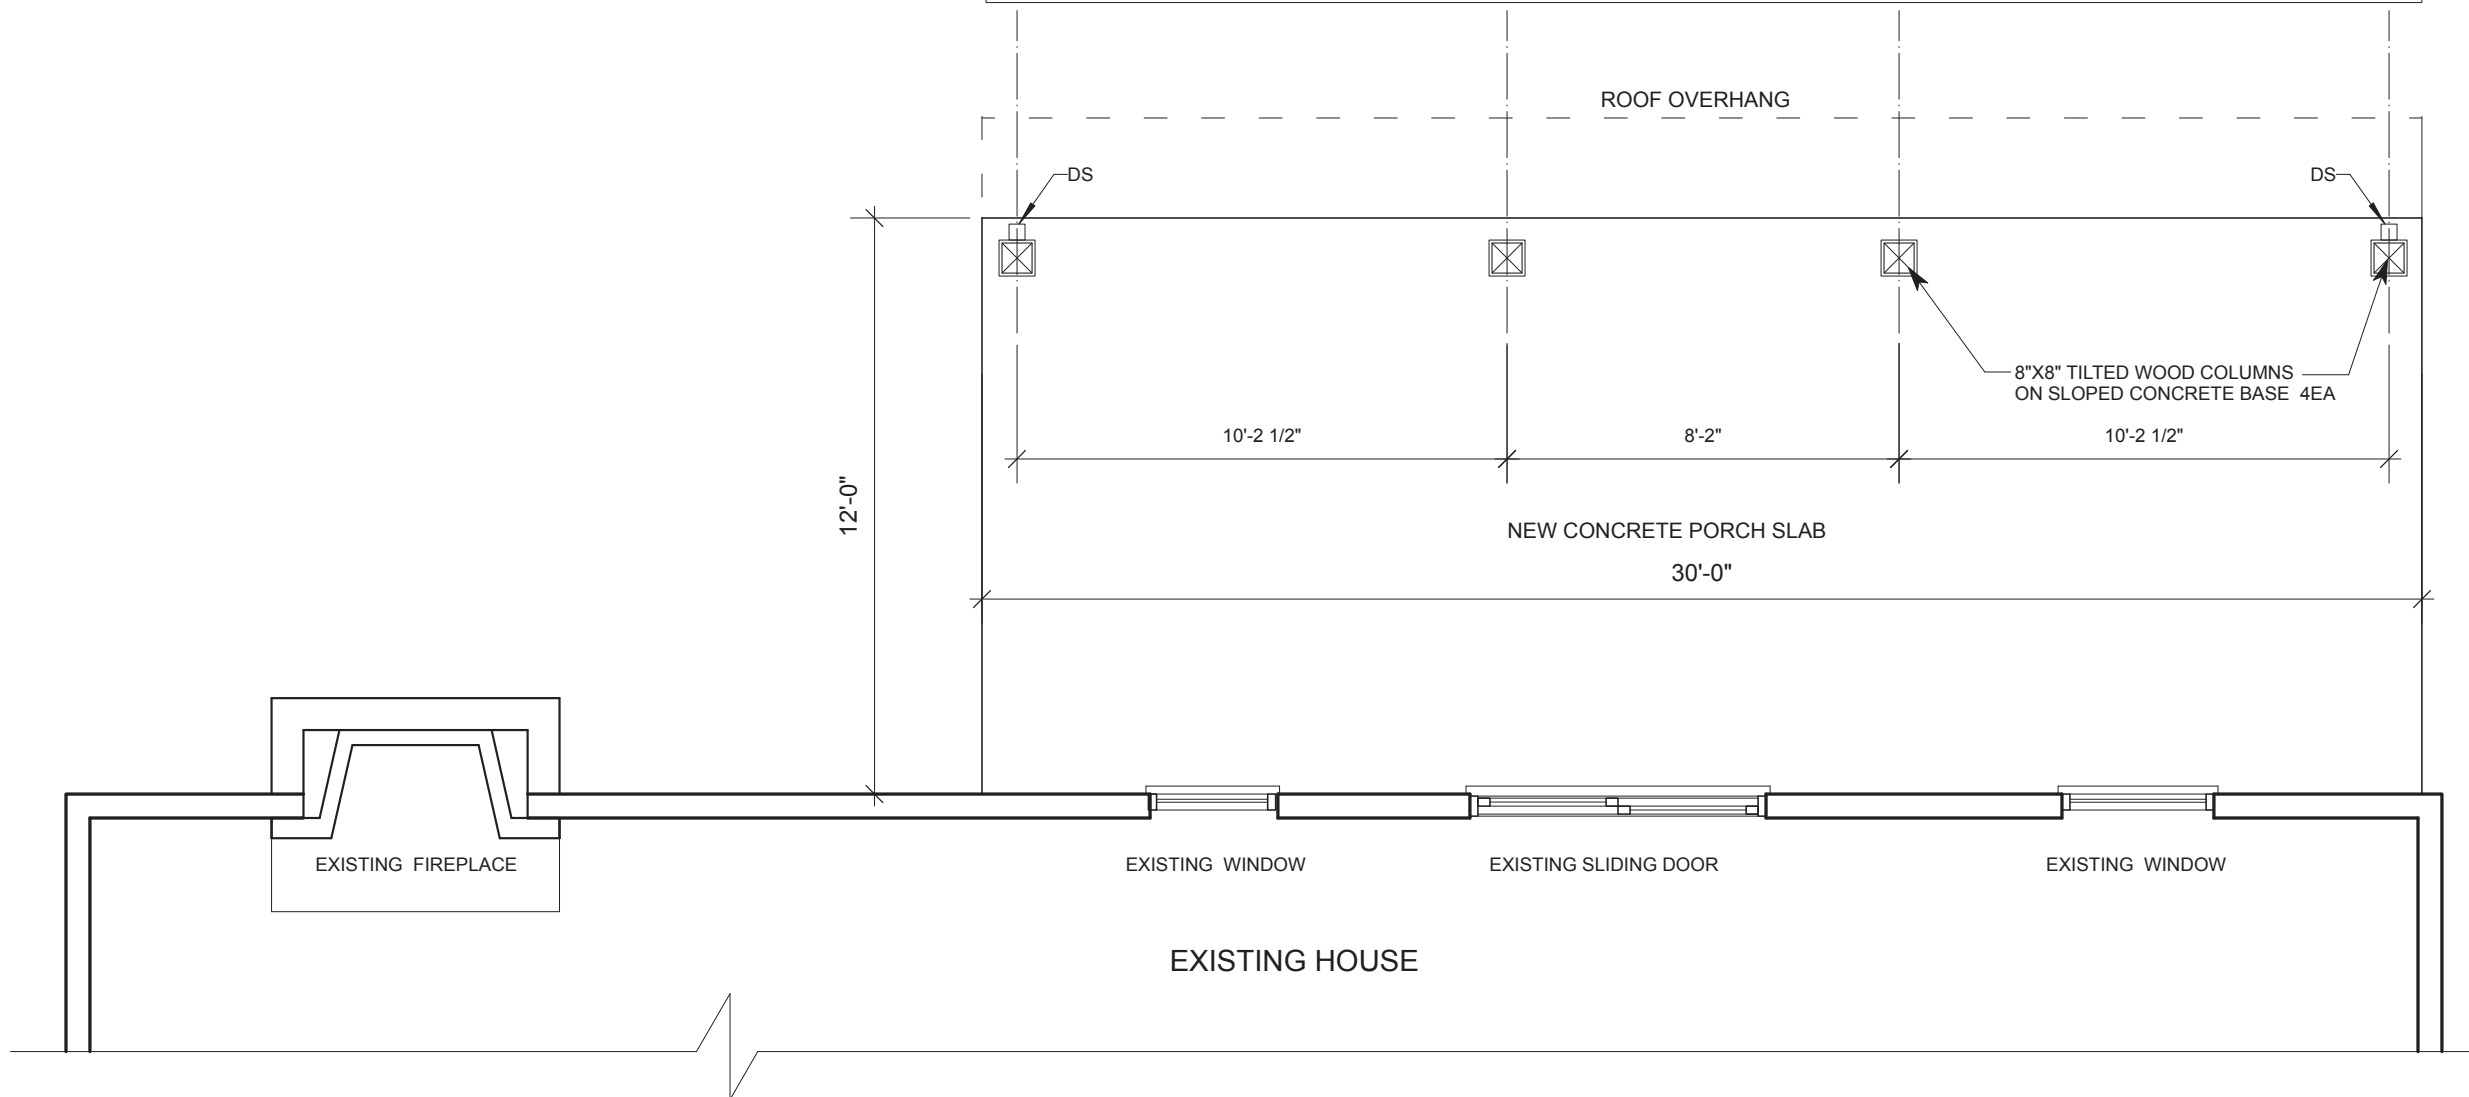

PORCH ROOF PLAN
1/4" = 1'-0"

PORCH PLAN
1/4" = 1'-0"