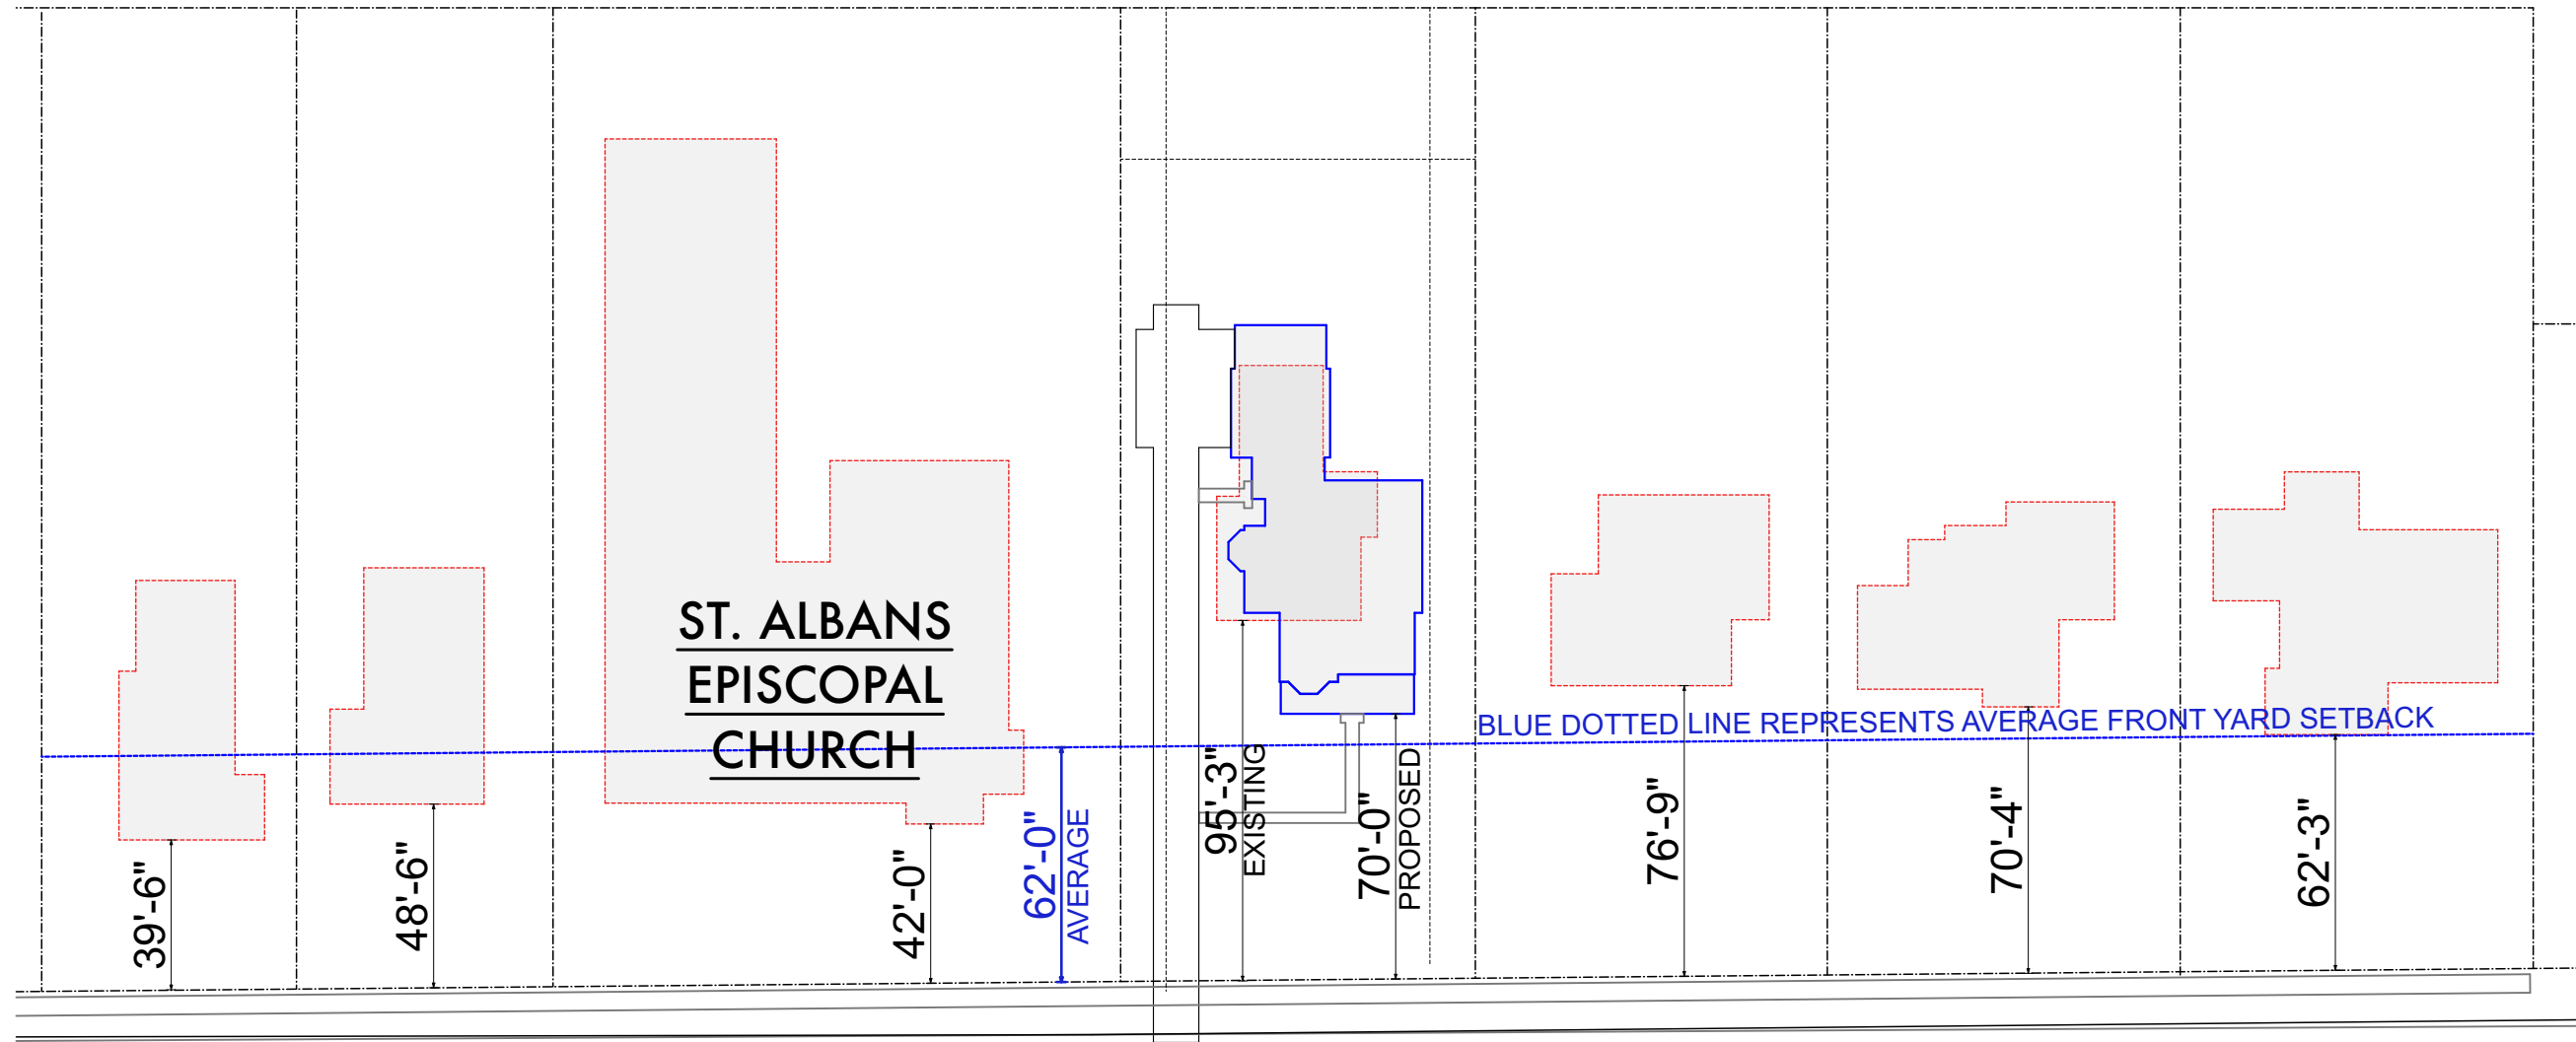

DATE	ISSUE	DATE	ISSUE
3/9/20	REVIEW		
3/12/20	ARB SUBMITTAL		
ABELES RESIDENCE			
317 S. DREXEL AVE.			

**ST. ALBANS  
EPISCOPAL  
CHURCH**

BLUE DOTTED LINE REPRESENTS AVERAGE FRONT YARD SETBACK

**S . D R E X E L A V E .**