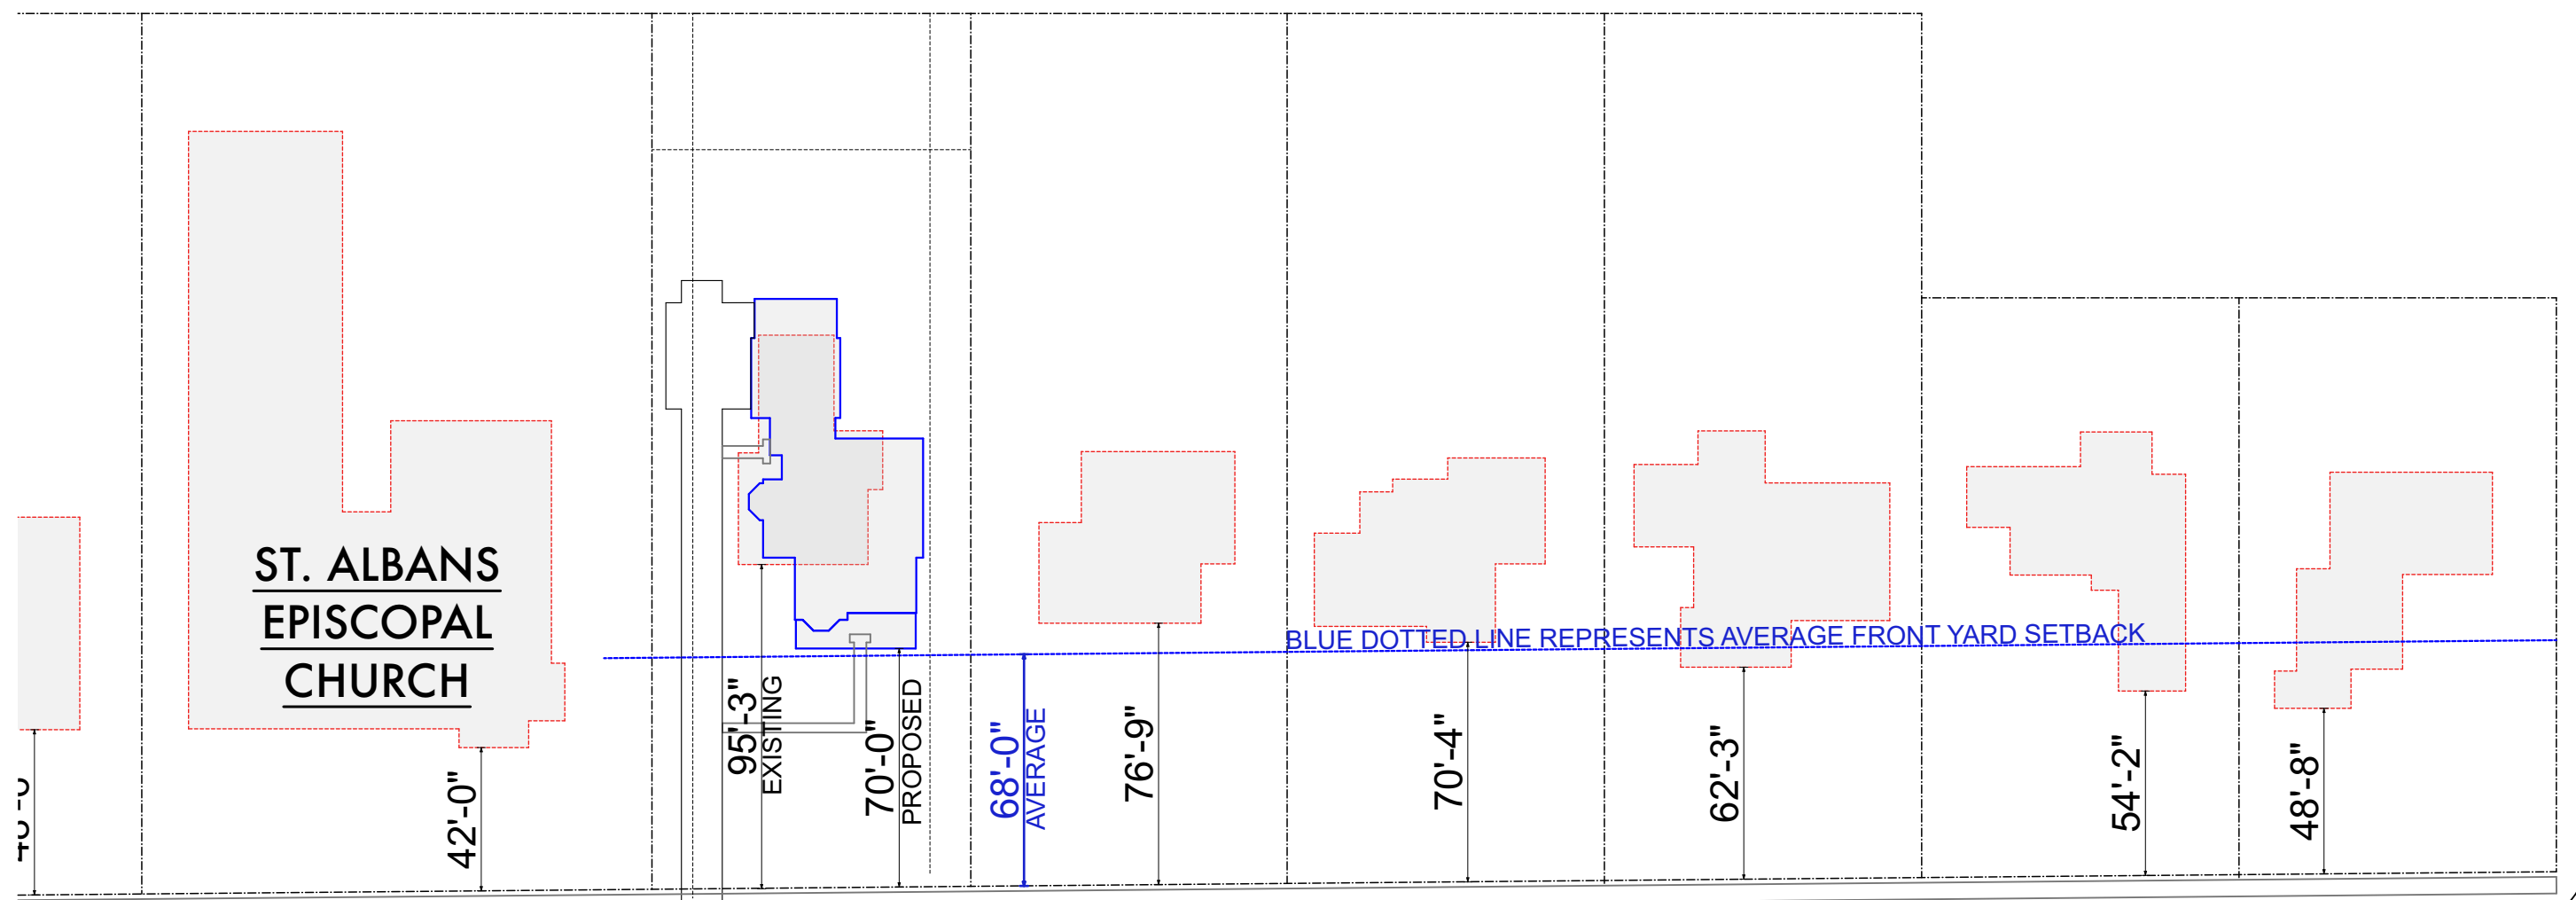

# ADJACENT LOT SITE PLAN

**Romanelli & Hughes**  
BUILDING COMPANY  
148 W. Schrock Road Westerville, Ohio 43081  
614-891-2042 Fax 614-891-2045  
© Romanelli & Hughes Building Co. 2019. All rights reserved.

DATE	ISSUE	DATE	ISSUE
3/9/20	REVIEW		
3/12/20	ARB SUBMITTAL		
ABELES RESIDENCE 317 S. DREXEL AVE.			

**ST. ALBANS  
EPISCOPAL  
CHURCH**

BLUE DOTTED LINE REPRESENTS AVERAGE FRONT YARD SETBACK

**D A L E A V E .**