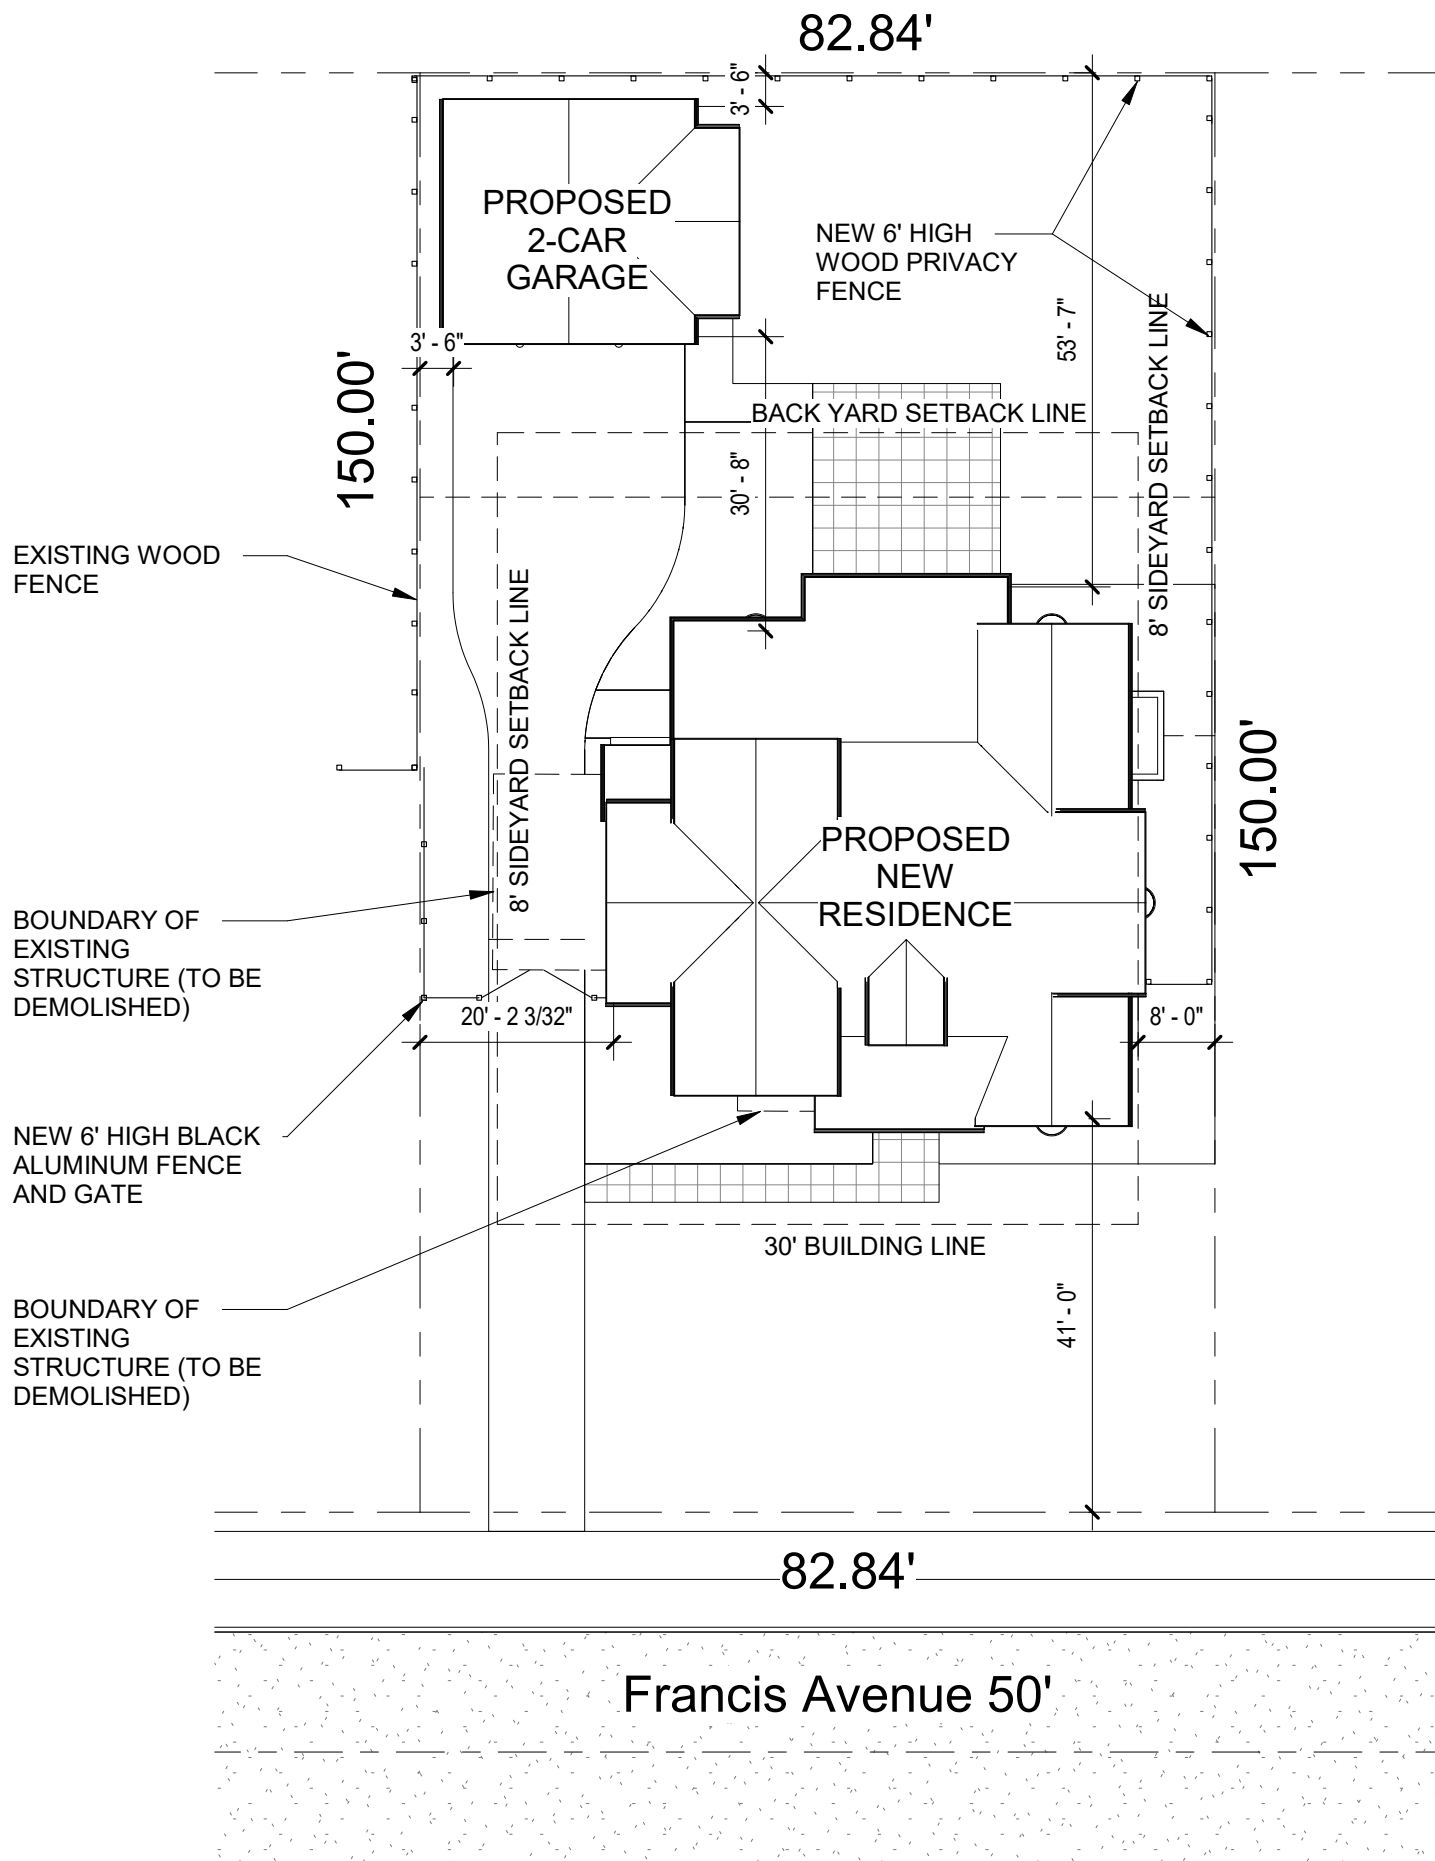

The Gruber Residence
 745 Francis Avenue Bexley, Ohio

1 Site Plan 1
 1" = 20'-0"

DEAN A. WENZ
 ARCHITECTS