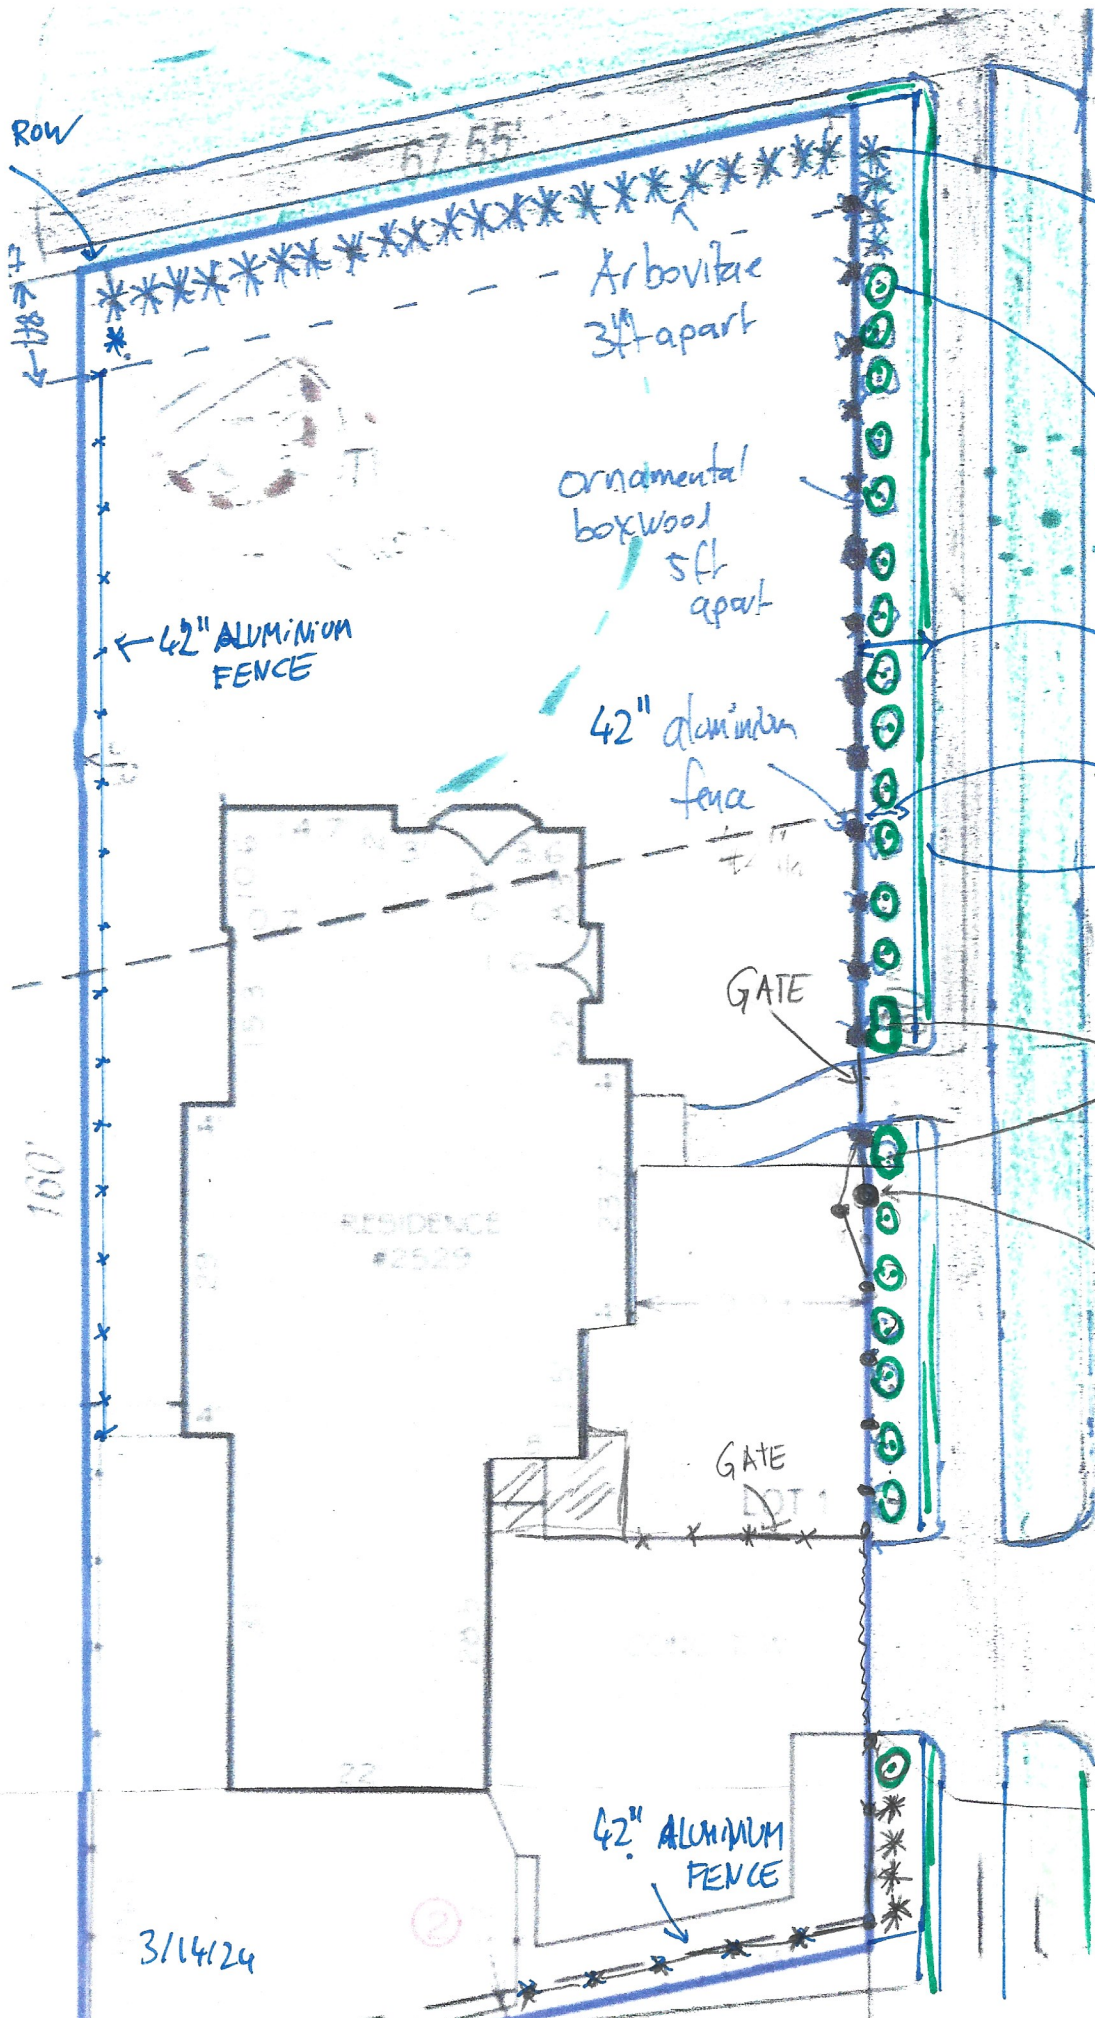

2529 E. BROAD ST

2' + lawn Row

← 42" ALUMINUM FENCE

Arborvitae
3ft apart

Ornamental
boxwood
5ft
apart

42" aluminum
fence

GATE

GATE

42" ALUMINUM
FENCE

3/14/24

(2) THUJA OCCIDENTALIS
+ 4 EMERALD GREEN
ARBORVITAE
5' TALL; 3' ON CENTER

(22) BOXUS Y
'GREEN VELVET'
GREEN VELVET BOXWOOD
#5, 5' ON CENTER

6' 7" TO FENCE FROM
SIDEWALK

~4' 7" BED

2' LAWN

HYDRANGEA

EXISTING TREE
ON PROPERTY
LINE

CASSIDY ROAD (60' W/M)