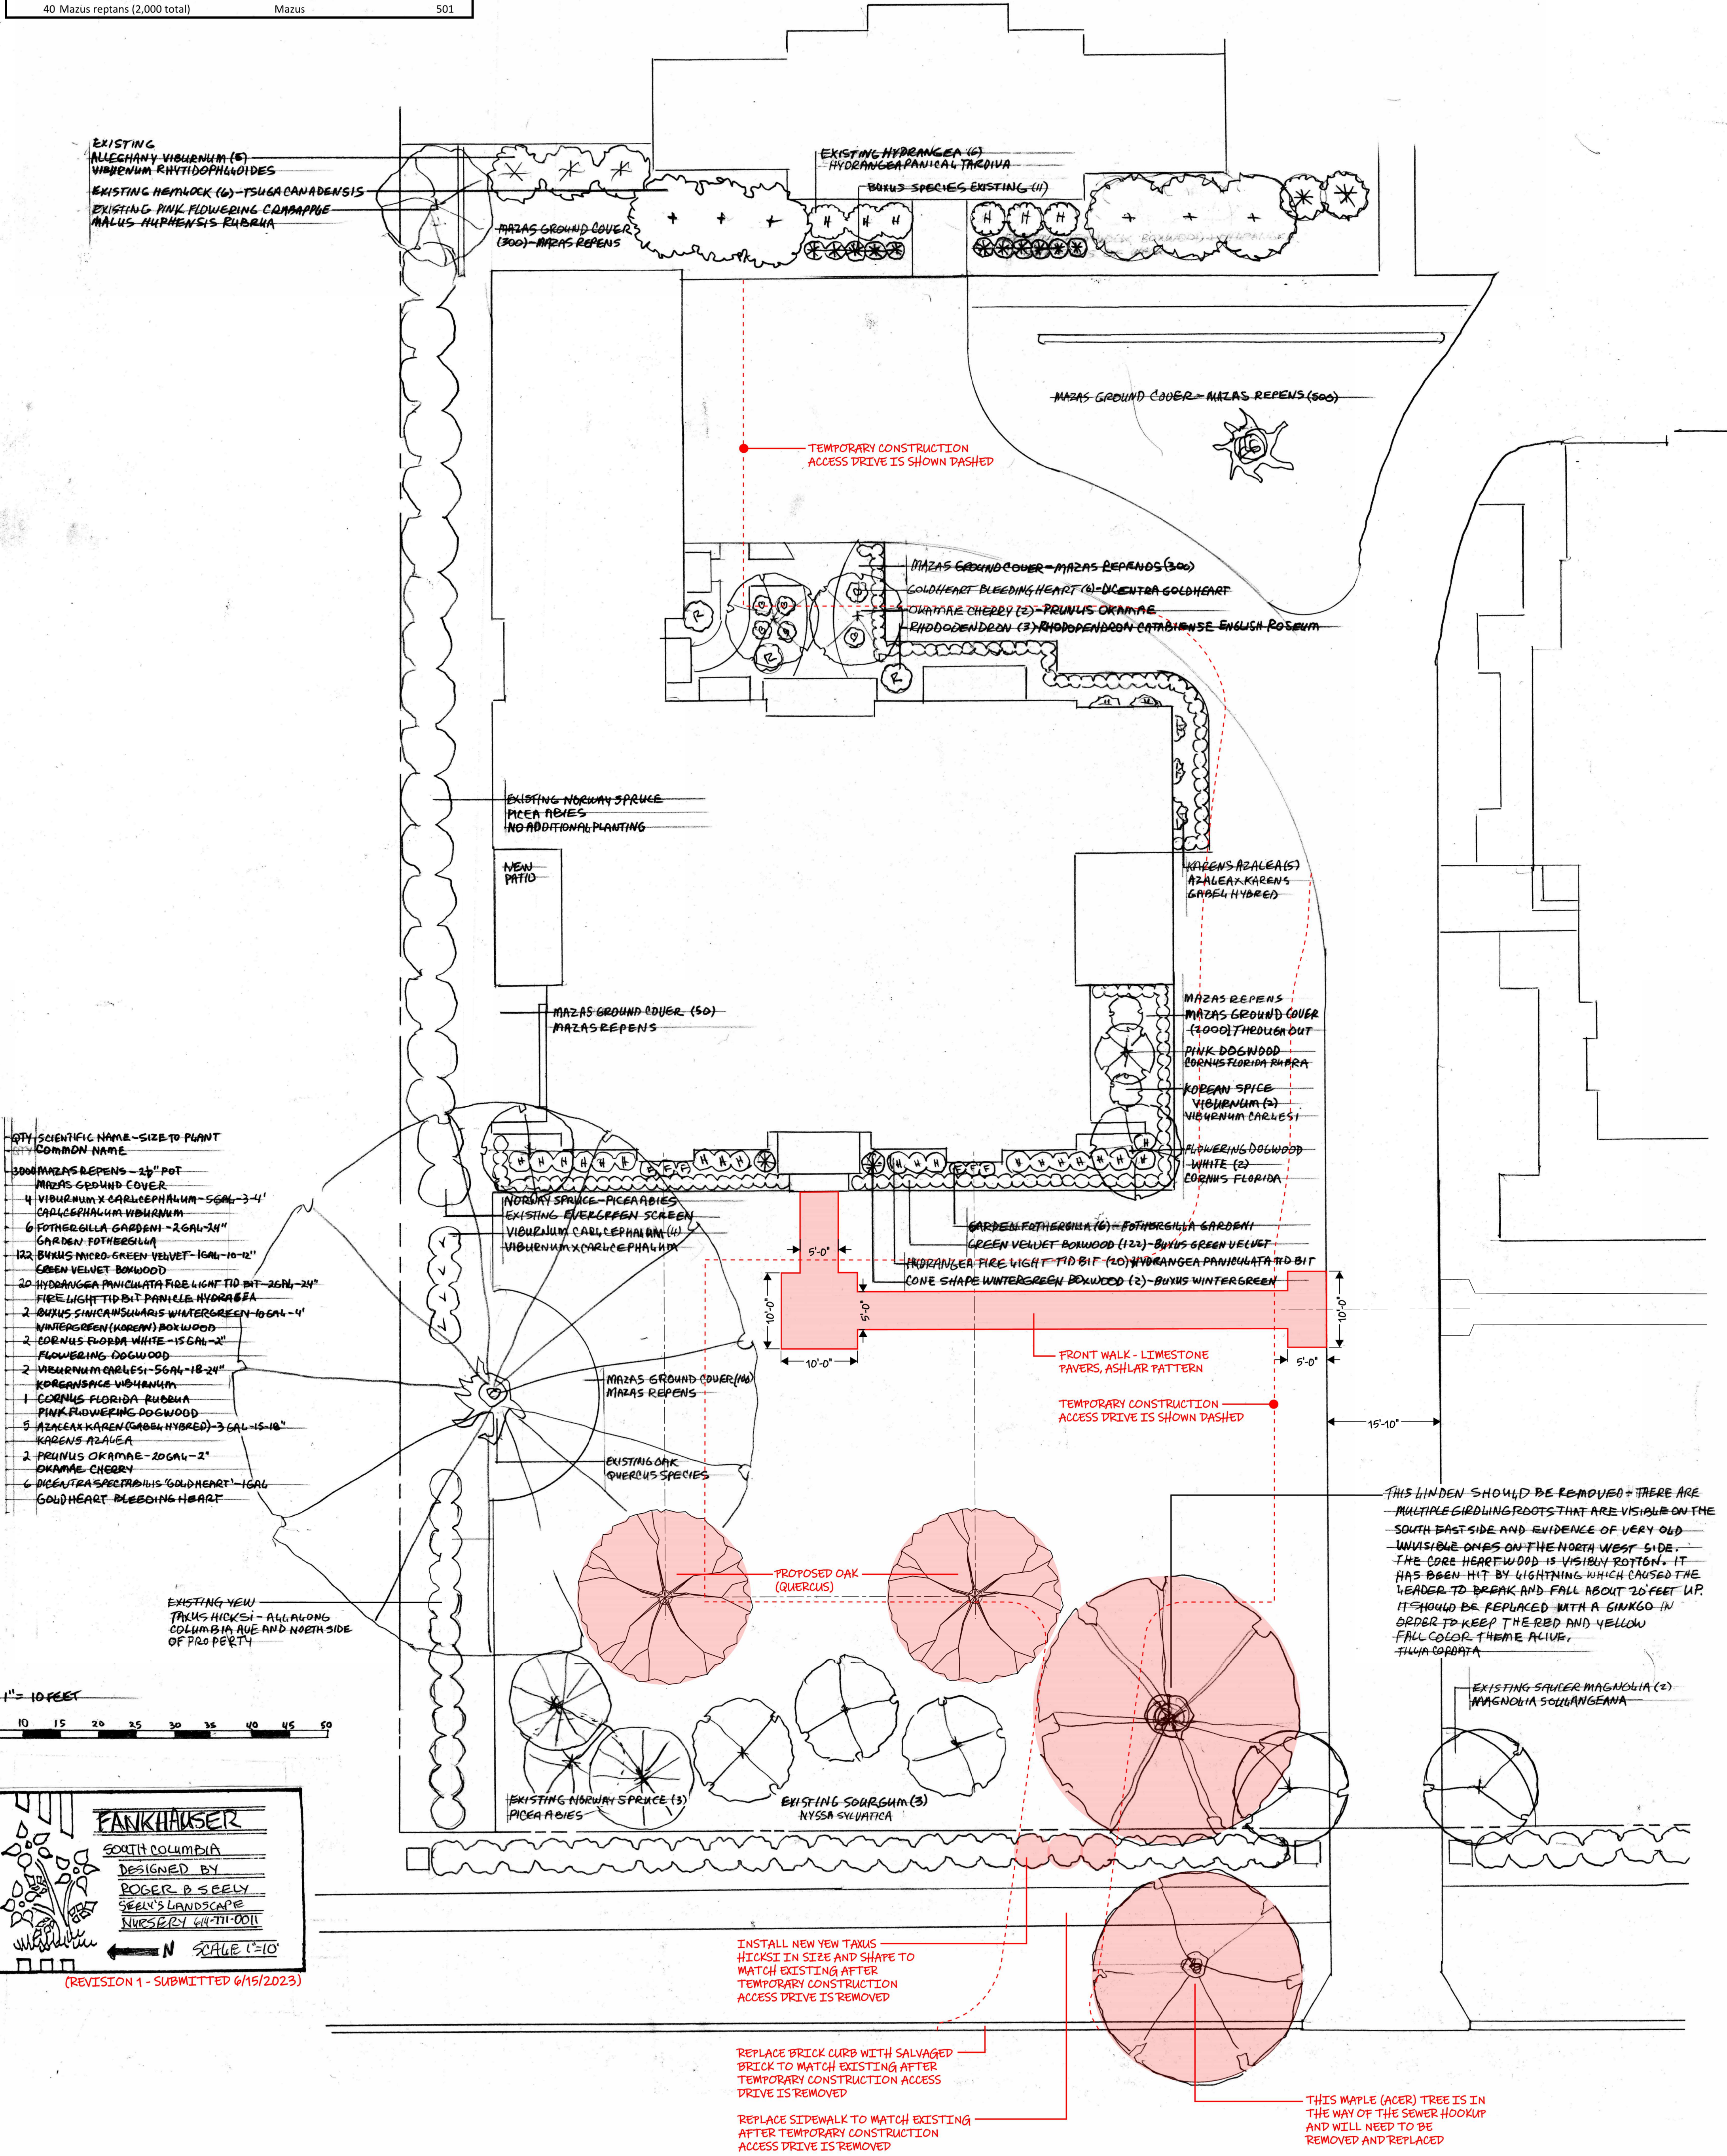

Quantity	Botanical Name	Common Name	Size
TREES			
2	Cornus florida 'Cherokee Princess'	White Dogwood	2"
1	Cornus x 'Rutgan'	Stellar Pink Dogwood	2"
1	Prunus 'Okame'	Taiwan Cherry	2"
SHRUBS			
5	Azalea x 'Karen'	Karen Azalea	#5
2	Buxus 'Green Mountain'	Pyramidal Boxwood	36-42"
122	Buxus 'Green Velvet'	Boxwood	#3
6	Fothergilla gardenii	Dwarf Fothergilla	#5
20	Hydrangea paniculata 'Fire Light Tidbit'	Panicle Hydrangea	#5
3	Rhododendron x 'PJM'	PJM Rhododendron	#5
4	Viburnum x carlcephalum	Fragrant Snowball Viburnum	#5
2	Viburnum carlesii	Koreanspice Viburnum	#5
PERENNIALS/GRASSES			
6	Dicentra spectabilis	Bleeding Heart	#1
40	Mazus reptans (2,000 total)	Mazus	501

- QTY SCIENTIFIC NAME - SIZE TO PLANT
 COMMON NAME
- 300 MAZAS REPENS - 2 1/2" POT
 - MAZAS GROUND COVER
 - 4 VIBURNUM X CARLCEPHALUM - 5 GAL - 3-4'
 - CARLCEPHALUM VIBURNUM
 - 6 FOTHERGILLA GARDENII - 2 GAL - 2-4"
 - GARDEN FOTHERGILLA
 - 122 BUXUS MICRO-GREEN VELVET - 1 GAL - 10-12"
 - EBEN VELVET BOXWOOD
 - 20 HYDRANGEA PANICULATA FIRE LIGHT TID BIT - 2 GAL - 2-4"
 - FIRE LIGHT TID BIT PANICLE HYDRANGEA
 - 2 BUXUS SINICANENSIS WINTERGREEN - 1 GAL - 4"
 - WINTERGREEN (KOREAN) BOXWOOD
 - 2 CORNUS FLORIDA WHITE - 15 GAL - 2"
 - FLOWERING DOGWOOD
 - 2 VIBURNUM CARLESI - 5 GAL - 18-24"
 - KOREAN SPICE VIBURNUM
 - 1 CORNUS FLORIDA RUBRA
 - PINK FLOWERING DOGWOOD
 - 5 AZALEA X KAREN (GABEL HYBRID) - 3 GAL - 15-18"
 - KAREN'S AZALEA
 - 2 PRUNUS OKAMAE - 2 GAL - 2"
 - OKAMAE CHERRY
 - 6 DICENTRA SPECTABILIS (GOLDHEART) - 1 GAL
 - GOLDHEART BLEEDING HEART

PANKHAUSER
 SOUTH COLUMBIA
 DESIGNED BY
 ROGER D SEELY
 SEELY'S LANDSCAPE
 NURSERY 647-11-0011

← N SCALE 1" = 10'

(REVISION 1 - SUBMITTED 6/15/2023)

202 South Columbia Avenue