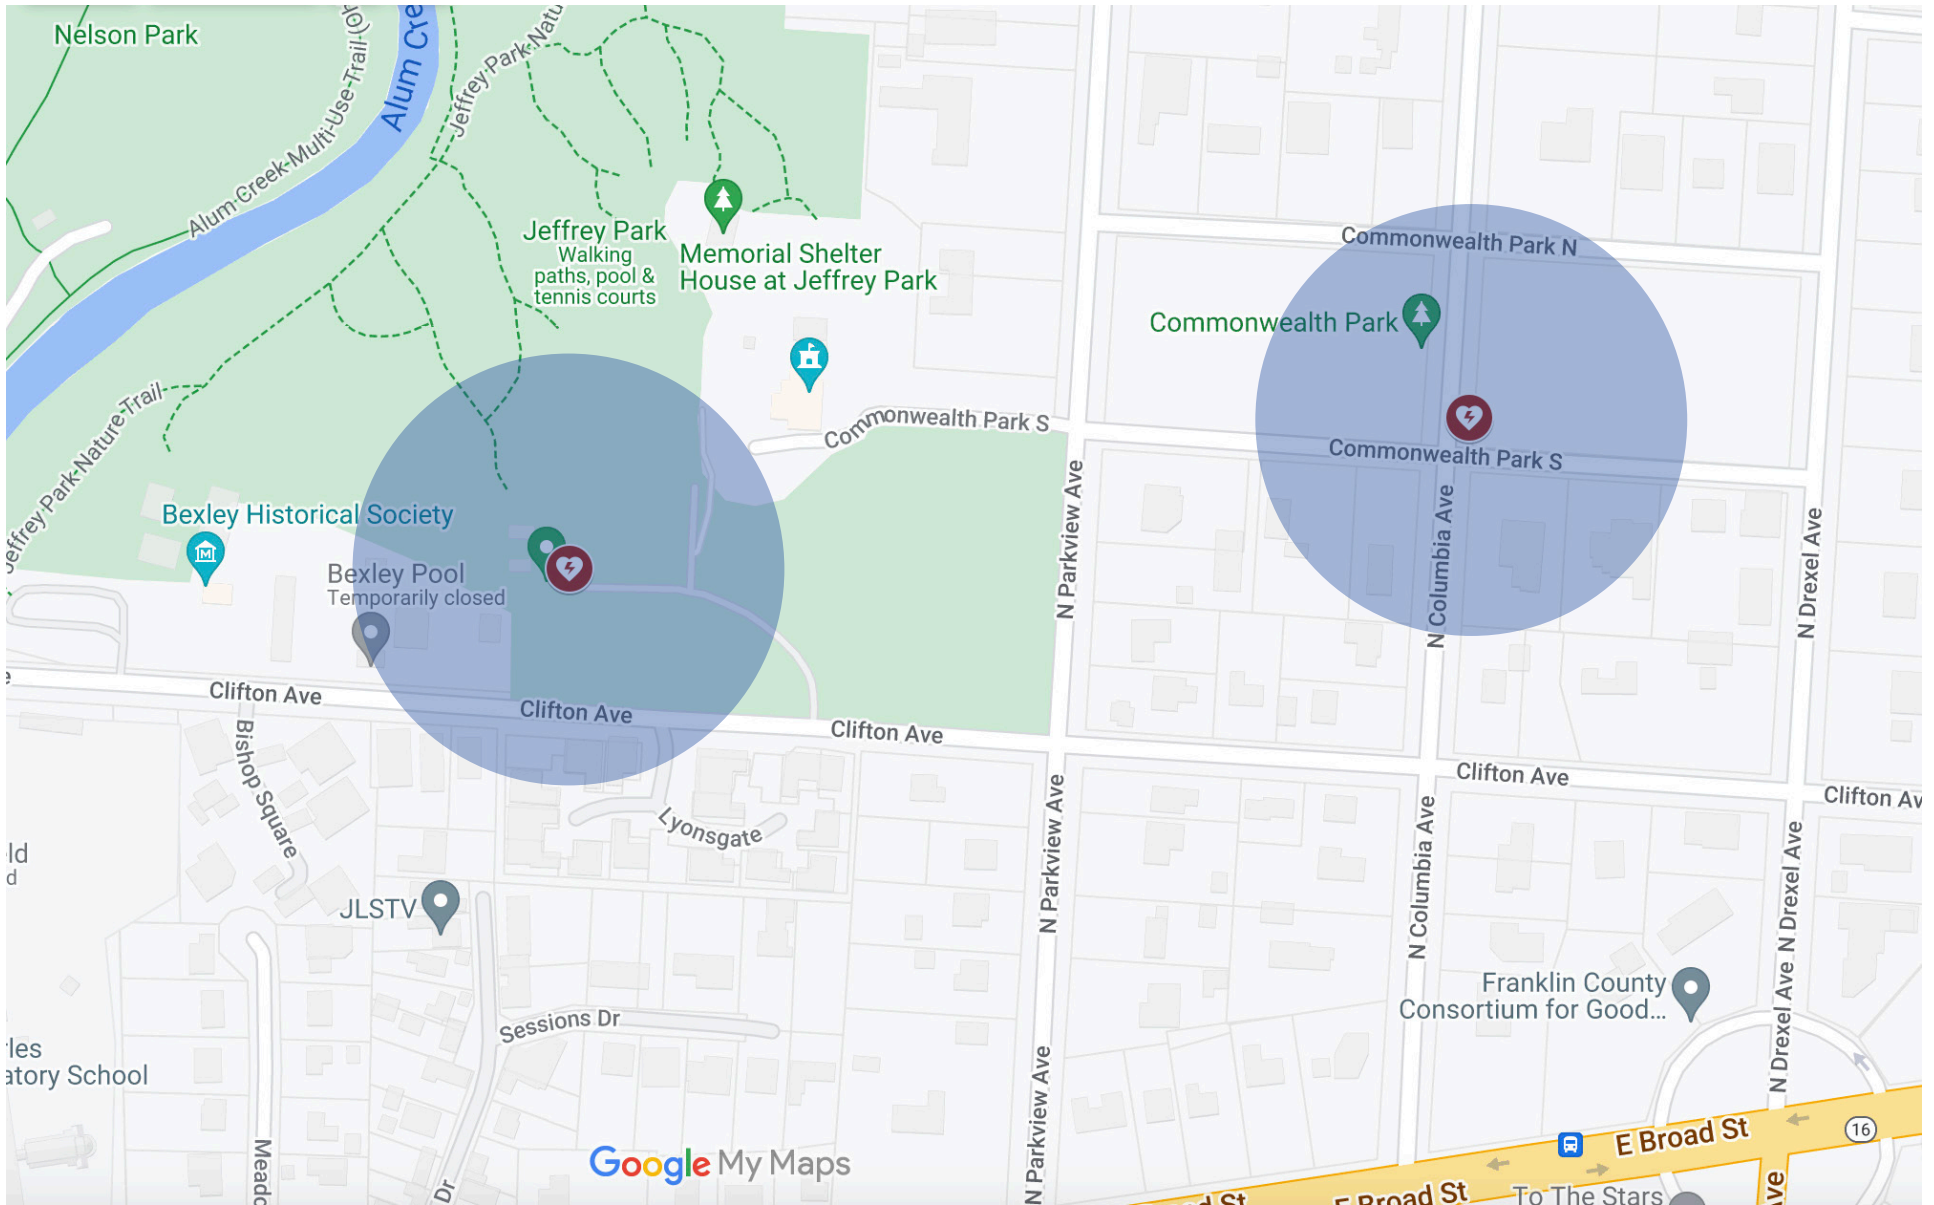

College Ave

Charles St

Charles St

Pleasant

Francis Ave

Fra

Francis Ave

E Livingston

Stegate Rd

Berwick Blvd

Nelson Park

Alum Creek Multi-Use Trail (OT)  
Alum Cre

Jeffrey Park-Natu

Jeffrey Park  
Walking paths, pool & tennis courts

Memorial Shelter House at Jeffrey Park

Bexley Historical Society