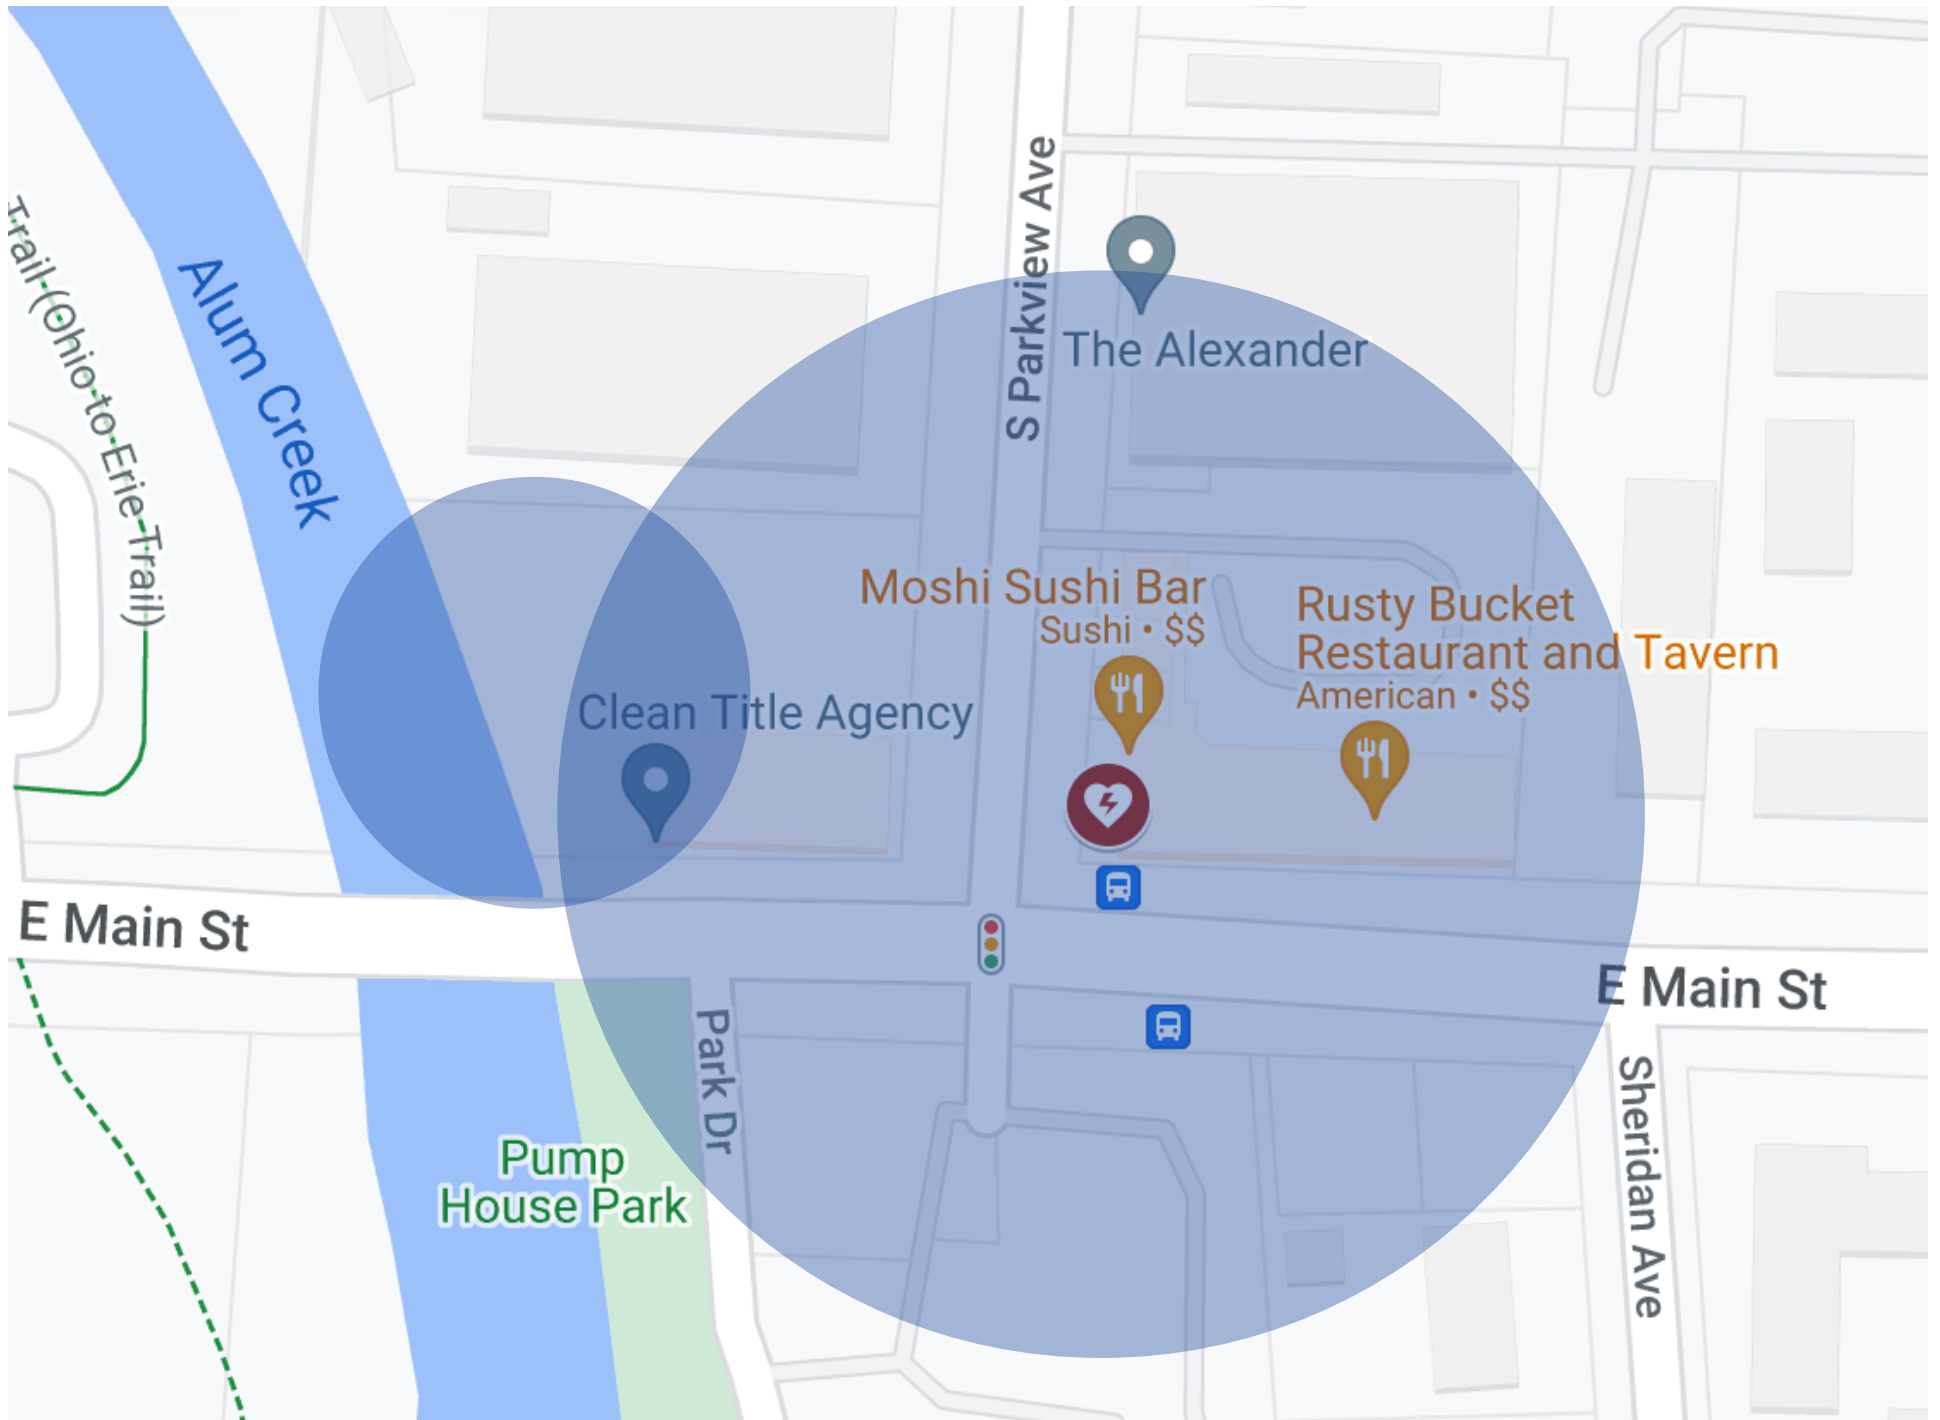

Penn Station  
East Coast Subs  
Sandwich • \$\$

Starbucks

CVS  
Drug store

Trinity Lutheran  
ministry at Capital...

Drexel Theatre

Renner Hall

Blackmore Library  
Battelle Hall

Bexley Public Library

7-UP of Columbus

Adam Knolls

Carlile Furniture Works

E Mound St

Capital University  
Police Department

Huber - Spielman Hall

Capital  
University

Lohman  
Complex

Capital Center  
Parking Lot

Bernlohr Stadium,  
Capital University

Google My Maps

S Parkview Ave

The Alexander

Moshi Sushi Bar  
Sushi • \$\$

Rusty Bucket  
Restaurant and Tavern  
American • \$\$

Clean Title Agency

Trail (Ohio-to-Erie-Trail)

Alum Creek

E Main St

Pump House Park

Park Dr

E Main St

Sheridan Ave

Google My Maps