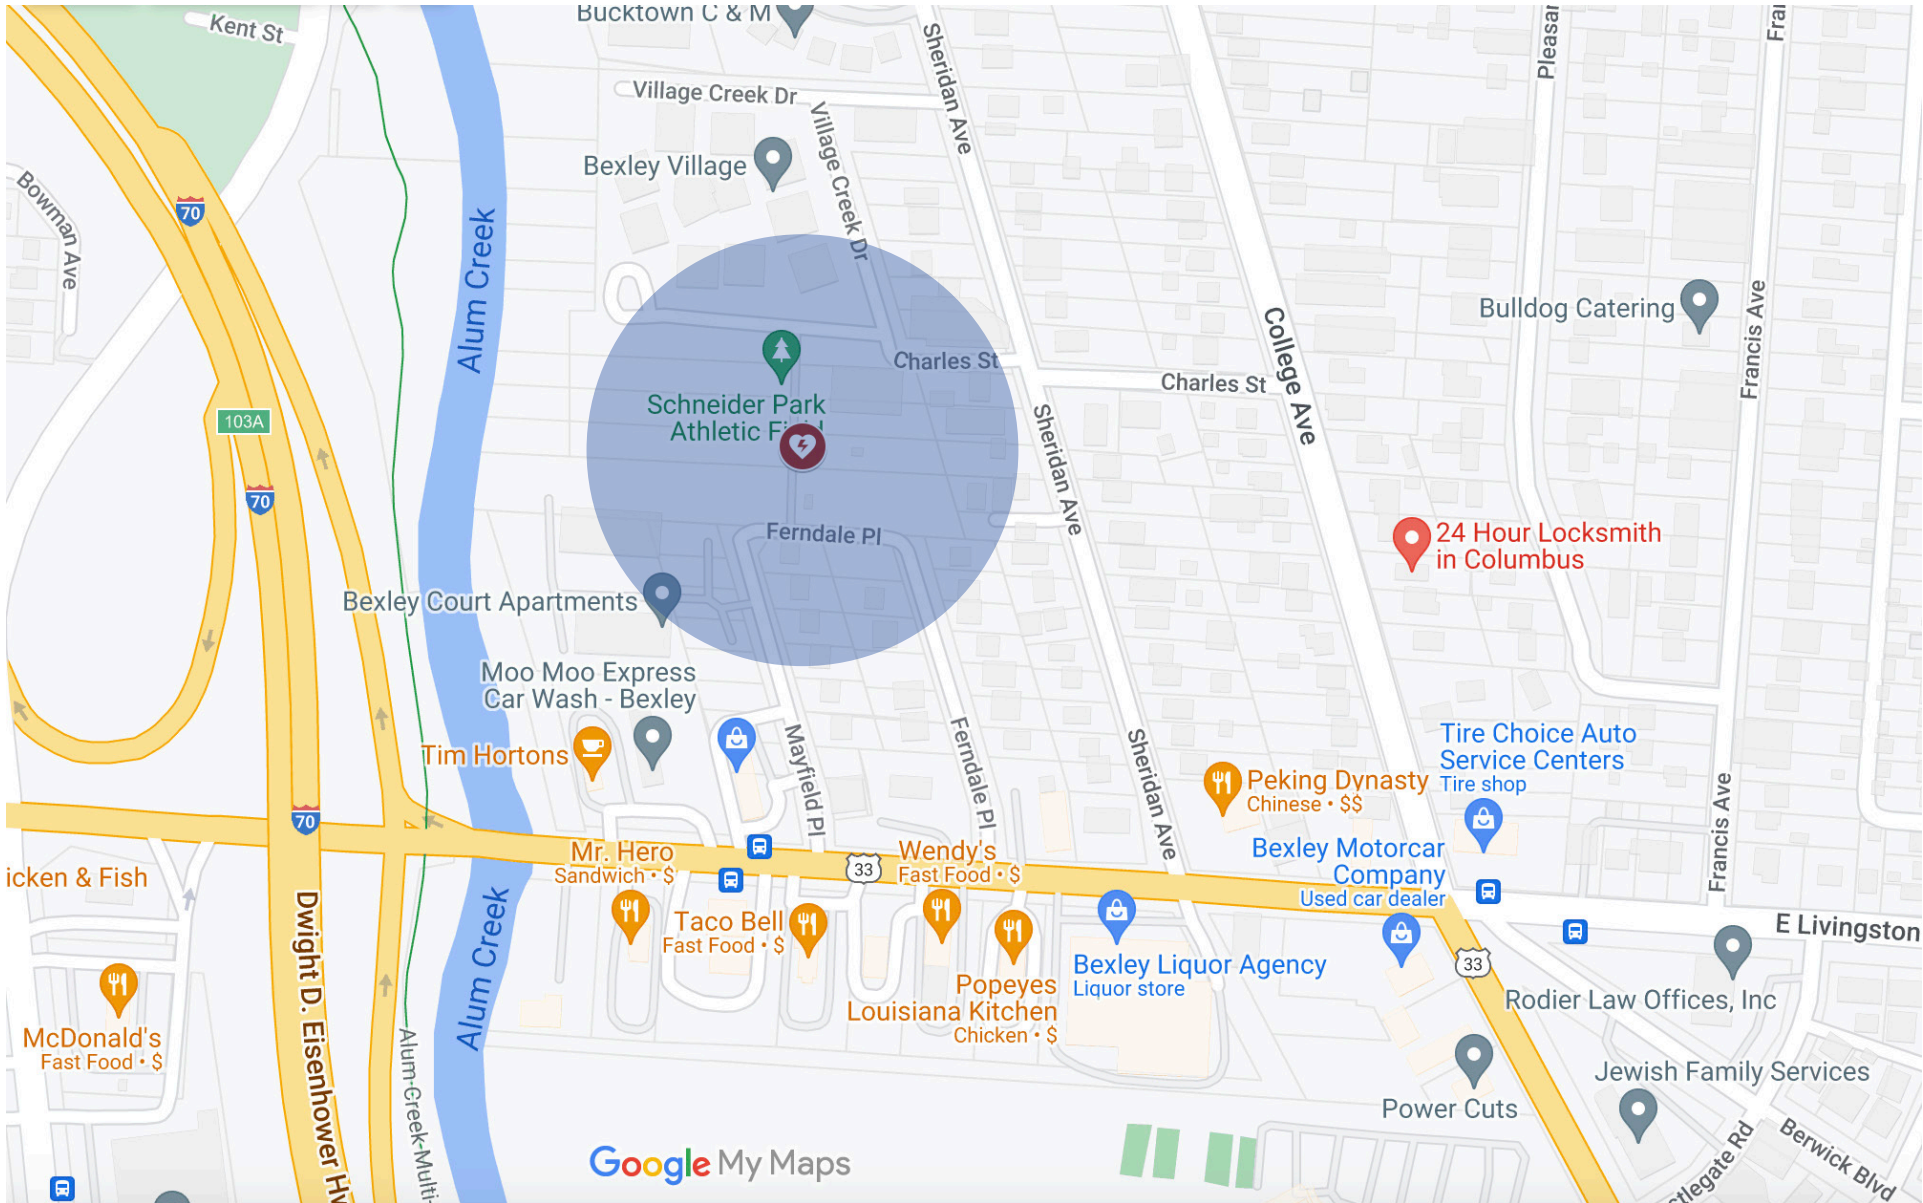

Penn Station  
East Coast Subs  
Sandwich • \$\$

Starbucks

CVS  
Drug store

Trinity Lutheran  
ministry at Capital...

Drexel Theatre

Renner Hall

Blackmore Library  
Battelle Hall

Bexley Public Library

Capital Center  
Parking Lot

Bernlohr Stadium,  
Capital University

Google My Maps

S Parkview Ave

The Alexander

Moshi Sushi Bar  
Sushi • \$\$

Rusty Bucket  
Restaurant and Tavern  
American • \$\$

Clean Title Agency

Trail (Ohio-to-Erie-Trail)

Alum Creek

E Main St

Pump House Park

Park Dr

E Main St

Sheridan Ave

Google My Maps

Chicken & Fish

McDonald's

Kent St

103A

70

Dwight D. Eisenhower Hwy

Alum Creek

Alum Creek Multi-