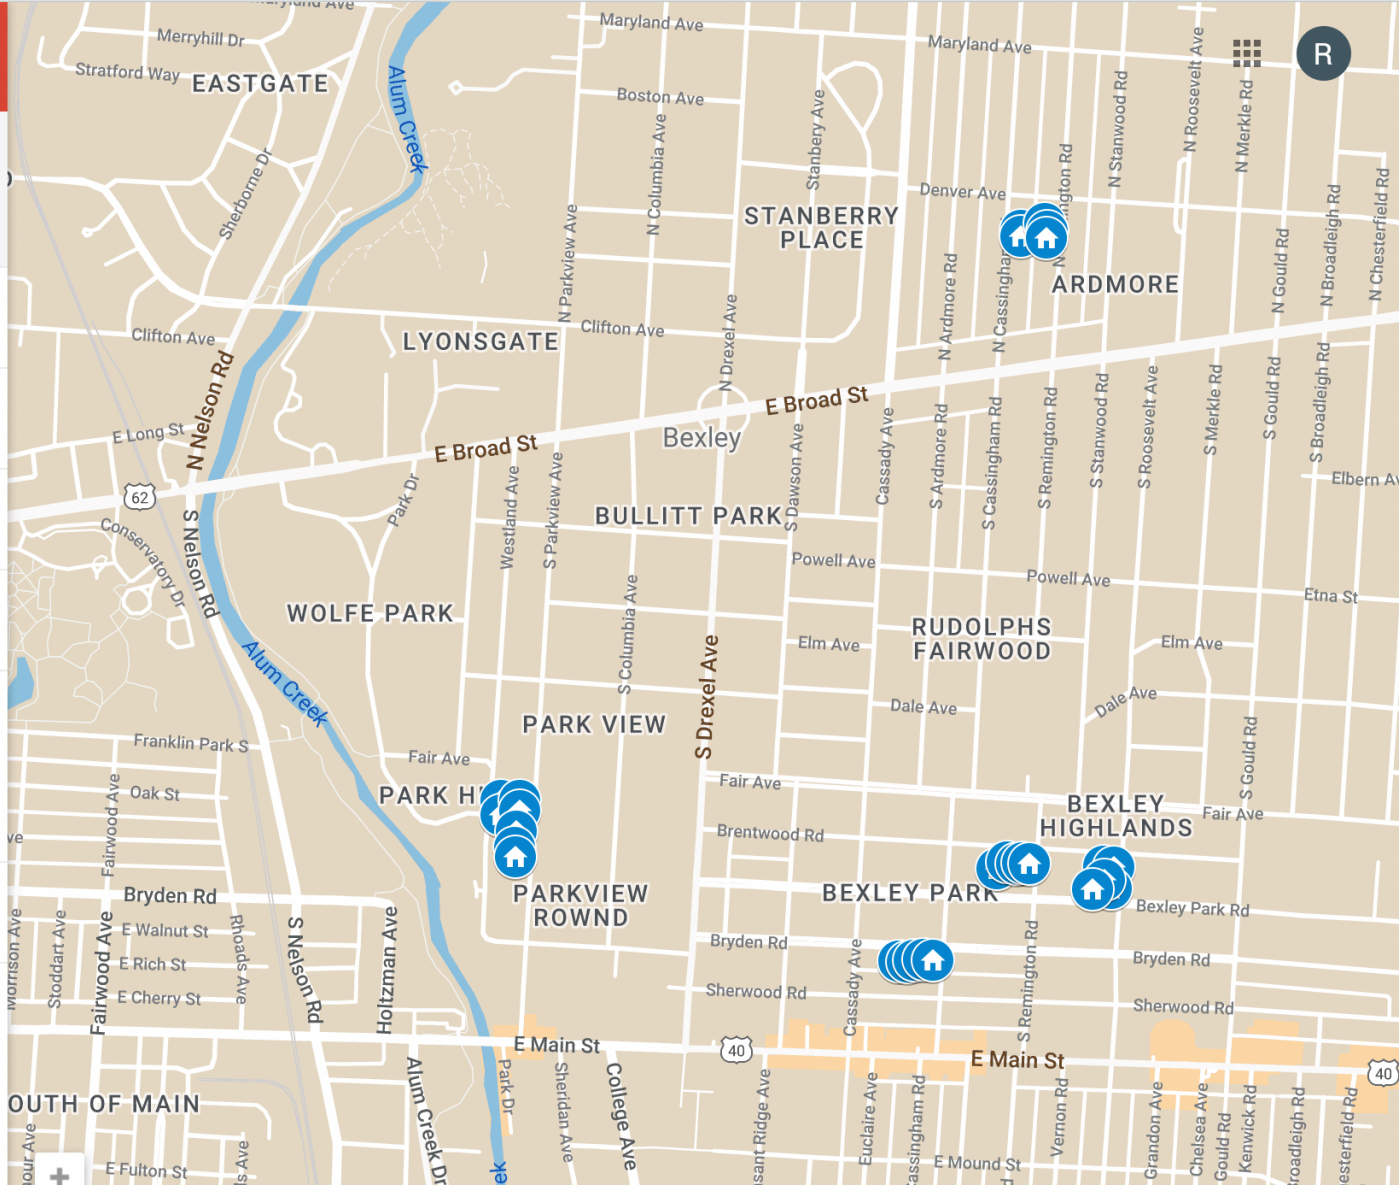

356 views
Published on June 28, 2022

SHARE

☐ Opt Outs

☐ Survey responses updated.xlsx

☐ Treatment 1

☐ Treatment 2

☒ Treatment 3

▼ ☒ All items

☐ Treatment 4