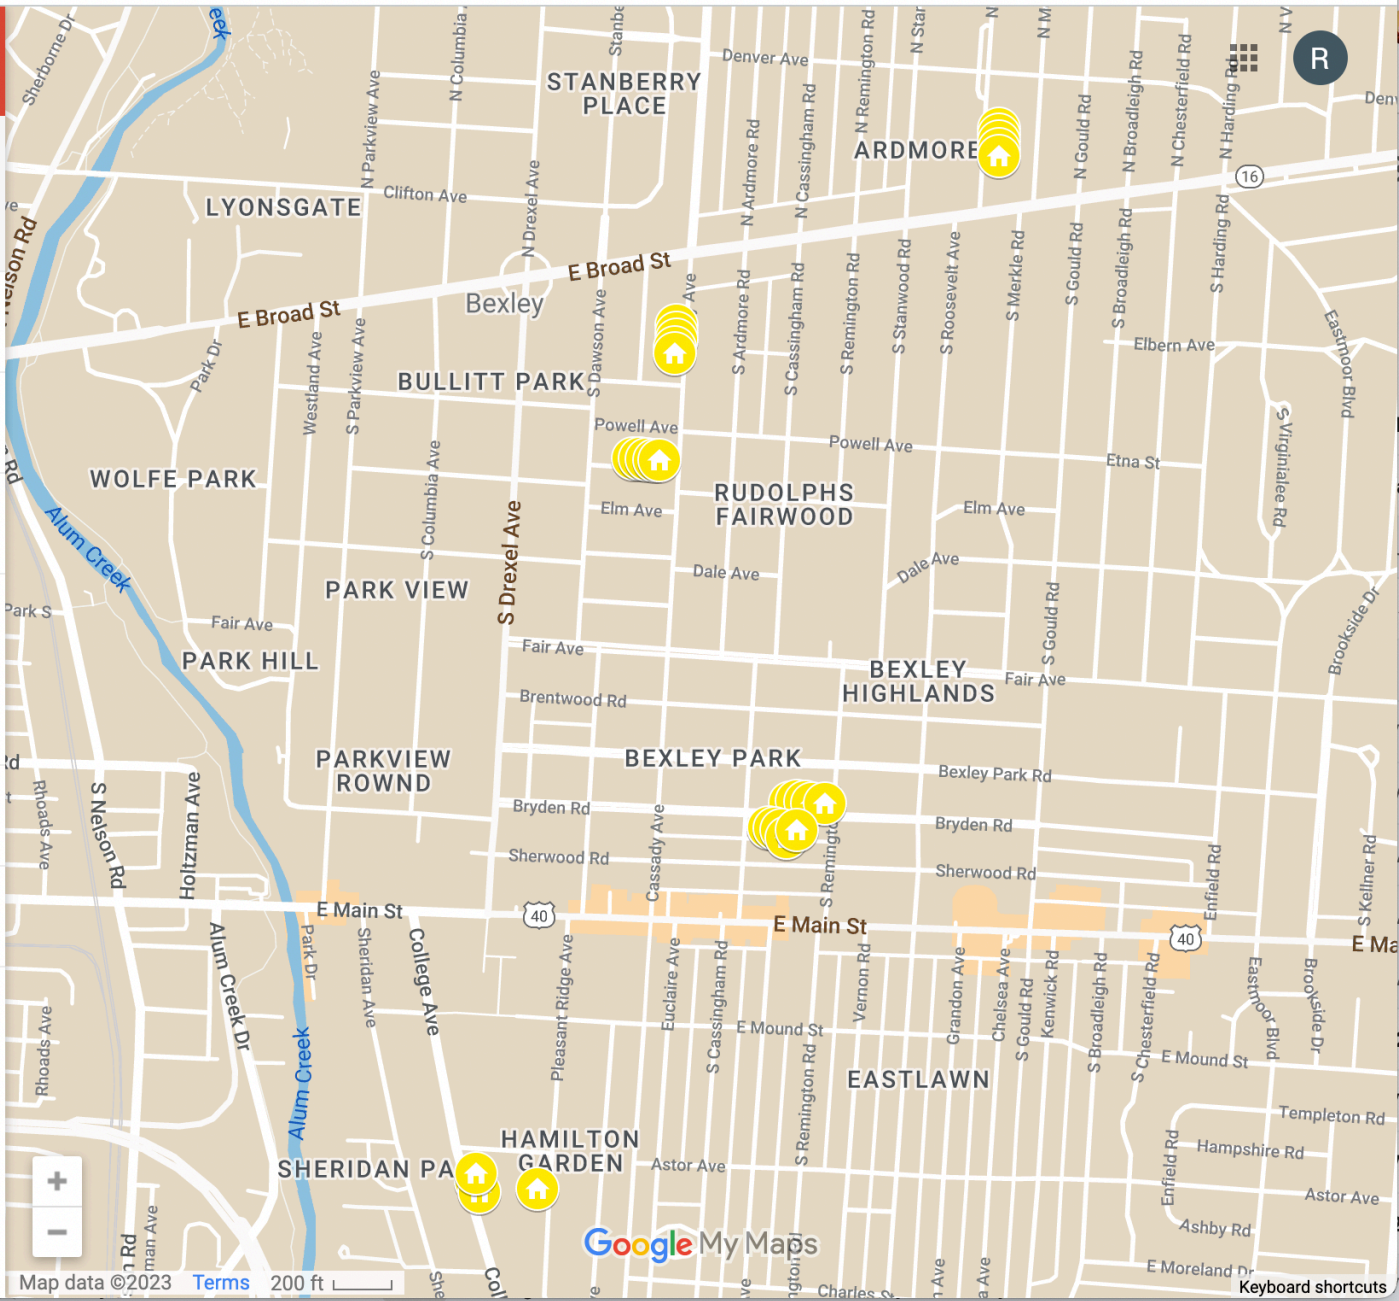

Made with Google My Maps

Map data ©2023 [Terms](#) 200 ft

Google My Maps

Keyboard shortcuts

356 views
Published on June 28, 2022

SHARE

Opt Outs

Survey responses updated.xlsx