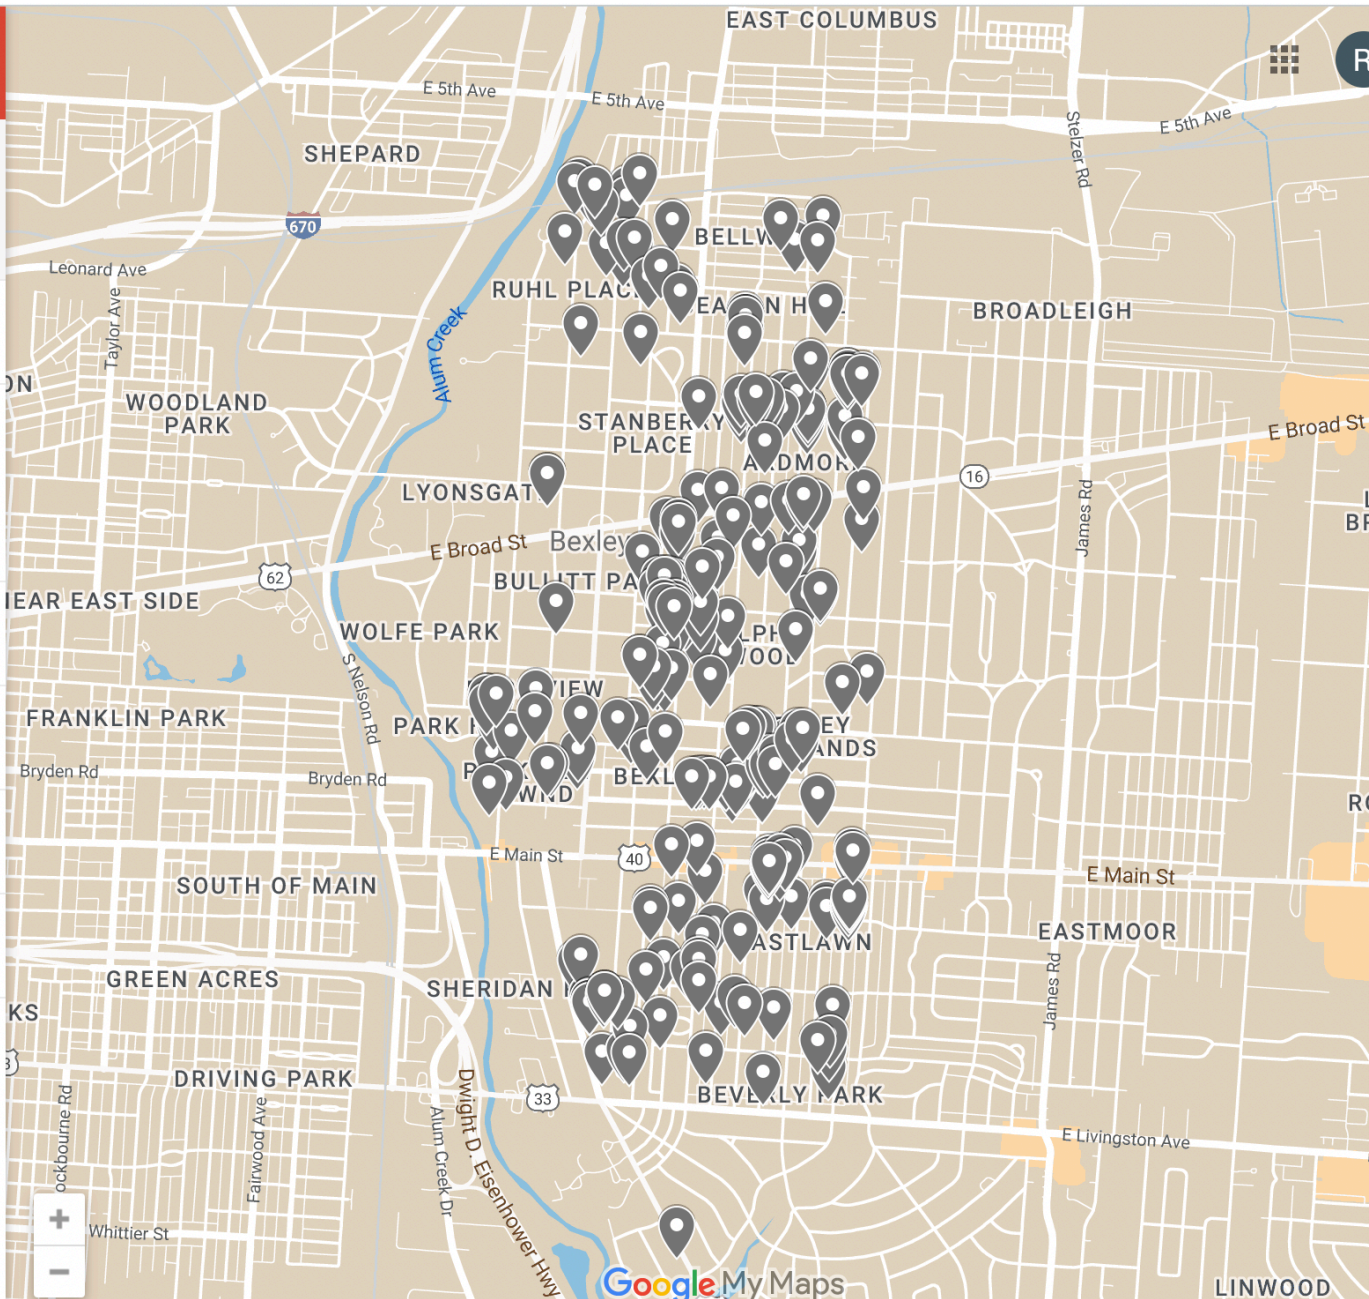

Bexley Mosquito Study

Alex Meyer

356 views

Published on June 28, 2022

SHARE

Opt Outs

Survey responses updated.xlsx

All items

Treatment 1

Treatment 2

Treatment 3

Treatment 4