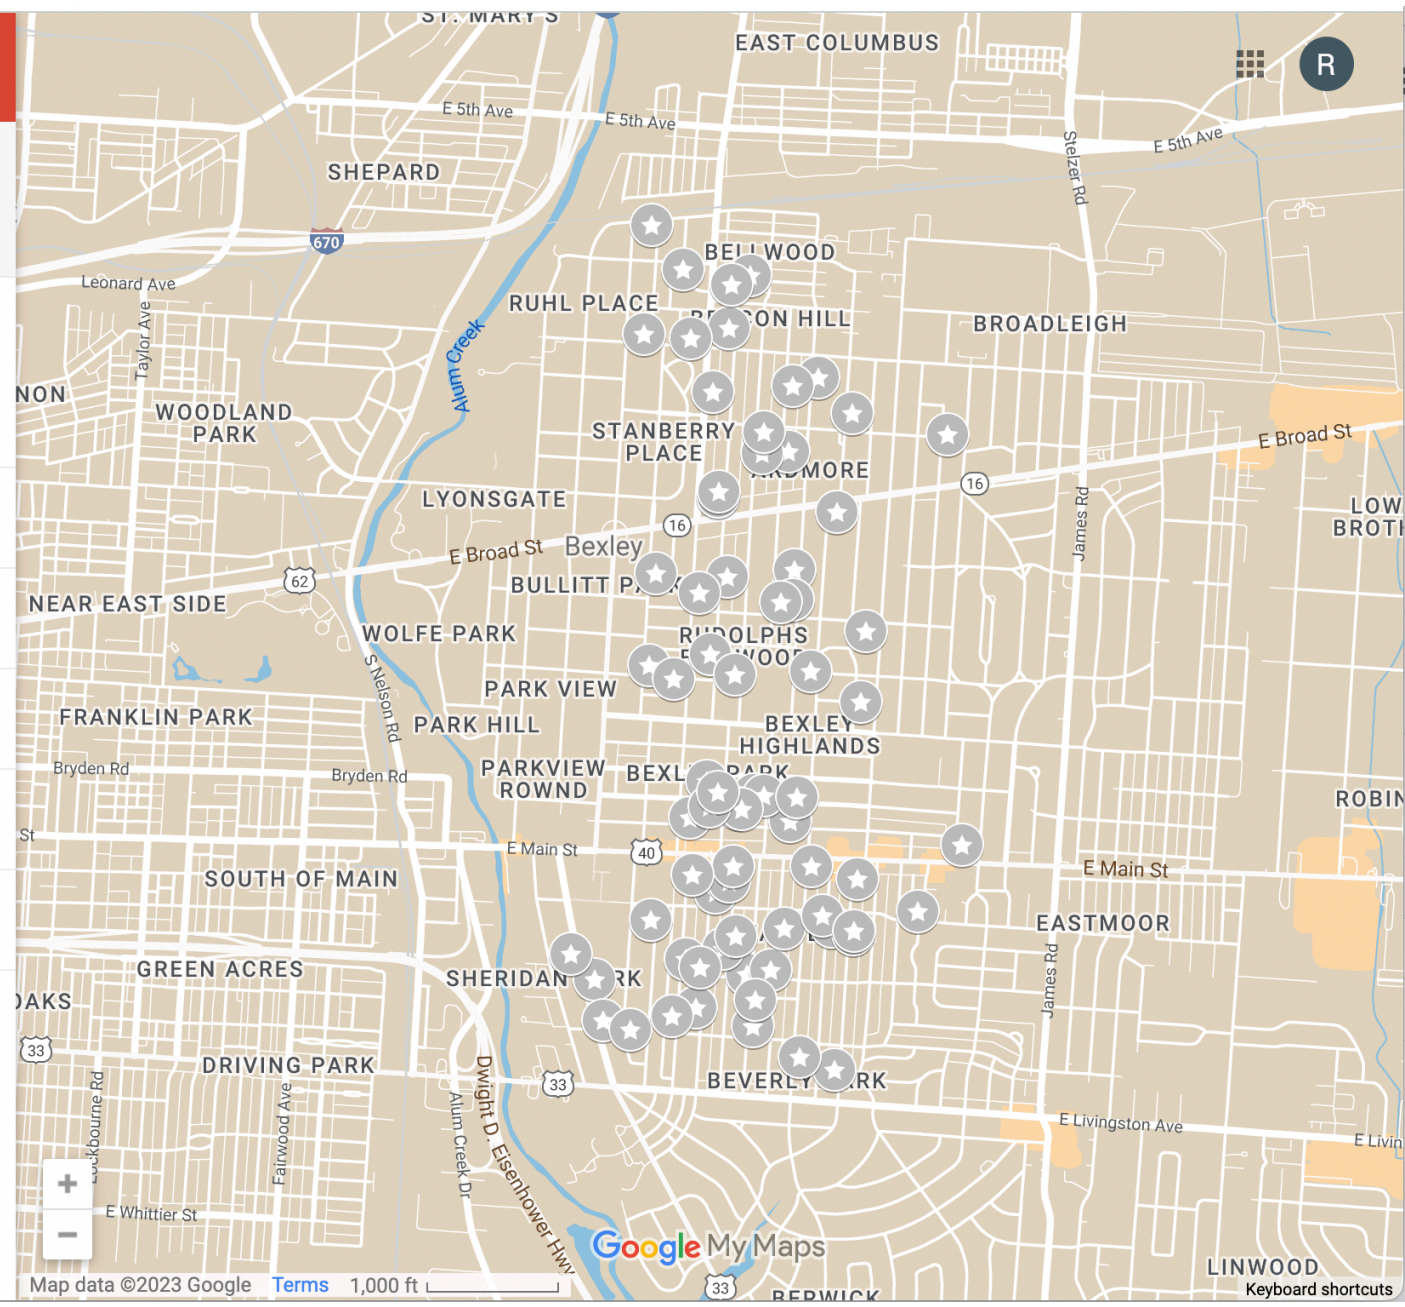

Treatment 4

Made with Google My Maps

Map data ©2023 Google [Terms](#) 1,000 ft

Google My Maps

LINWOOD
Keyboard shortcuts

Bexley Mosquito Study

Alex Meyer

356 views

🏠 All items

Treatment 3

🏠 All items

Treatment 4

🏠 All items