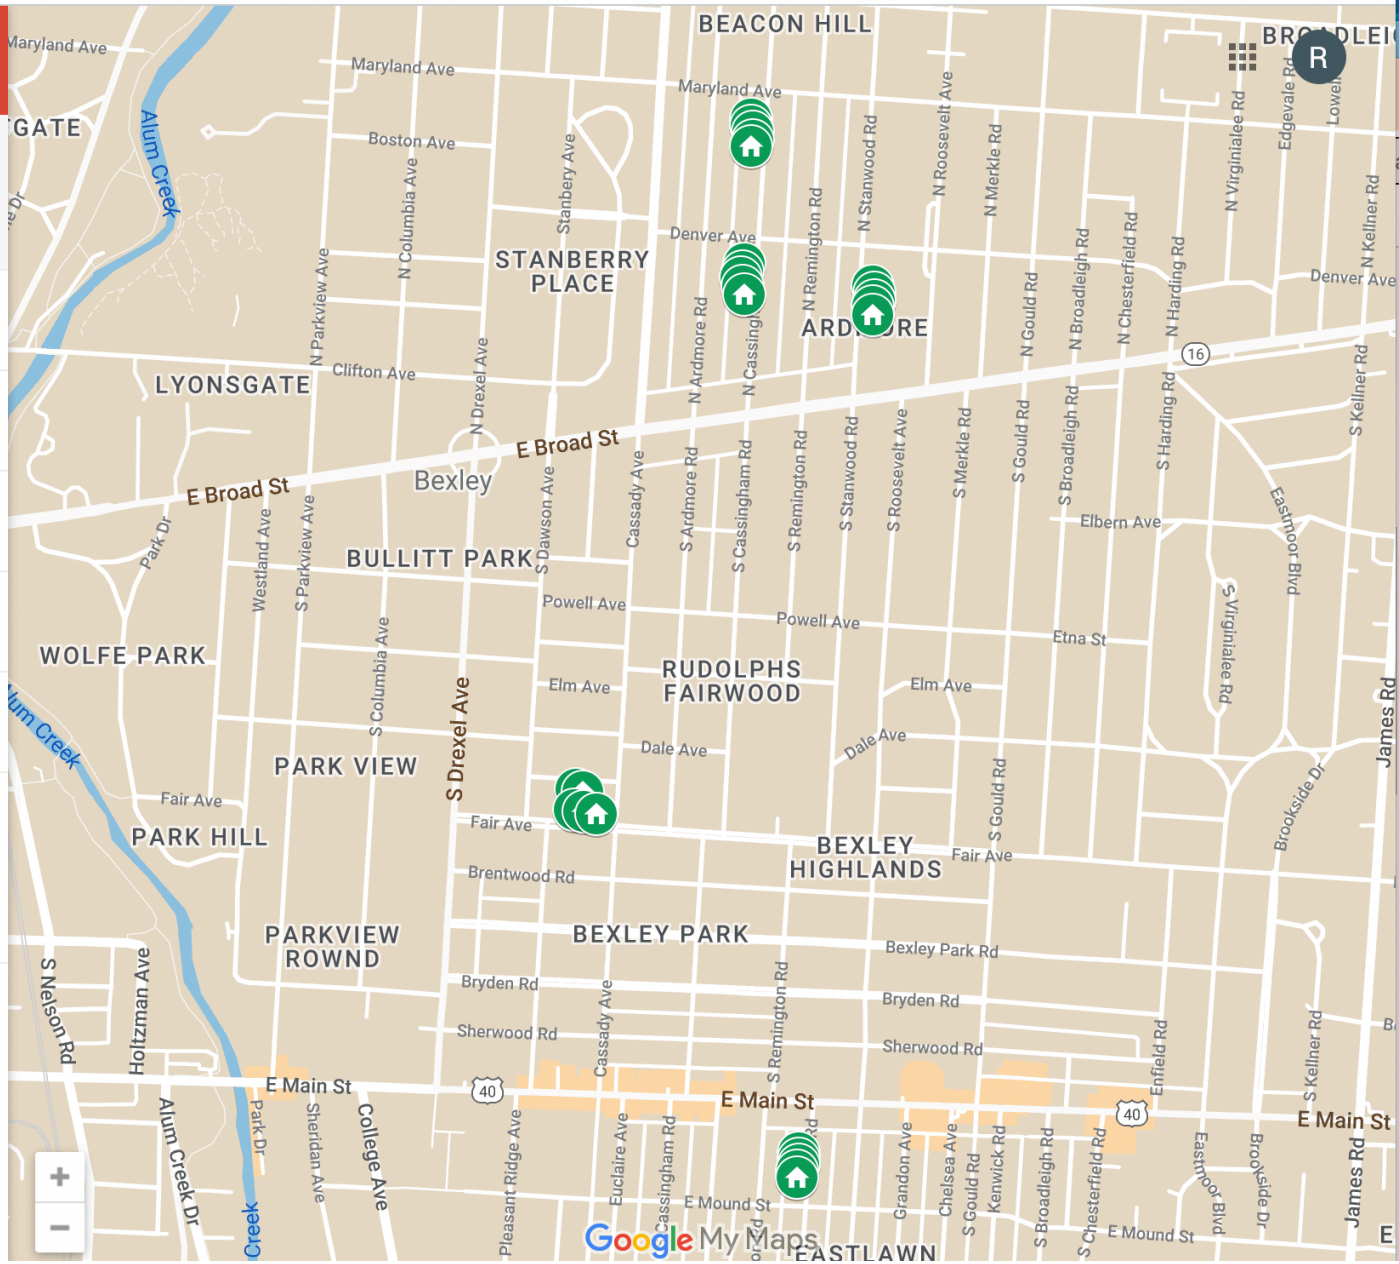

Made with Google My Maps

Map data ©2023 [Terms](#) 200 ft

Google My Maps

Keyboard shortcuts

356 views
Published on June 28, 2022

SHARE

Opt Outs

Survey responses updated.xlsx

Treatment 1

Treatment 2

Treatment 3

▼ All items

Treatment 4

356 views
Published on June 28, 2022

SHARE

- Opt Outs
- Survey responses updated.xlsx
- Treatment 1
- Treatment 2
- Treatment 3
- Treatment 4**
- ⌵ 🏠 All items

🏠 All items

Treatment 3

🏠 All items

Treatment 4

🏠 All items