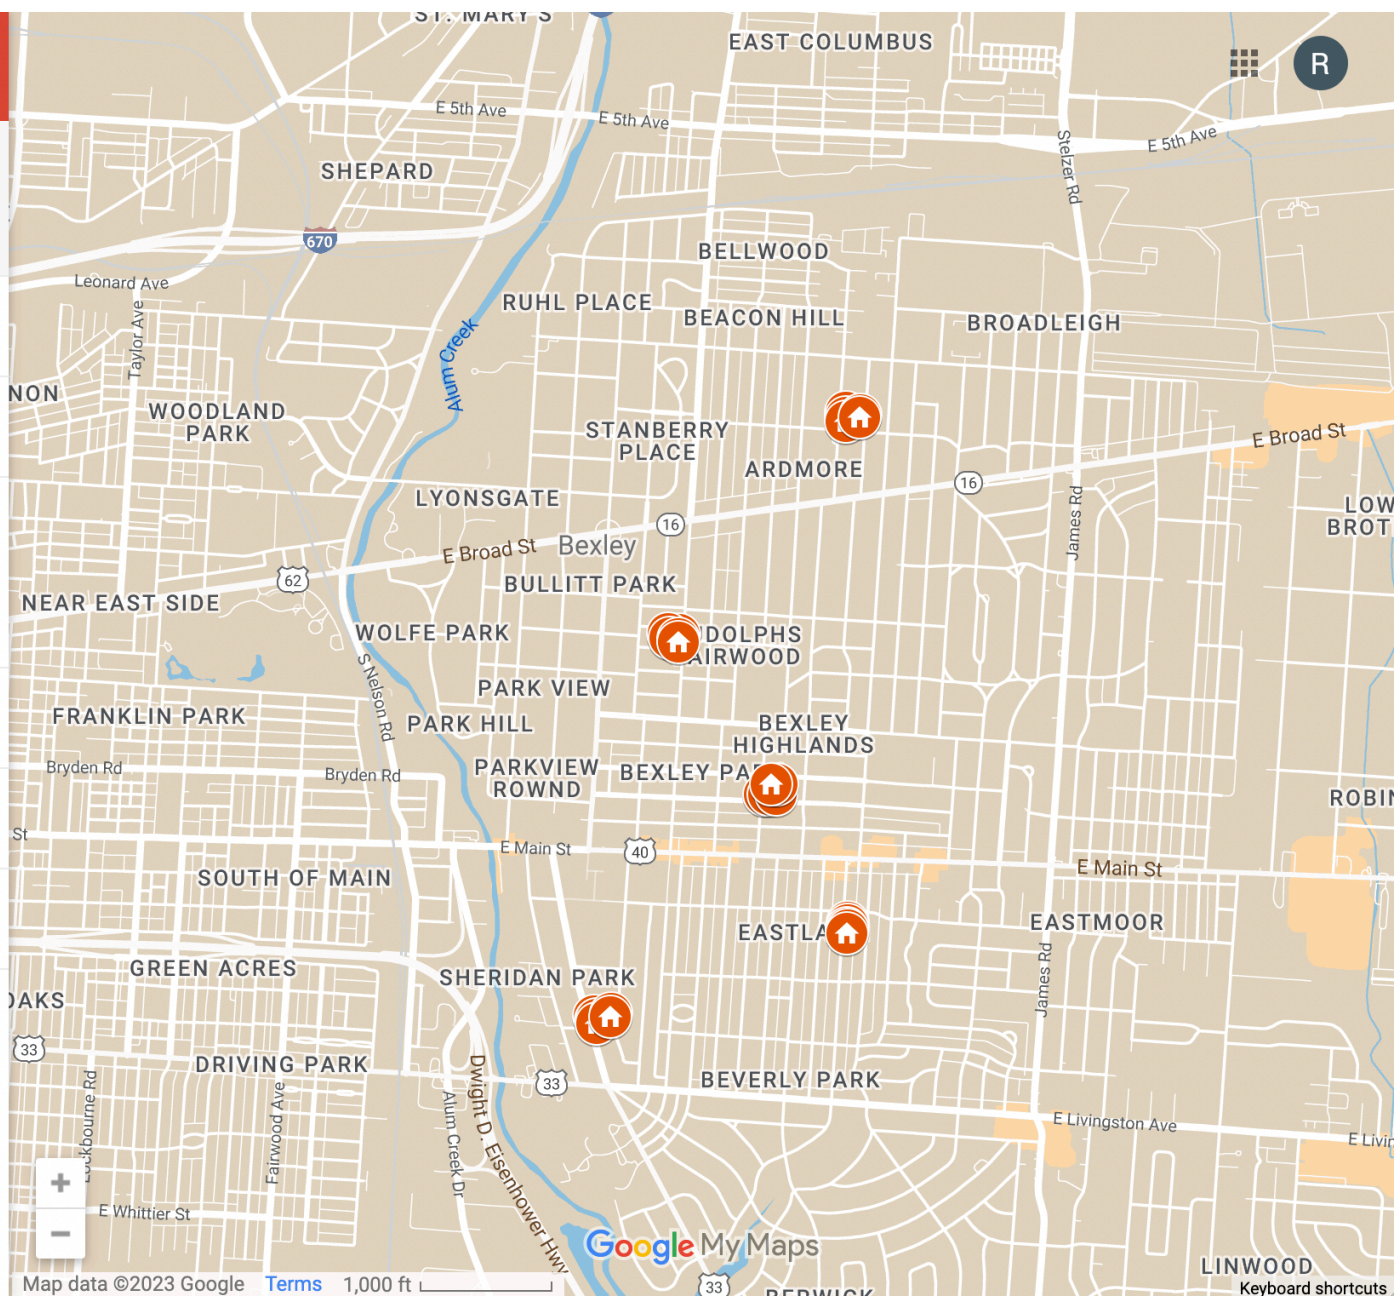

356 views
Published on June 28, 2022
[SHARE](#)

- ☐ Opt Outs
- ☐ Survey responses updated.xlsx
- ☒ **Treatment 1**
  - 🏠 All items
- ☐ Treatment 2
- ☐ Treatment 3
- ☐ Treatment 4

Made with Google My Maps