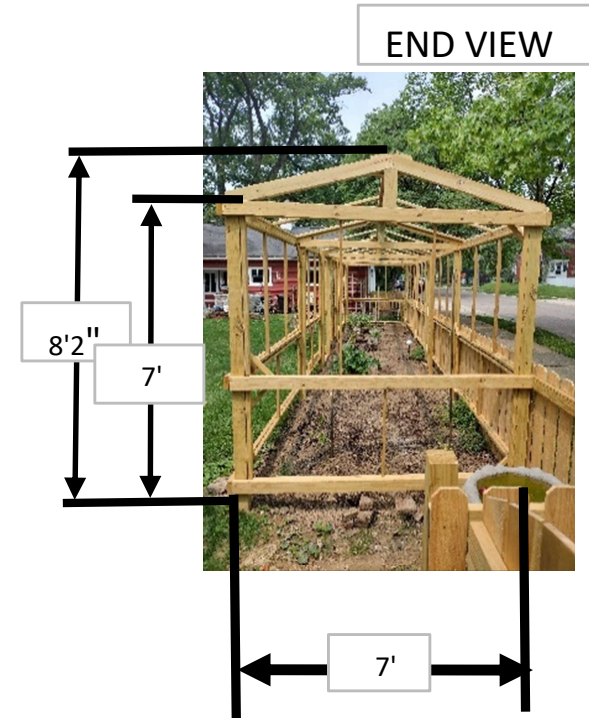

733 VERNON ROAD GARDEN SCREEN

BACK YARD VIEW

END VIEW

- MATERIAL LIST**
- 2X4 TRUSSES & FRAME
 - (12) 4X4 POSTS
 - (20) 2X2 SCREEN FRAMES
 - 6X42" DOG EARED PICKET FENCING

SCREEN TIGHT
Timberline 36-in x 80-in Pressure Treated Wood Hinged Screen Door

32'

36" X 80"
SCREEN DOOR

(20) SCREEN FRAMES

TEMPORARY
BLOCKING

SIDE WALK
VIEW