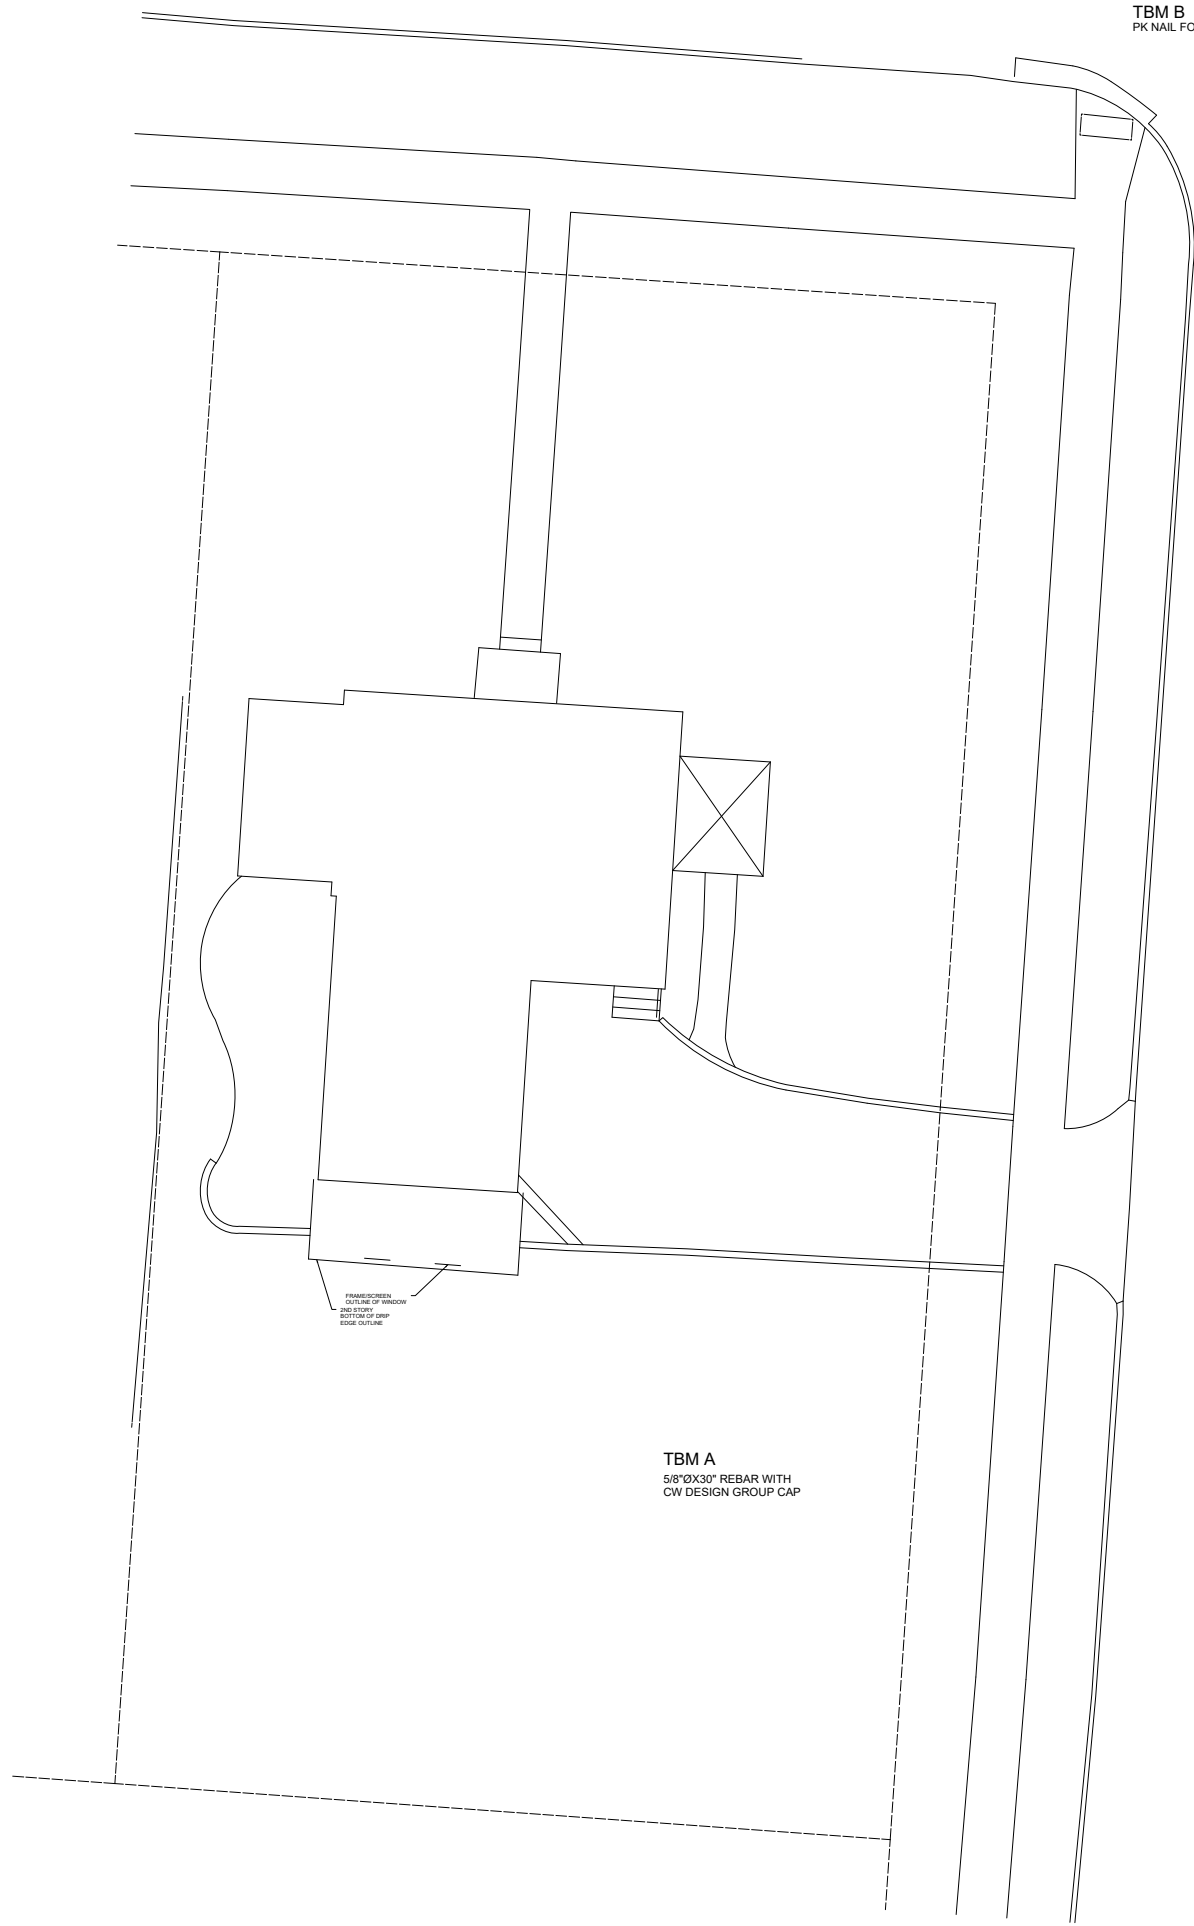

TBM B  
PK NAIL FOUND

TBM A  
5/8"ØX30" REBAR WITH  
CW DESIGN GROUP CAP