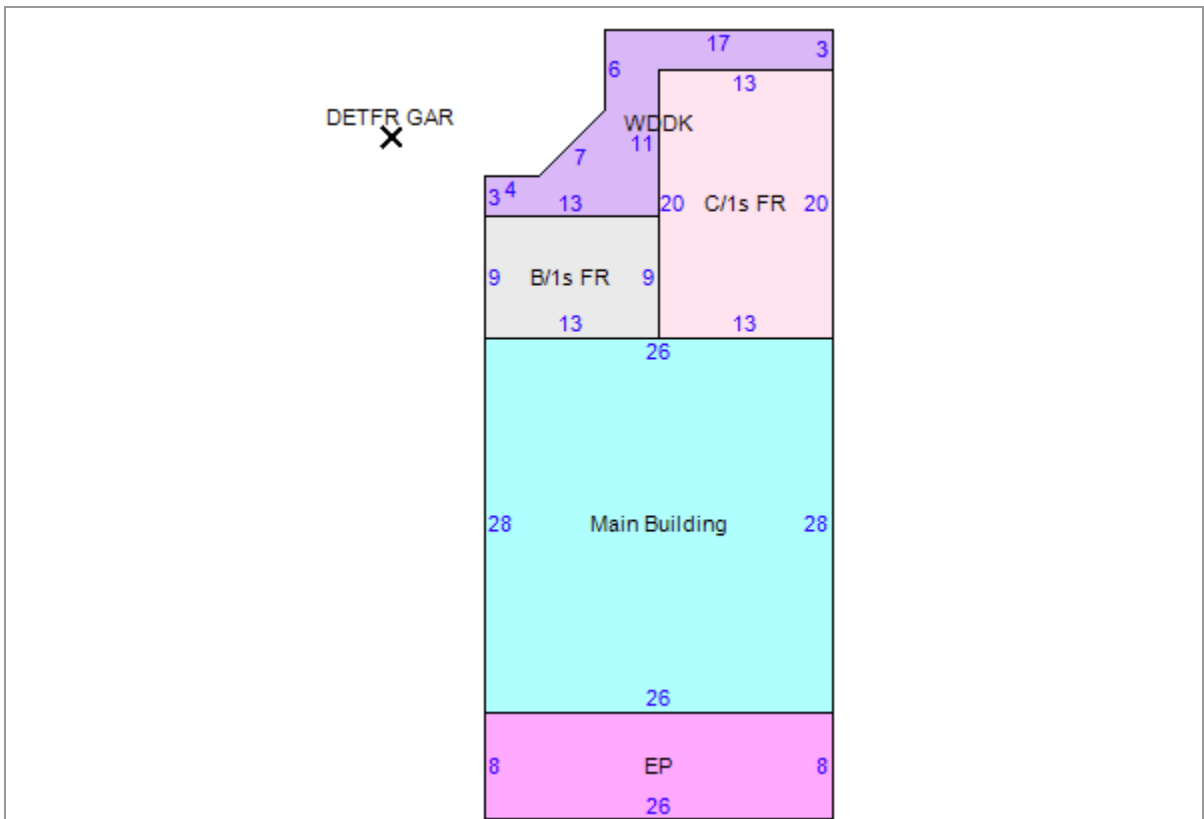

Printable page

Parcel ID: 020-000230-00
 HANFT SETH J

Map Routing: 020-N023 -080-00
 148 S ARDMORE RD

Item	Area
Main Building	728
EP - 14:ENCLOSED FRAME PORCH	208
DETFR GAR - RG1:DETACHED FRAME GARAGE	400
B/1s FR - 32/10:UNF BASEMENT/ONE STORY FRAME	117
C/1s FR - 36/10:CRAWL/ONE STORY FRAME	260
WDDK - 38:WOOD DECK	135