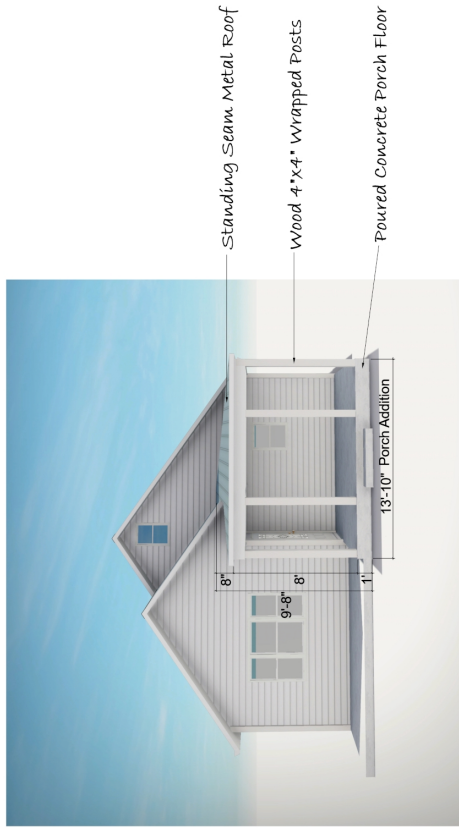

South Elevation(side)

West Elevation(Front)

Design by:

Ryan Brothers' Landscaping

1239 Stimmel Rd.
Columbus, OH 43283

Phone Number: 614-800-2279
E-mail: www.ryanbrotherslandscaping.com

690 Vernon Rd.
Bexley, Oh 43209

Revised
February 5, 2024

Front Porch Elevations