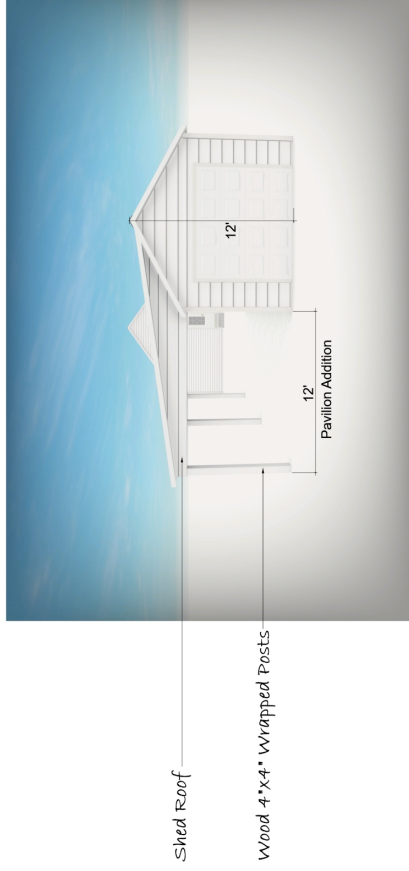

South Elevation(Side)

East Elevation(Back)

Design by:

**Ryan Brothers' Landscaping**

1239 Stimmel Rd.  
Columbus, OH 43283

Phone Number: 614-800-2279  
E-mail: [www.ryanbrotherslandscaping.com](http://www.ryanbrotherslandscaping.com)

**Garage Pavilion Elevations**

690 Vernon Rd.  
Bexley, Oh 43209

Revised  
February 5, 2024