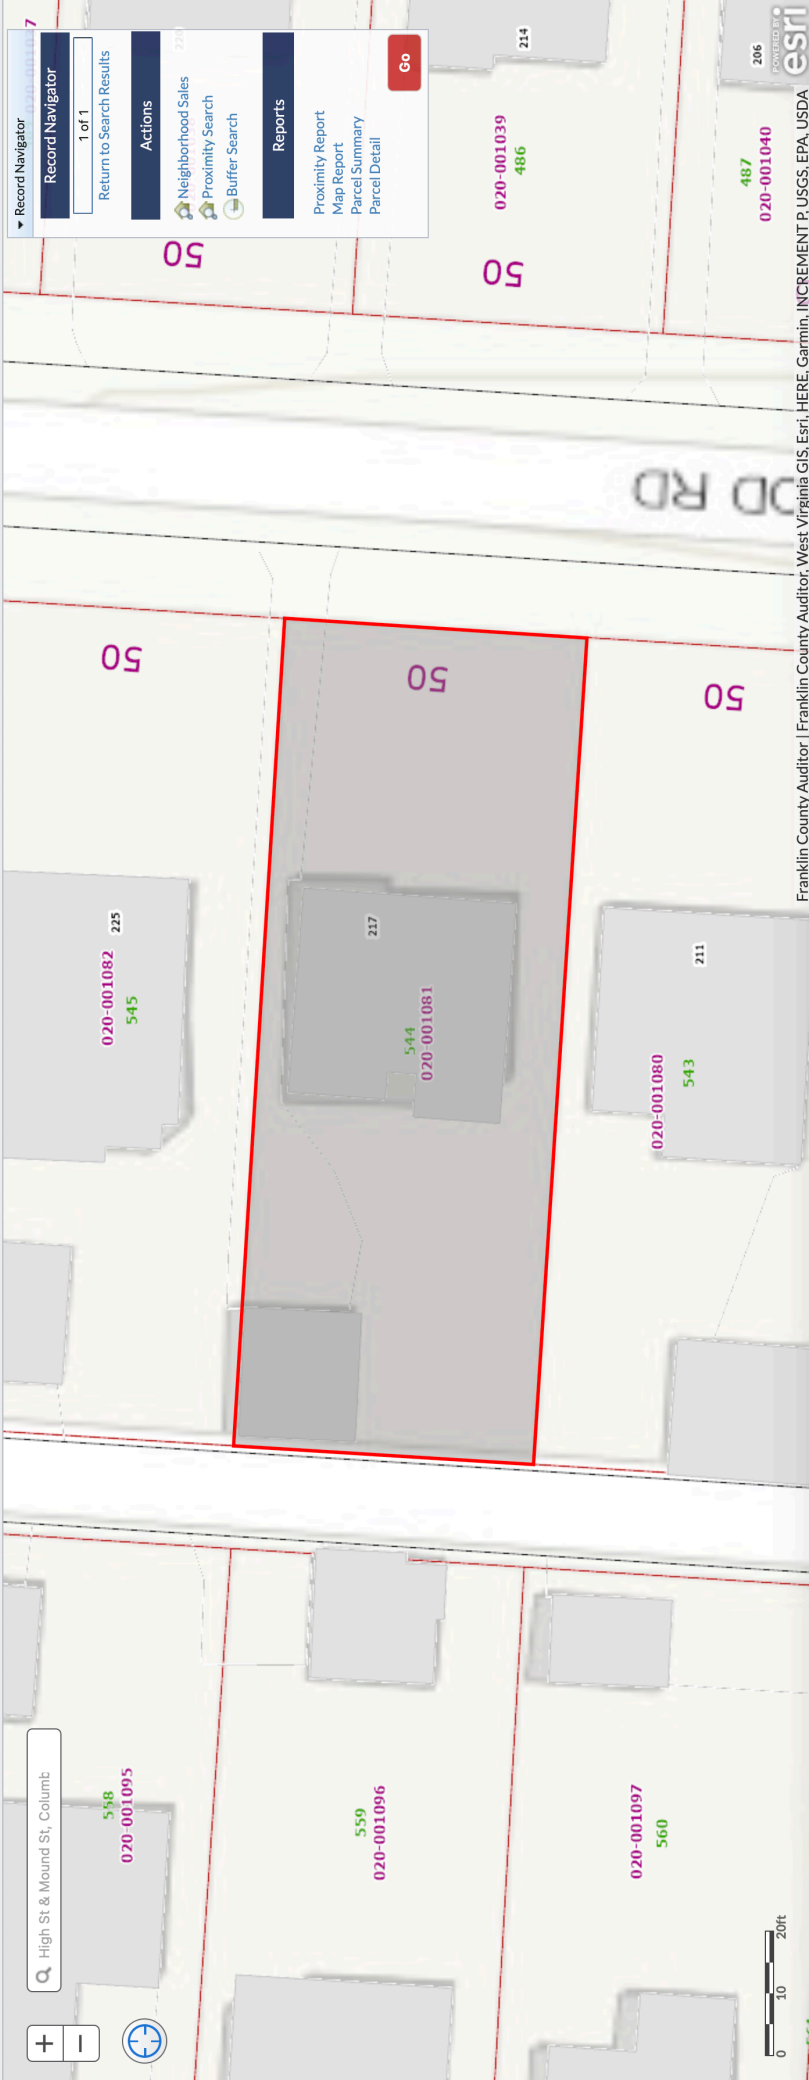

Map navigation and search tools including zoom in (+), zoom out (-), home, and search icons. A search bar contains the text "High St & Mound St, Columb".

Record Navigator 1 of 1
Return to Search Results

Actions
Neighborhood Sales
Proximity Search
Buffer Search

Reports
Proximity Report
Map Report
Parcel Summary
Parcel Detail

Go