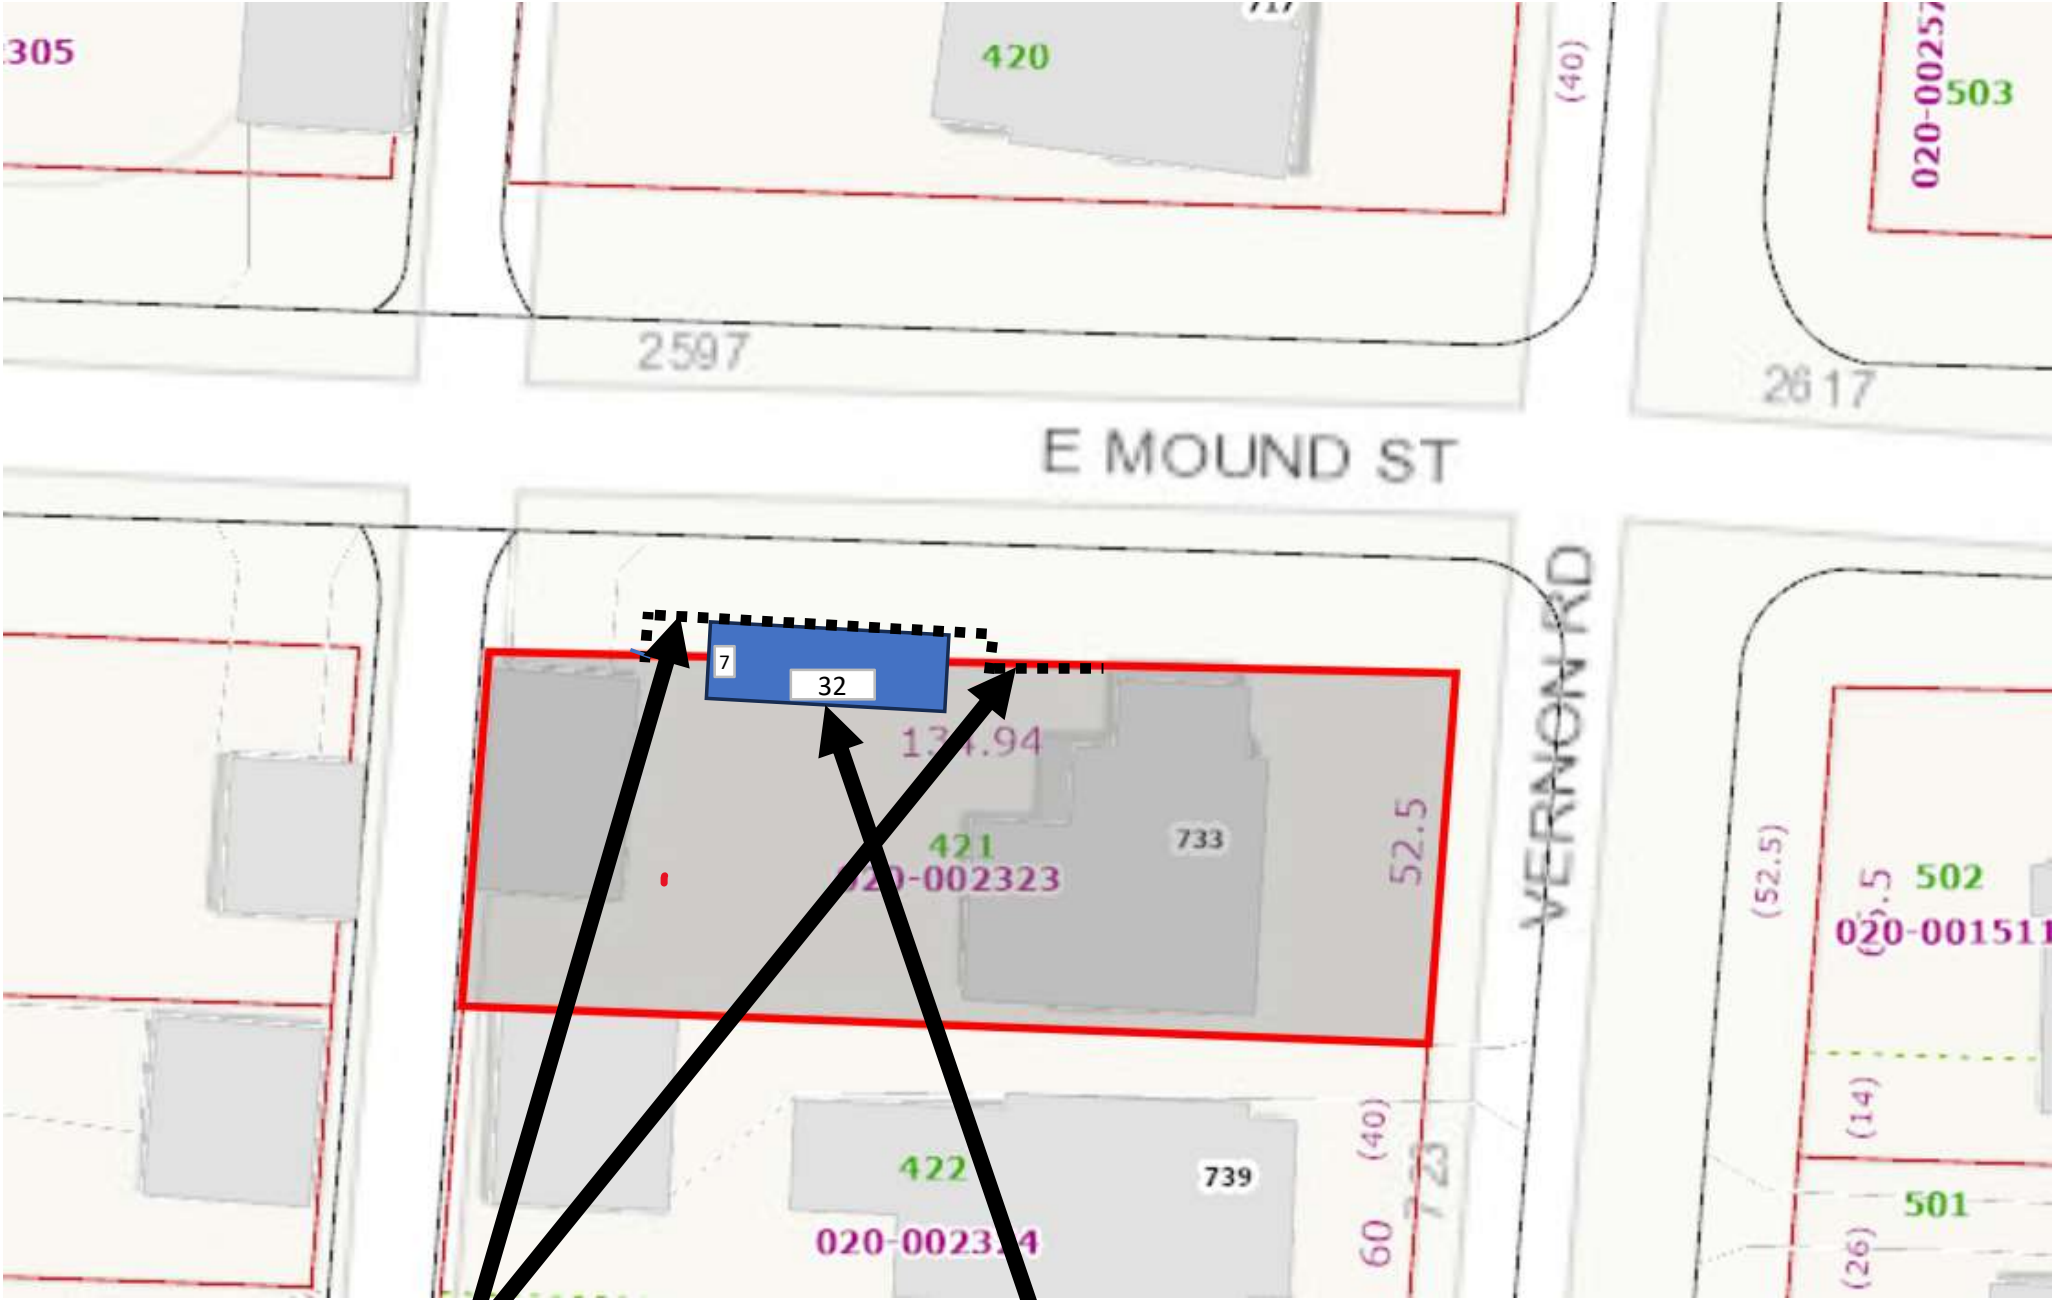

733 VERNON RD GARDEN SCREEN

EXISTING FENCE LINE

GARDEN SCREEN STRUCTURE
7' X 32' LONG (224 SF)