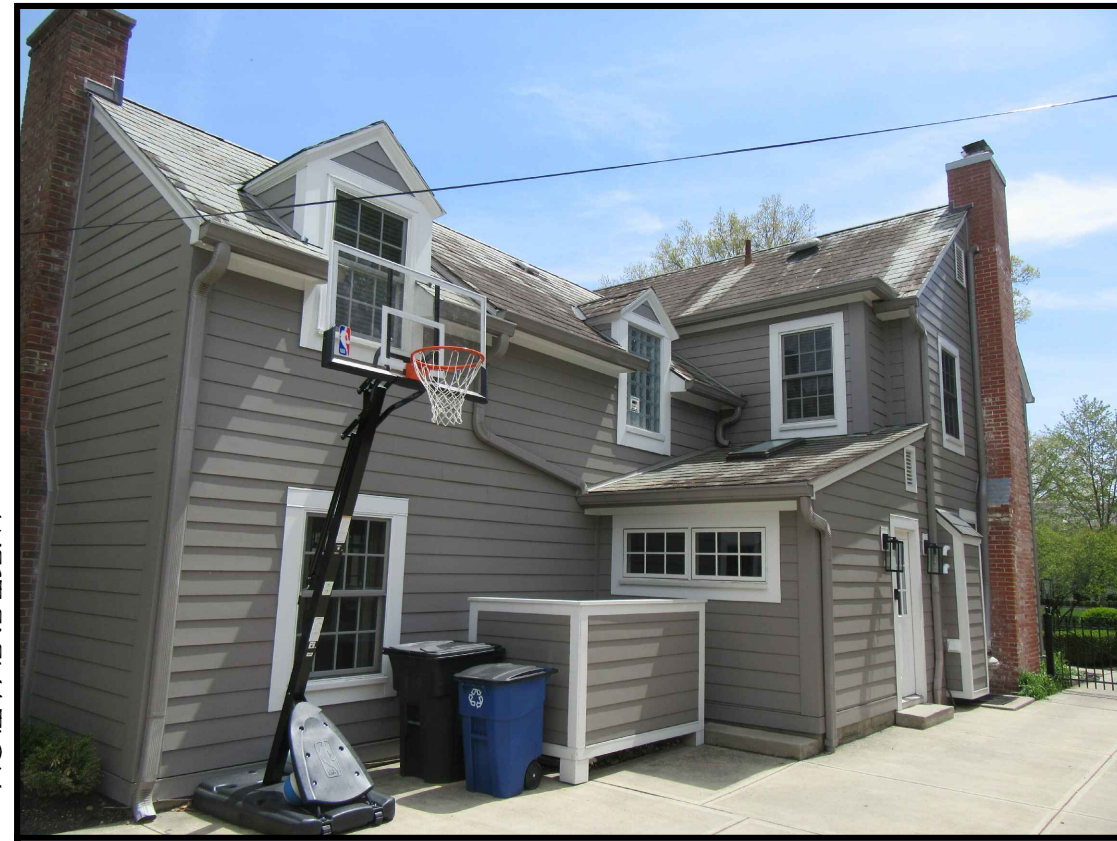

SOUTH ELEVATION

WEST ELEVATION

NORTH ELEVATION

EAST ELEVATION

COPYRIGHT©

LAUERHASS ARCHITECTURE, LLC
ALL RIGHTS RESERVED.

THE ARCHITECT'S DRAWINGS AND OTHER WORK ARE FOR USE SOLELY ON THIS PROJECT. THE ARCHITECT IS THE AUTHOR, AND RESERVES ALL RIGHTS. INFORMATION CONTAINED HEREIN SHALL NOT BE USED WITHOUT THE EXPRESS WRITTEN AUTHORIZATION OF THE ARCHITECT.

Date:
15 Aug 2023

Project Number:
23-024

Drawing Title:
Existing Photos

Project Name:
Tervo-Susi Residence

Scale:
n/a

Sheet Number:
1 of 1

Lauerhass Architecture
RENOVATION - ADDITION - NEW HOME