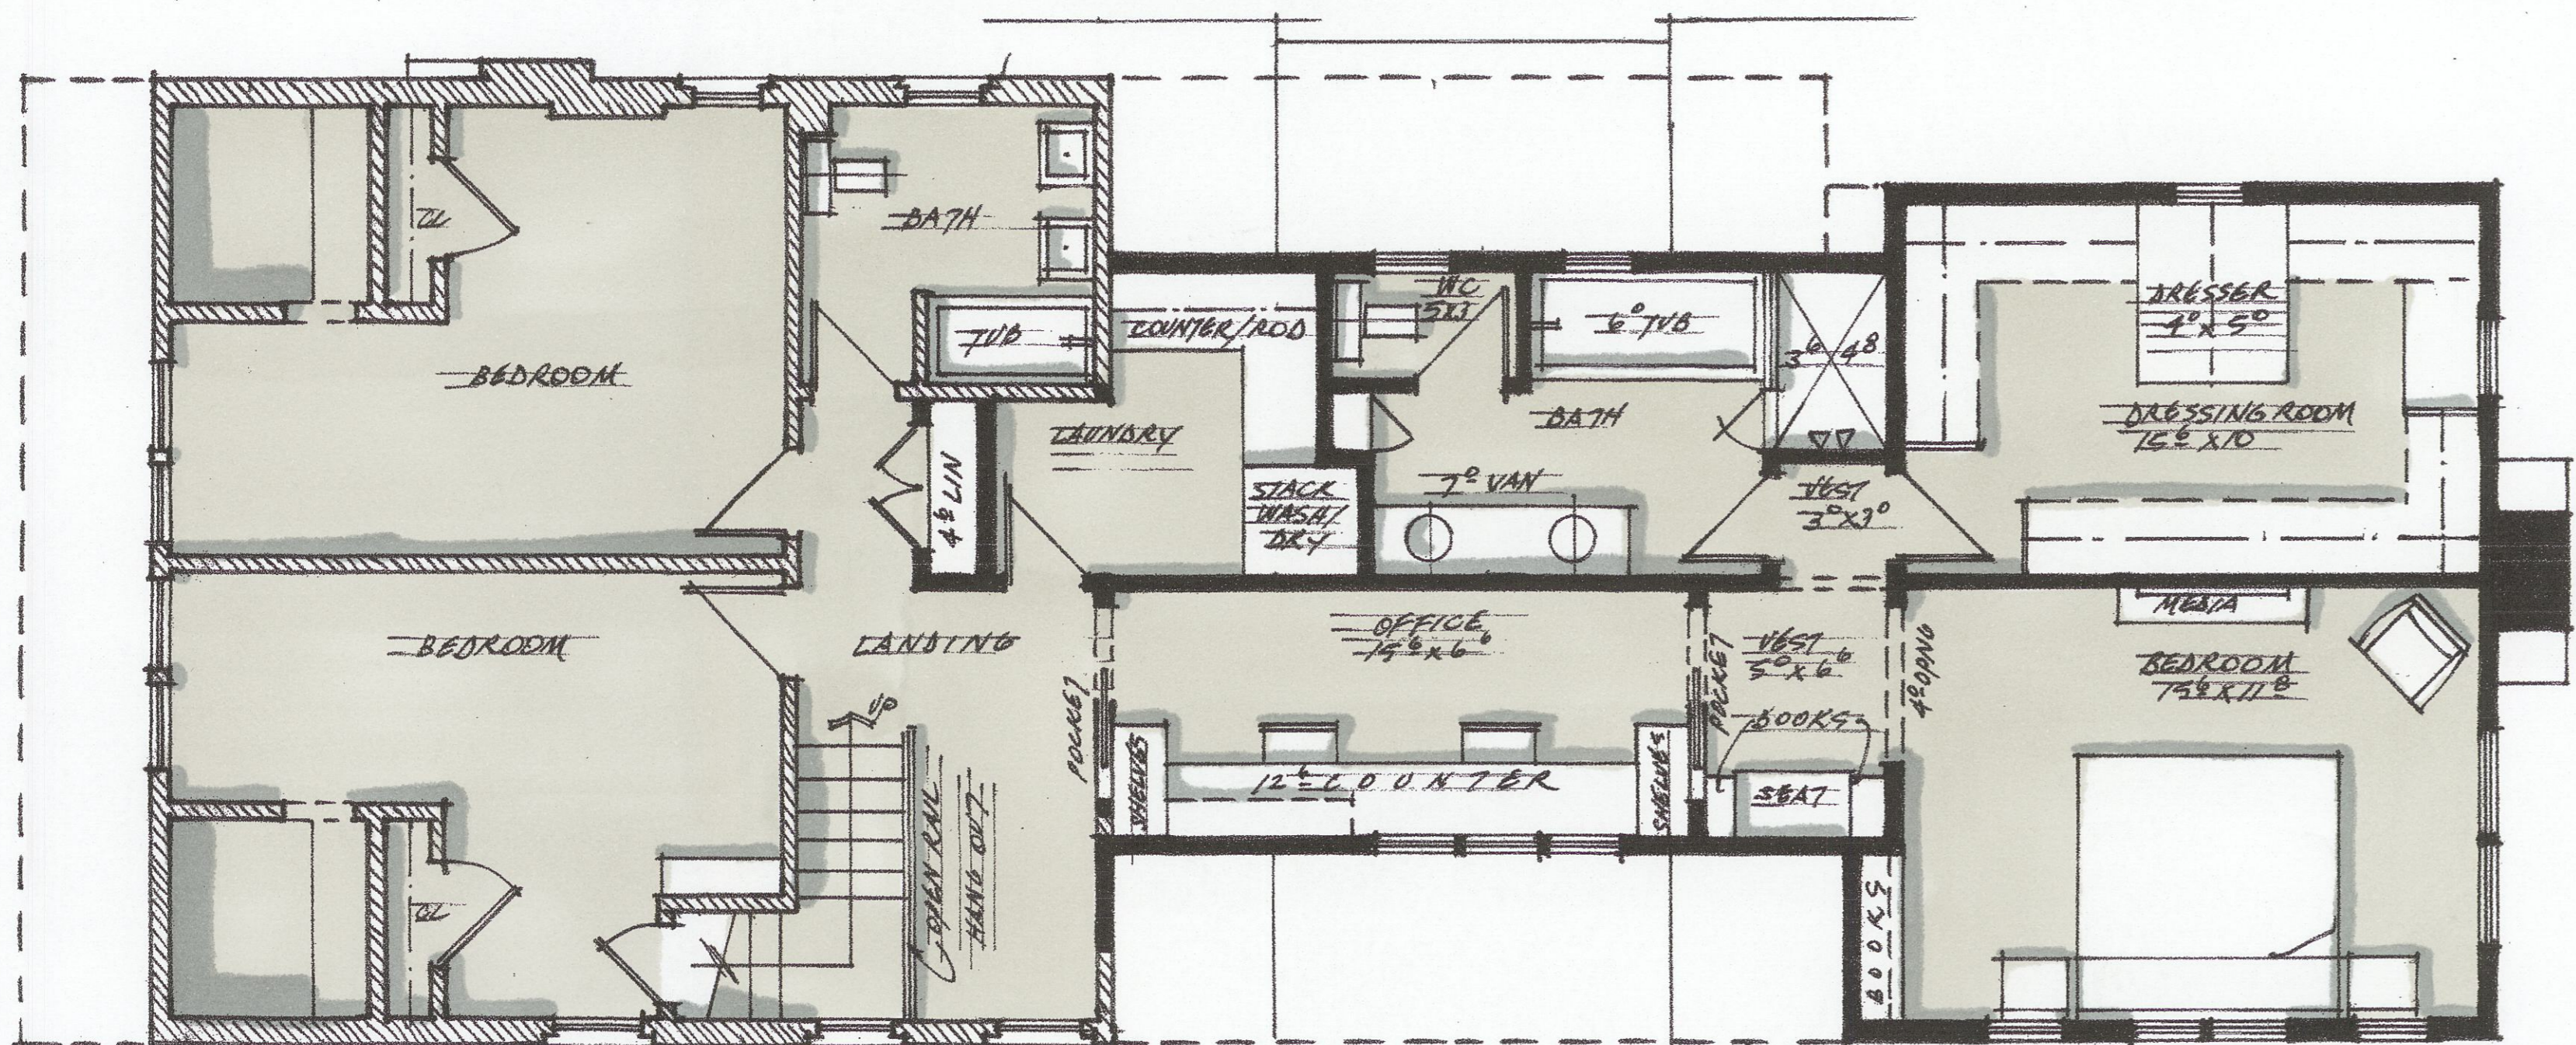

PETE FOSTER
Residential Design
LLC
Maite Residence
190 North Roosevelt Avenue
Bexley, Ohio
SEPTEMBER 16, 2020

South Elevation

East Elevation

North Elevation