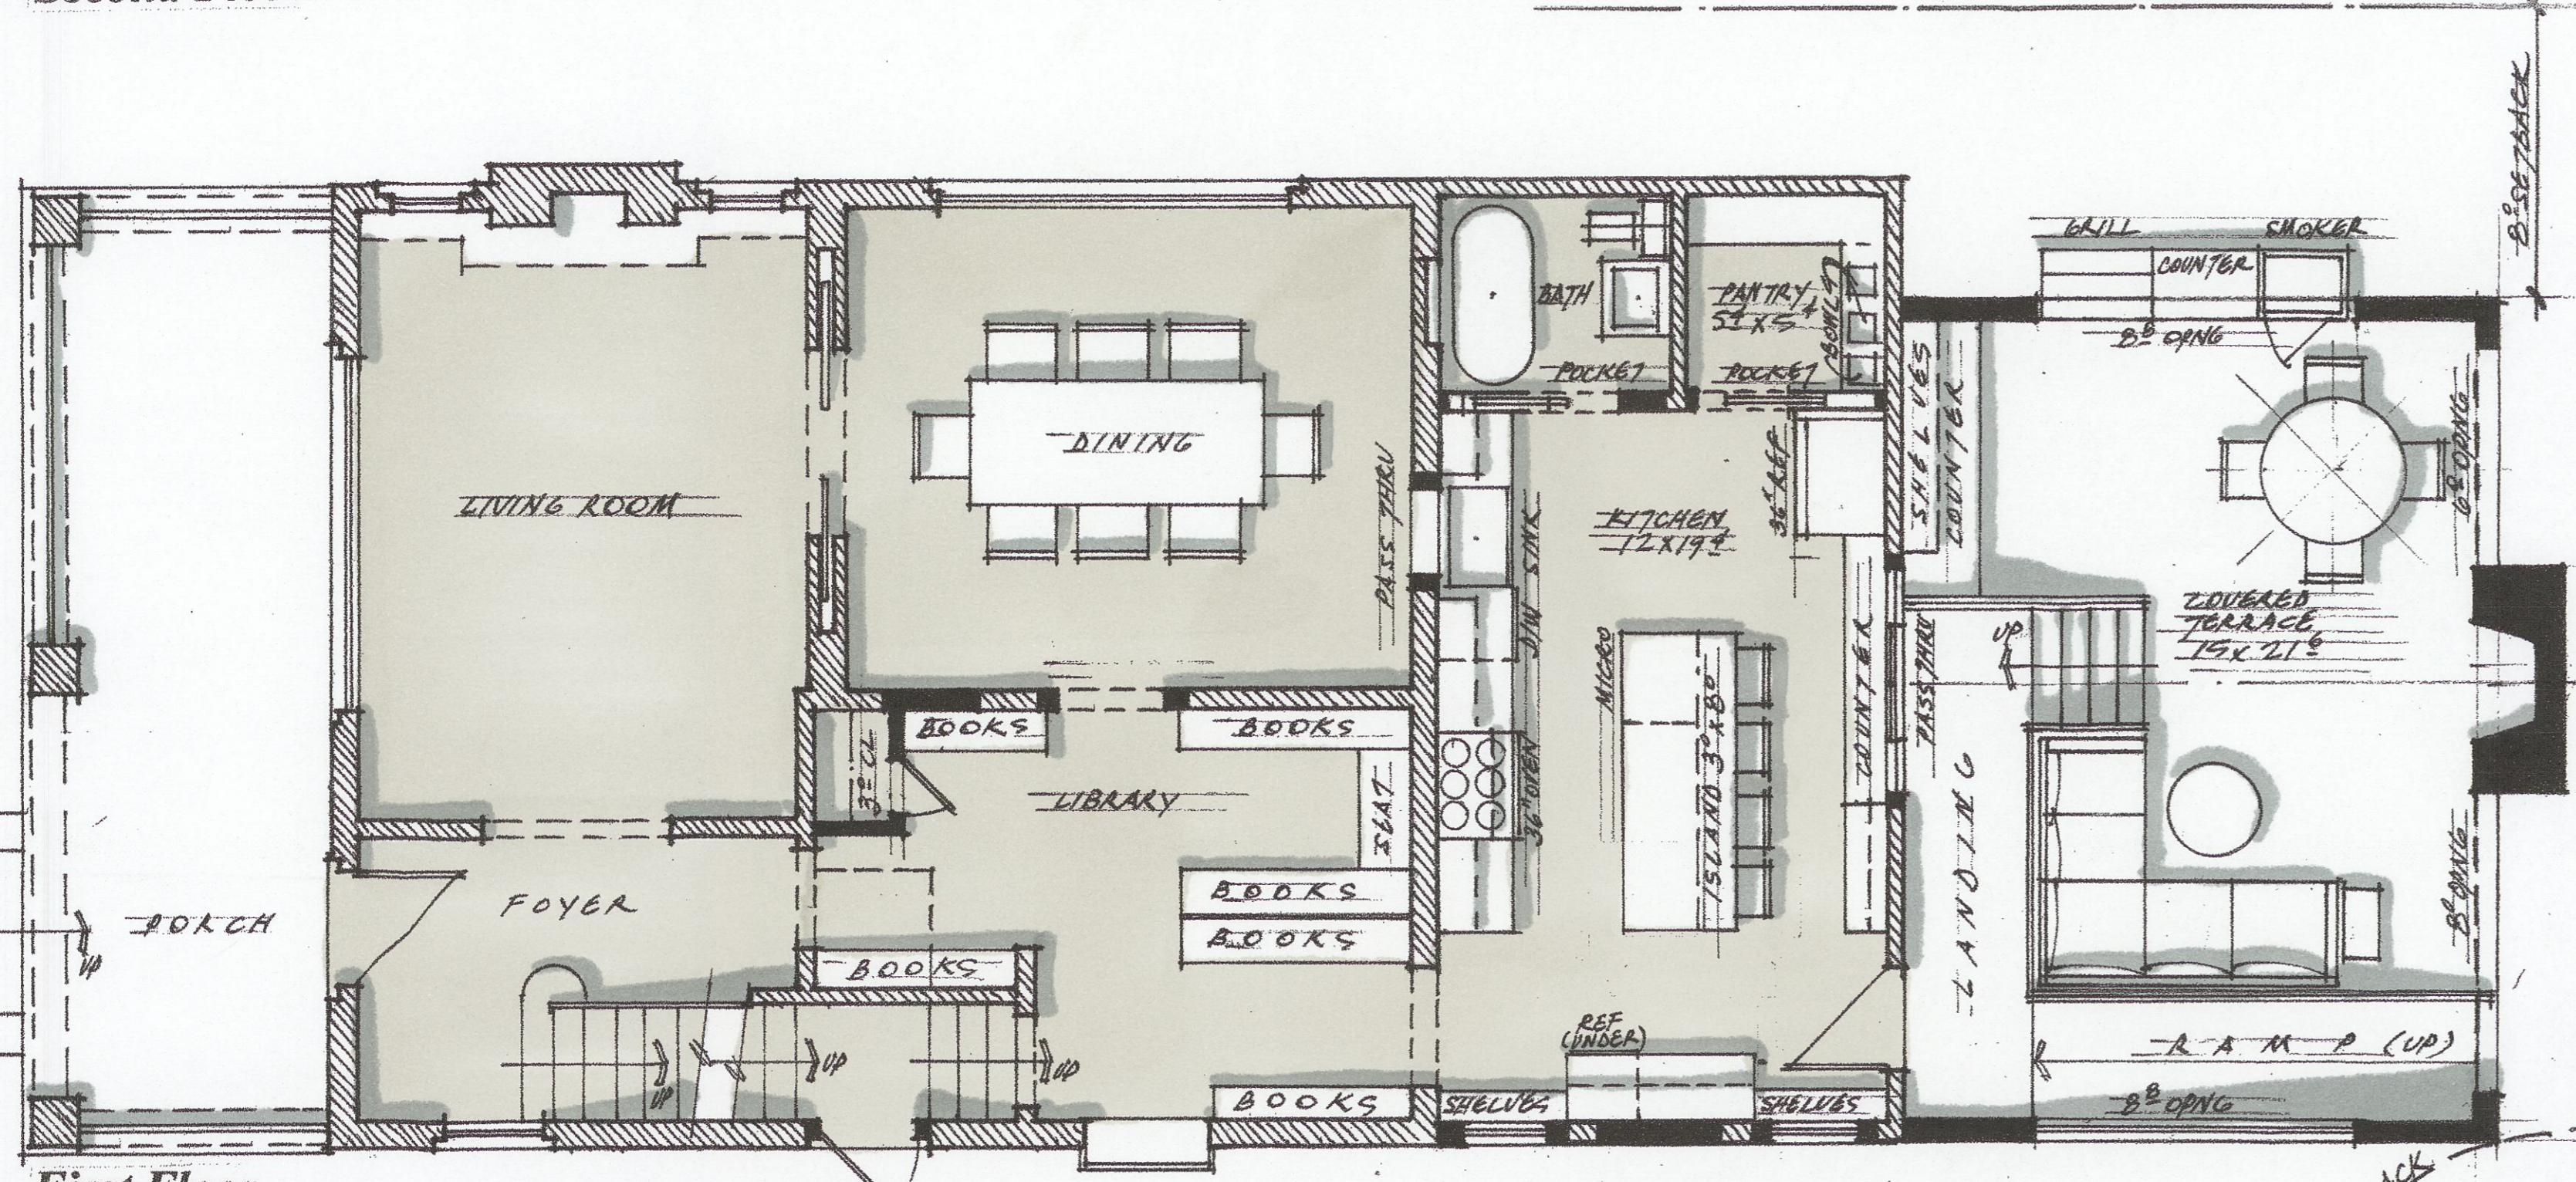

PETE FOSTER
Residential Design
LLC
Maite Residence
190 North Roosevelt Avenue
Bexley, Ohio
SEPTEMBER 16, 2020

South Elevation

East Elevation

North Elevation