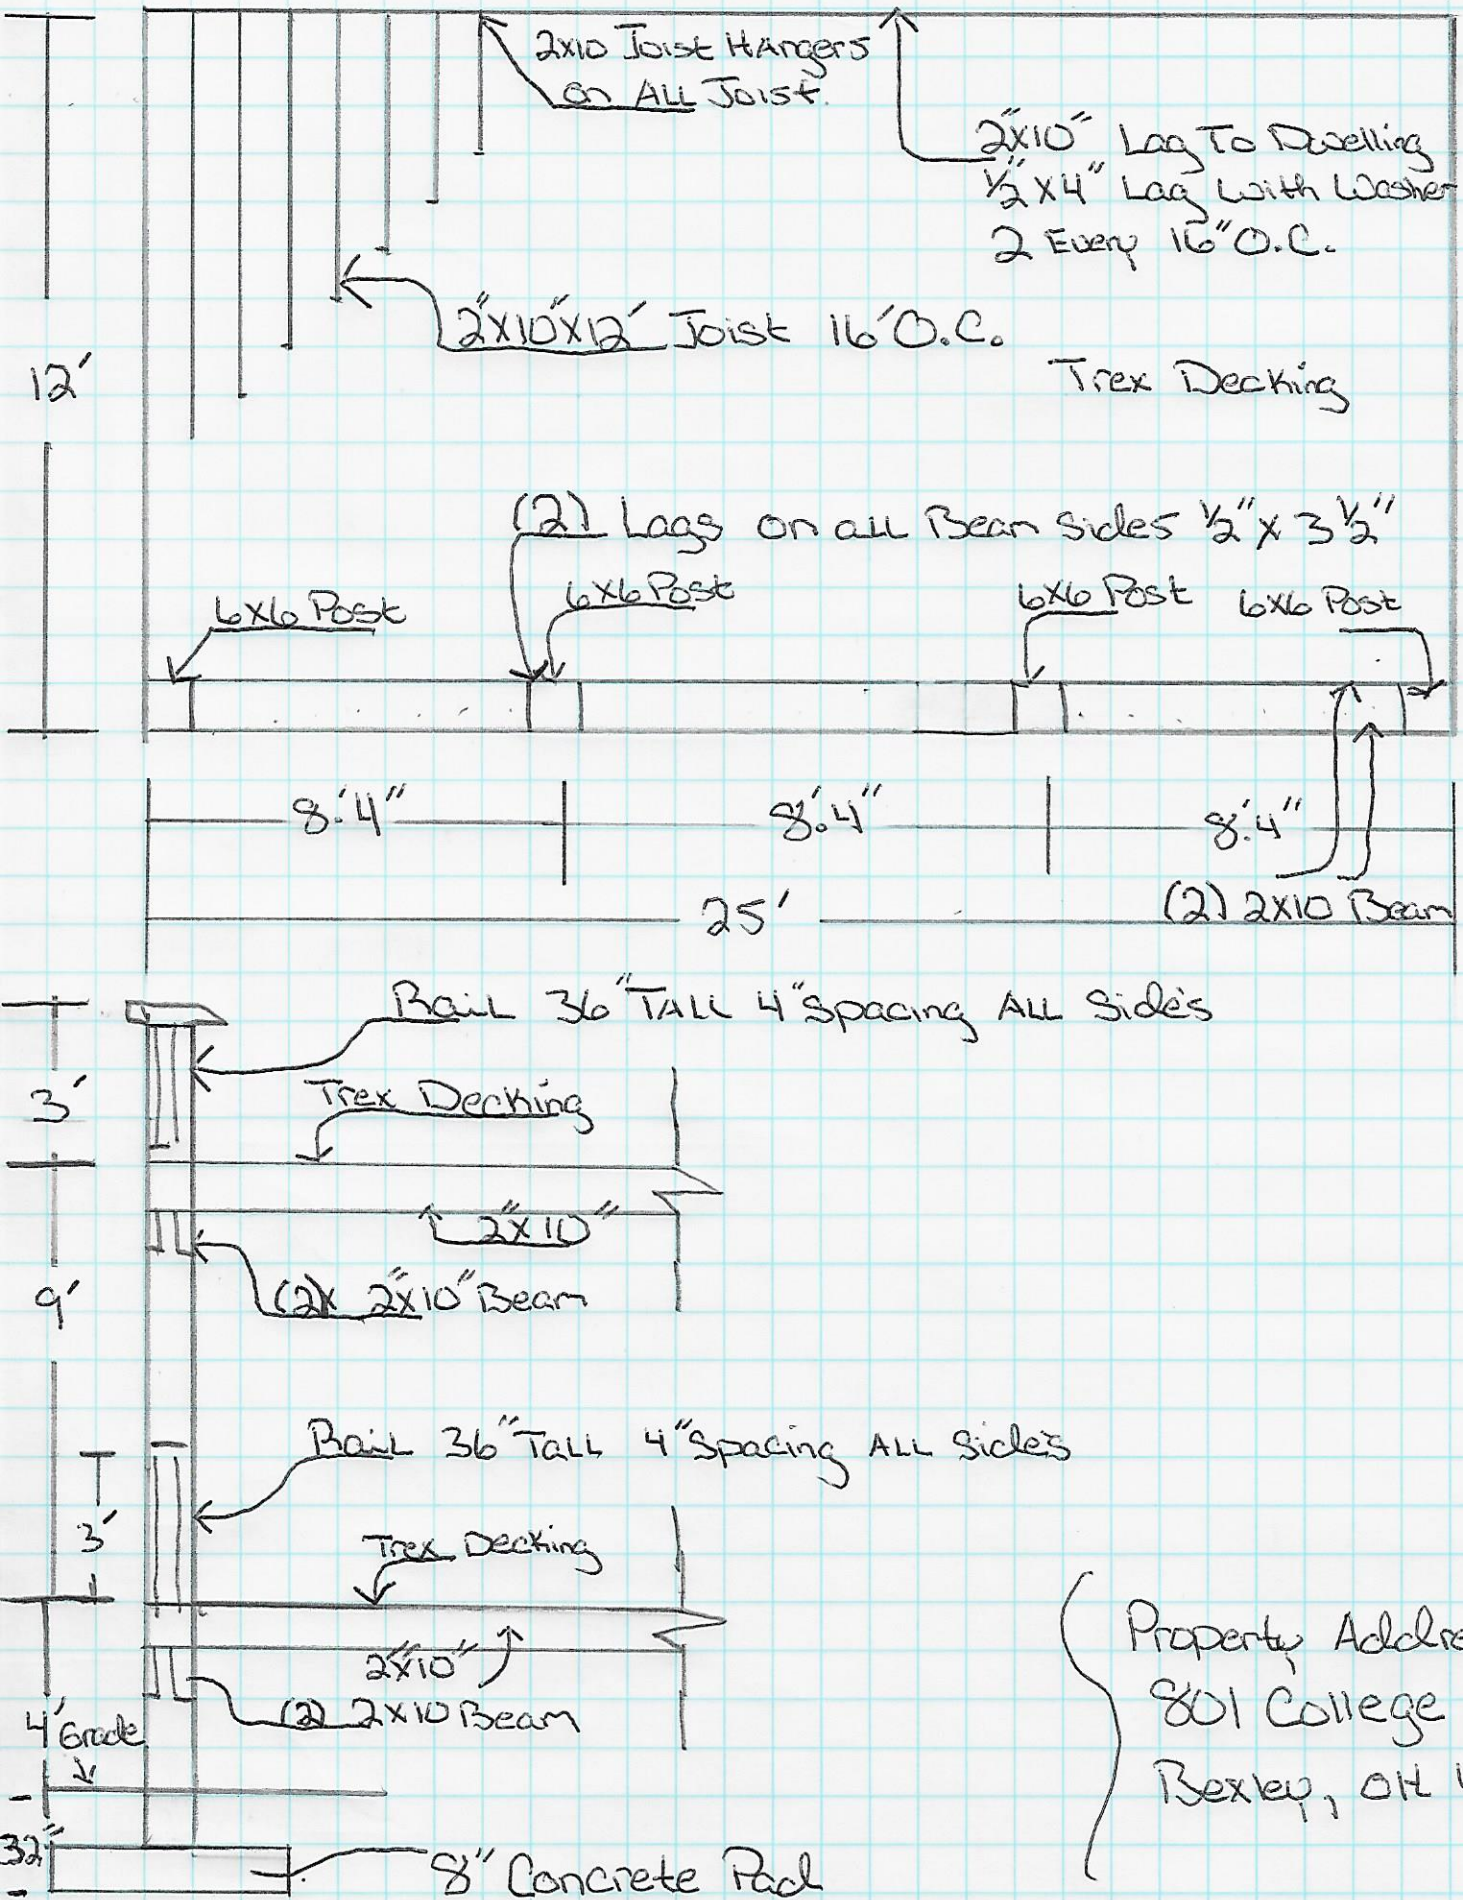

Both Deck Levels The Same

Property Address
801 College Ave
Bexley, OH 43209