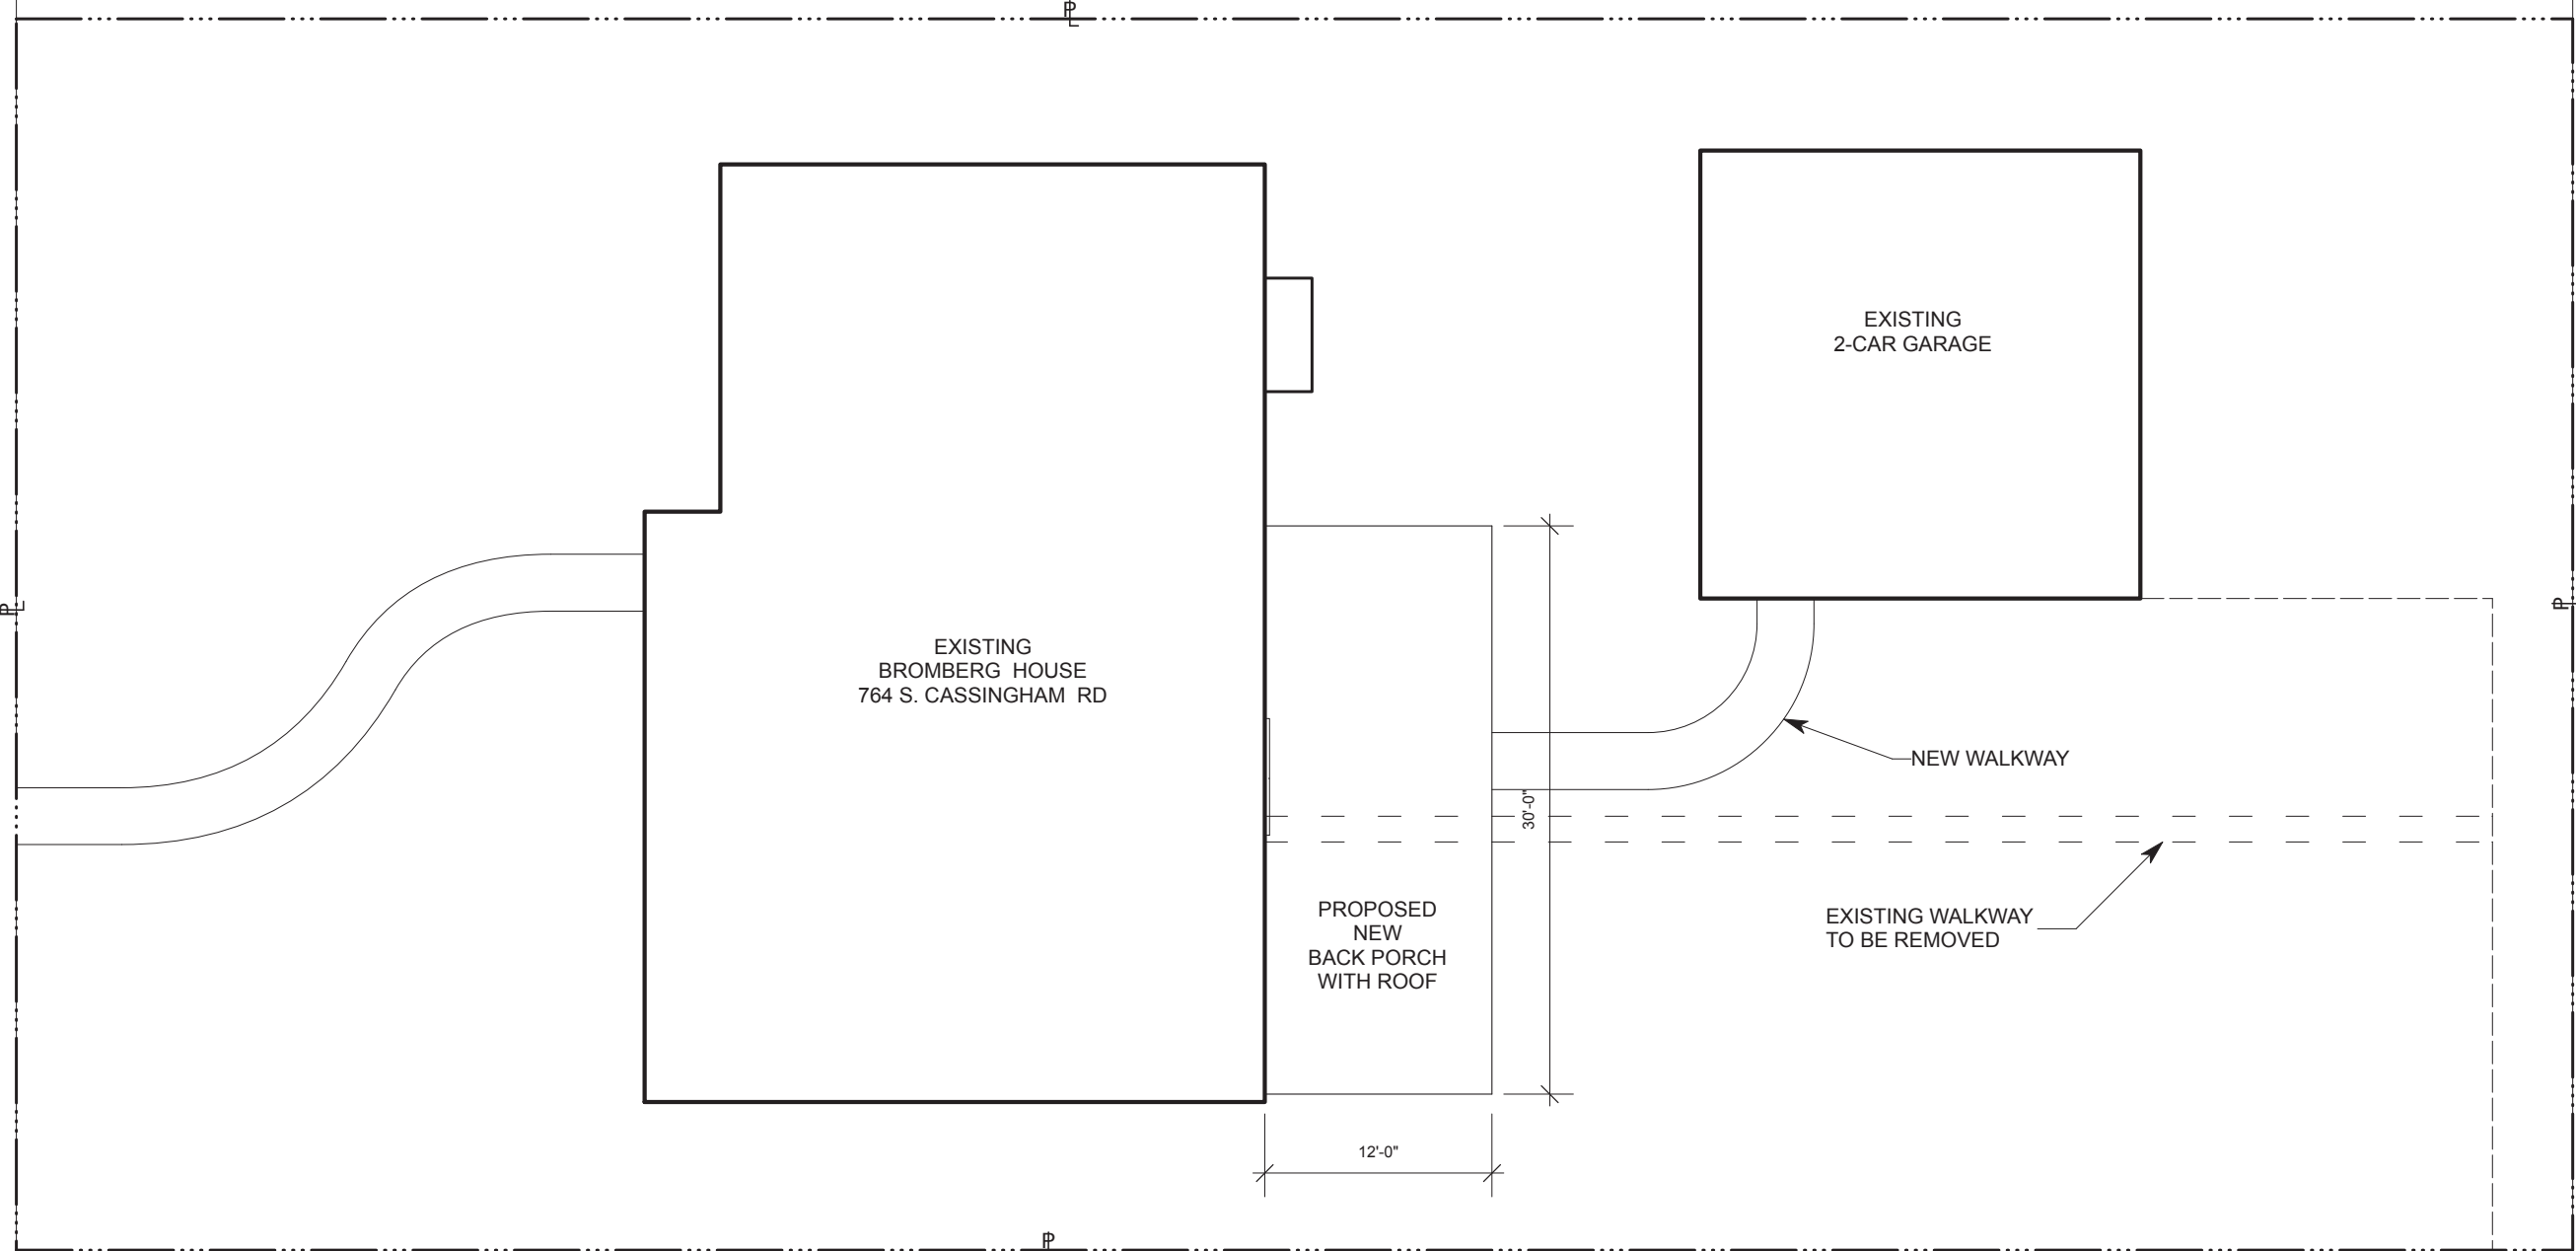

SOUTH CASSINGHAM ROAD

GRASS

PUBLIC SIDEWALK

SITE PLAN

1"=10'