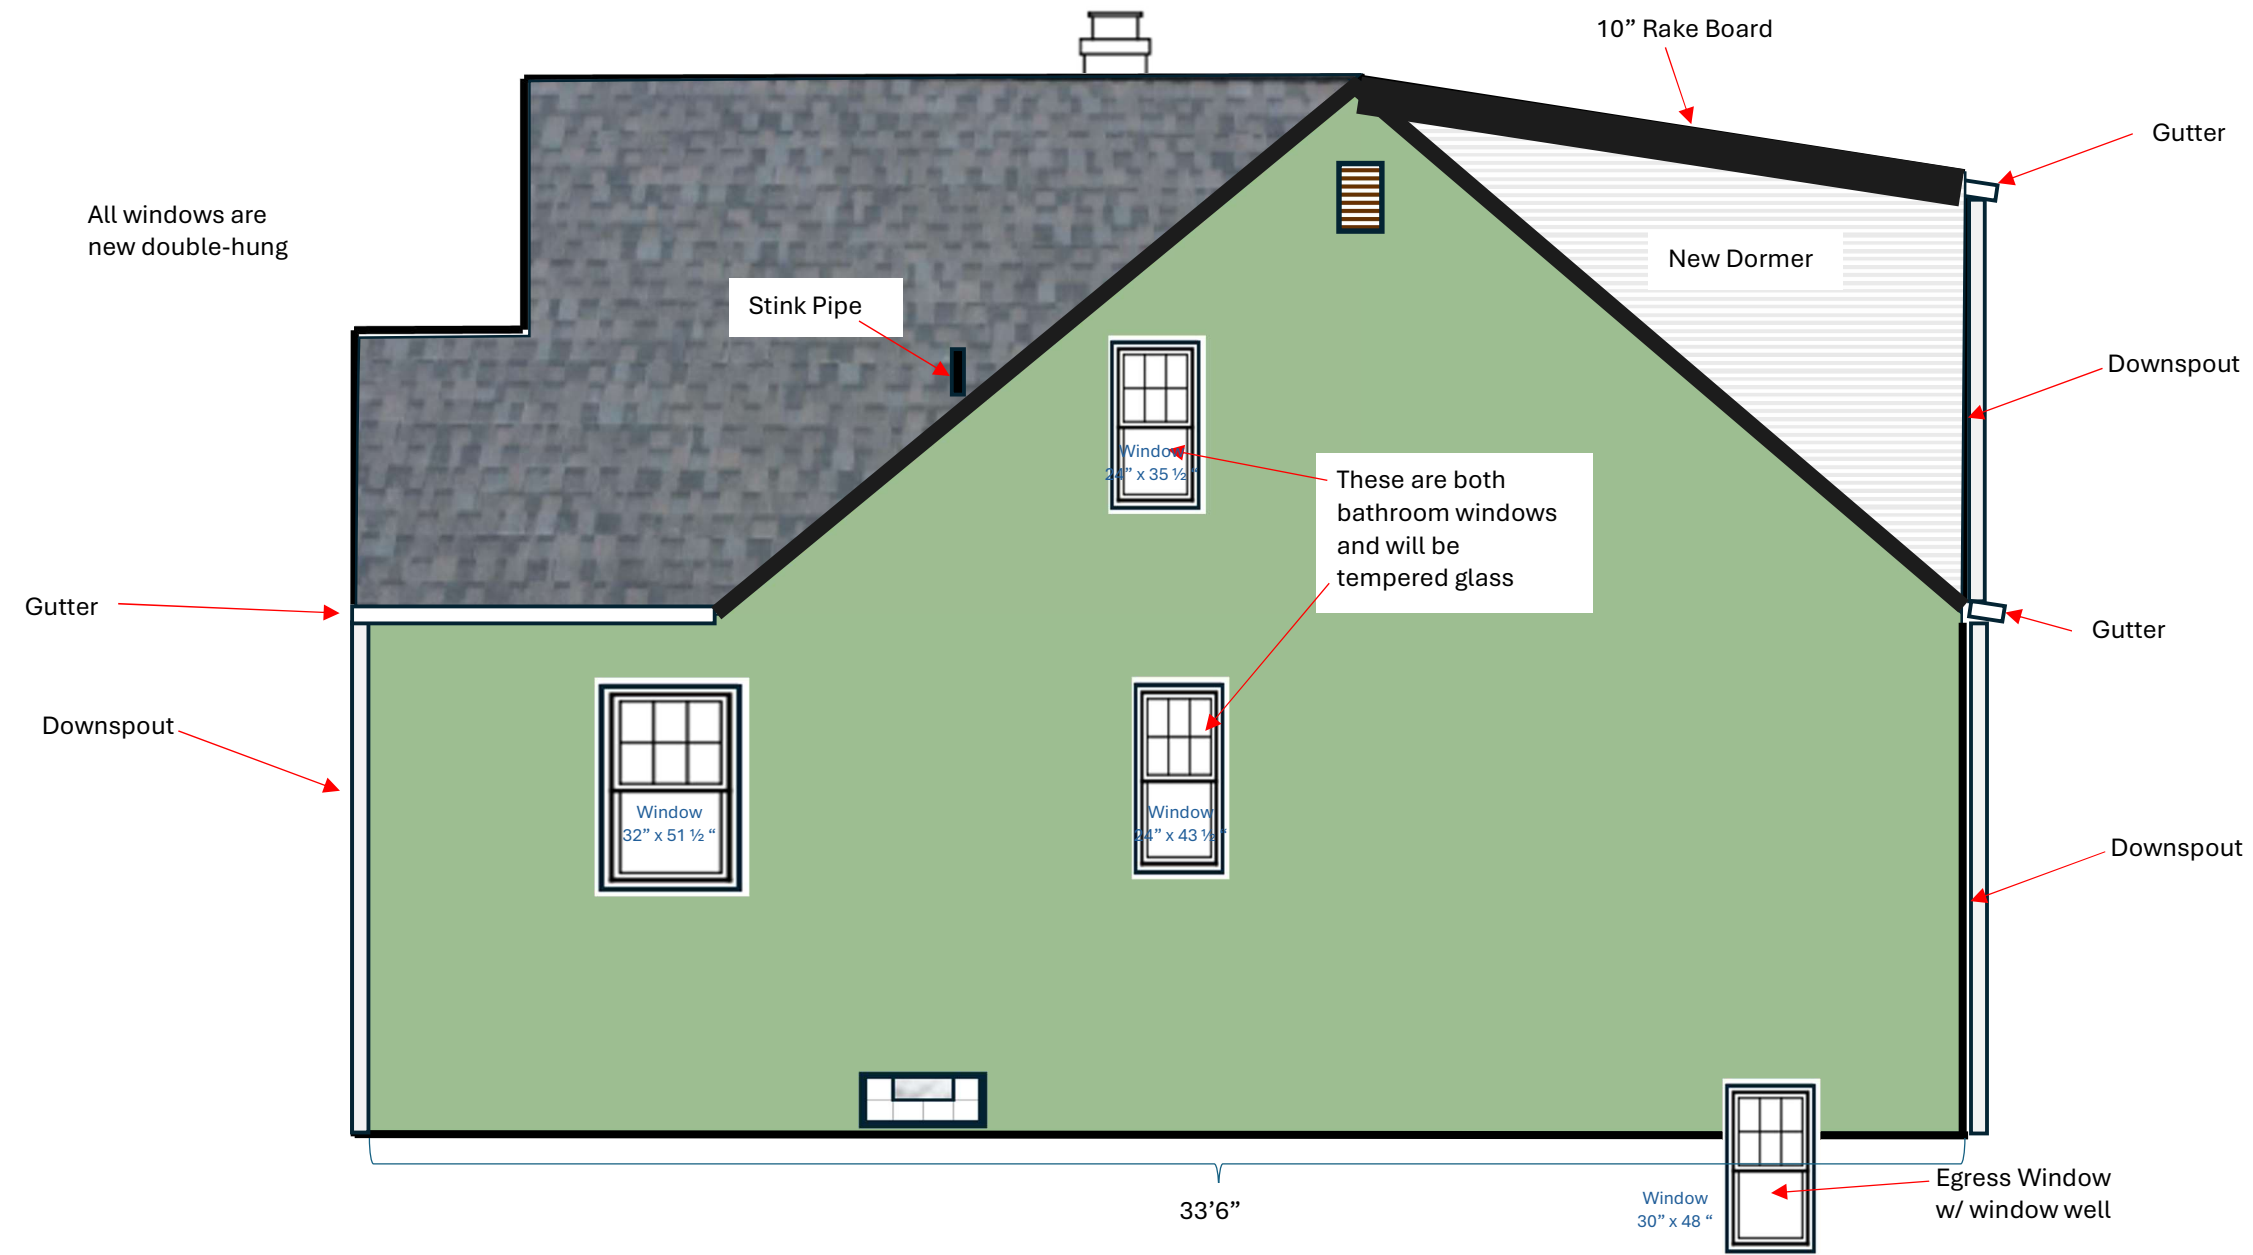

949 South Roosevelt Exterior Elevations – REAR (West)

949 South Roosevelt Exterior Elevations – NORTH

949 South Roosevelt Exterior Elevations – SOUTH

949 South Roosevelt Exterior Elevations – FRONT (EAST)

New windows, new paint, new cedar wrap
front porch, new front door

All else to remain the same

949 South Roosevelt – NORTH – Construction notes re Dormer: