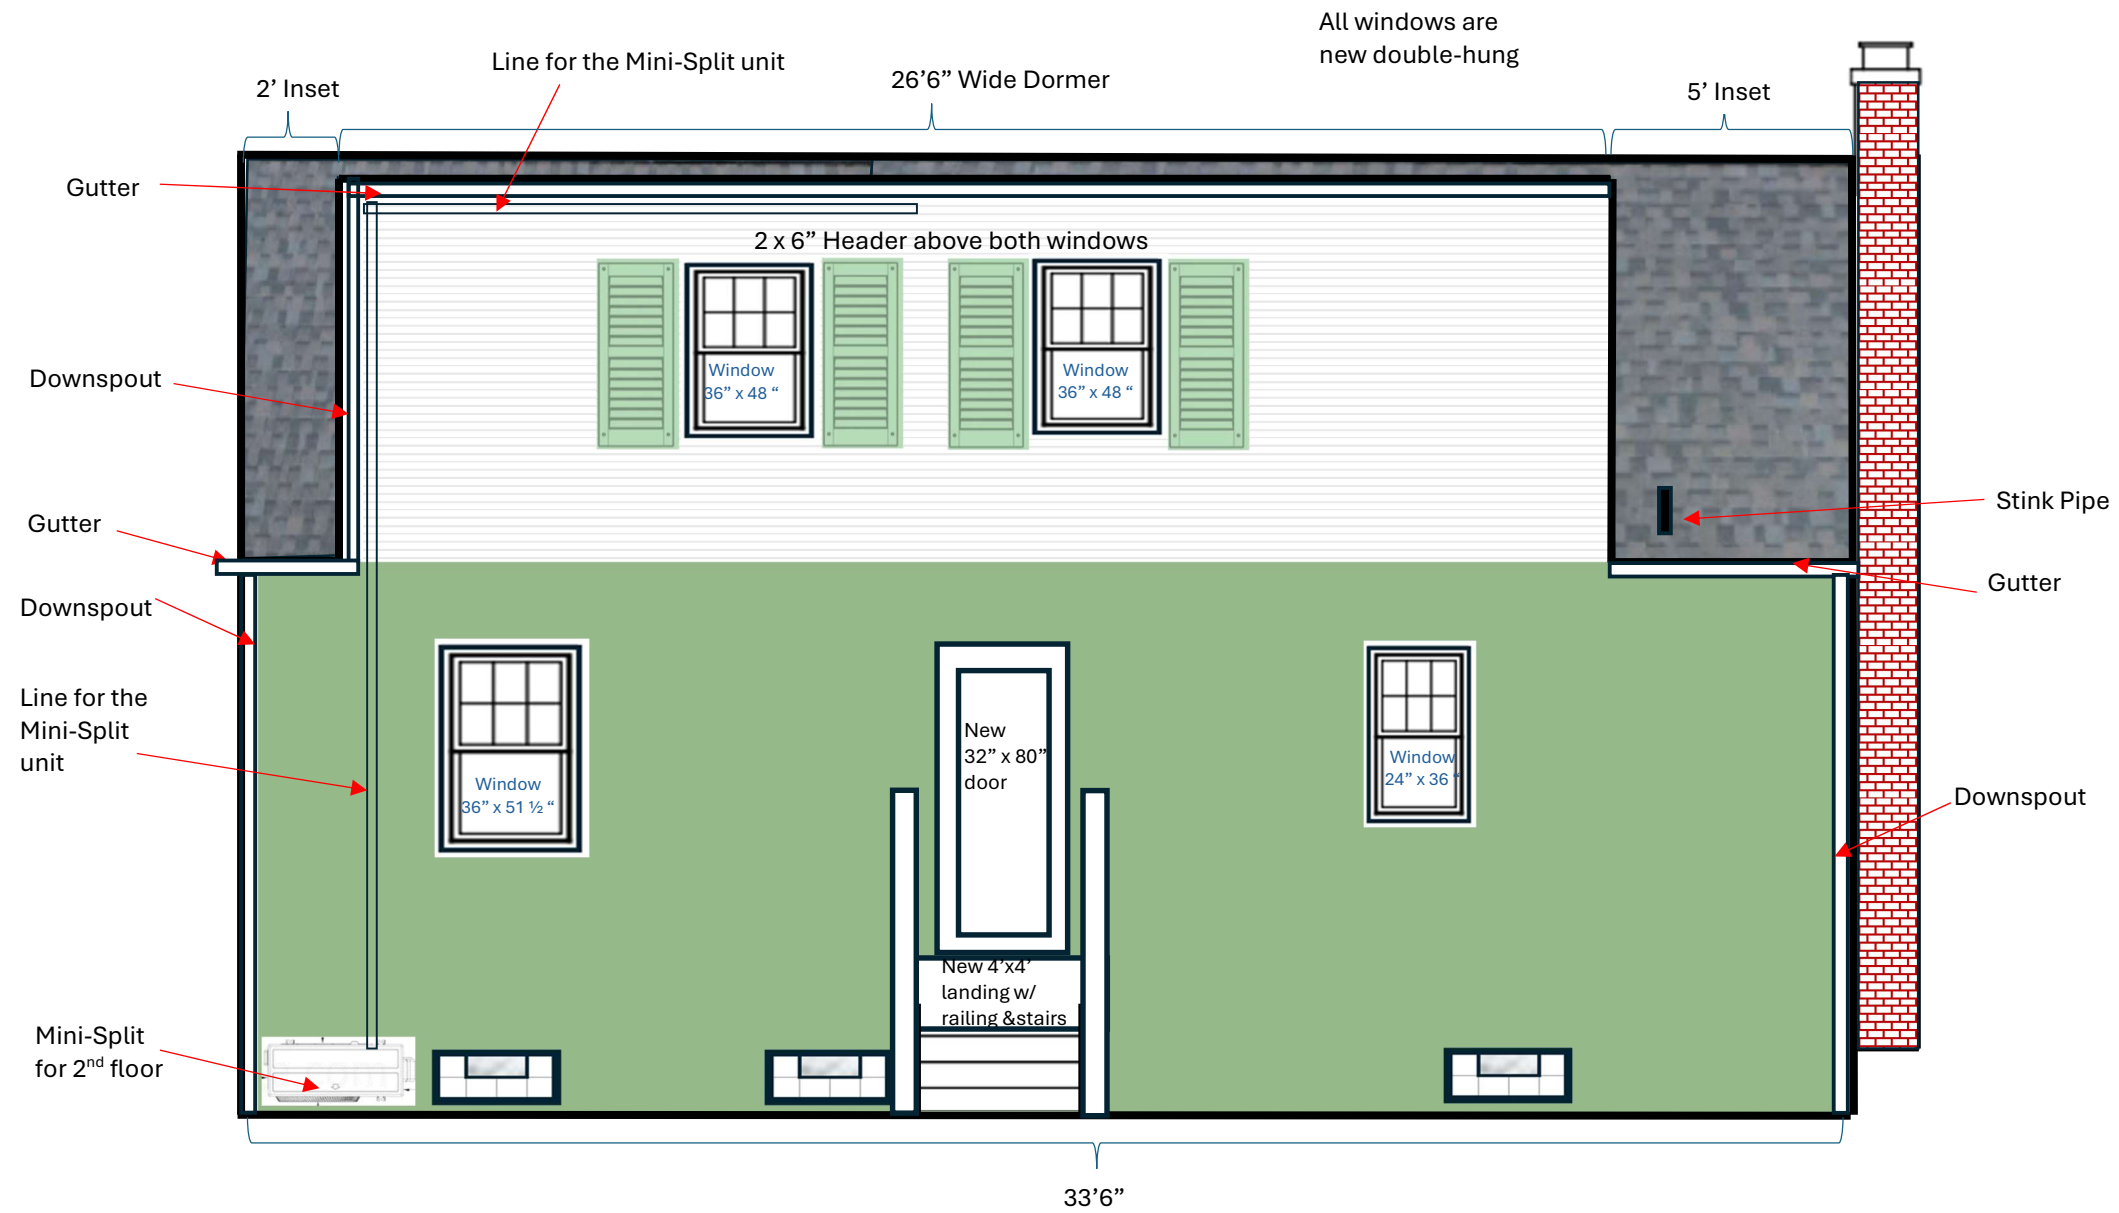

949 South Roosevelt Exterior Elevations – REAR (West)

949 South Roosevelt Exterior Elevations – NORTH

949 South Roosevelt Exterior Elevations – SOUTH

949 South Roosevelt Exterior Elevations – FRONT (EAST)

New windows, new paint, new cedar wrap
front porch, new front door

All else to remain the same

949 South Roosevelt – NORTH – Construction notes re Dormer: