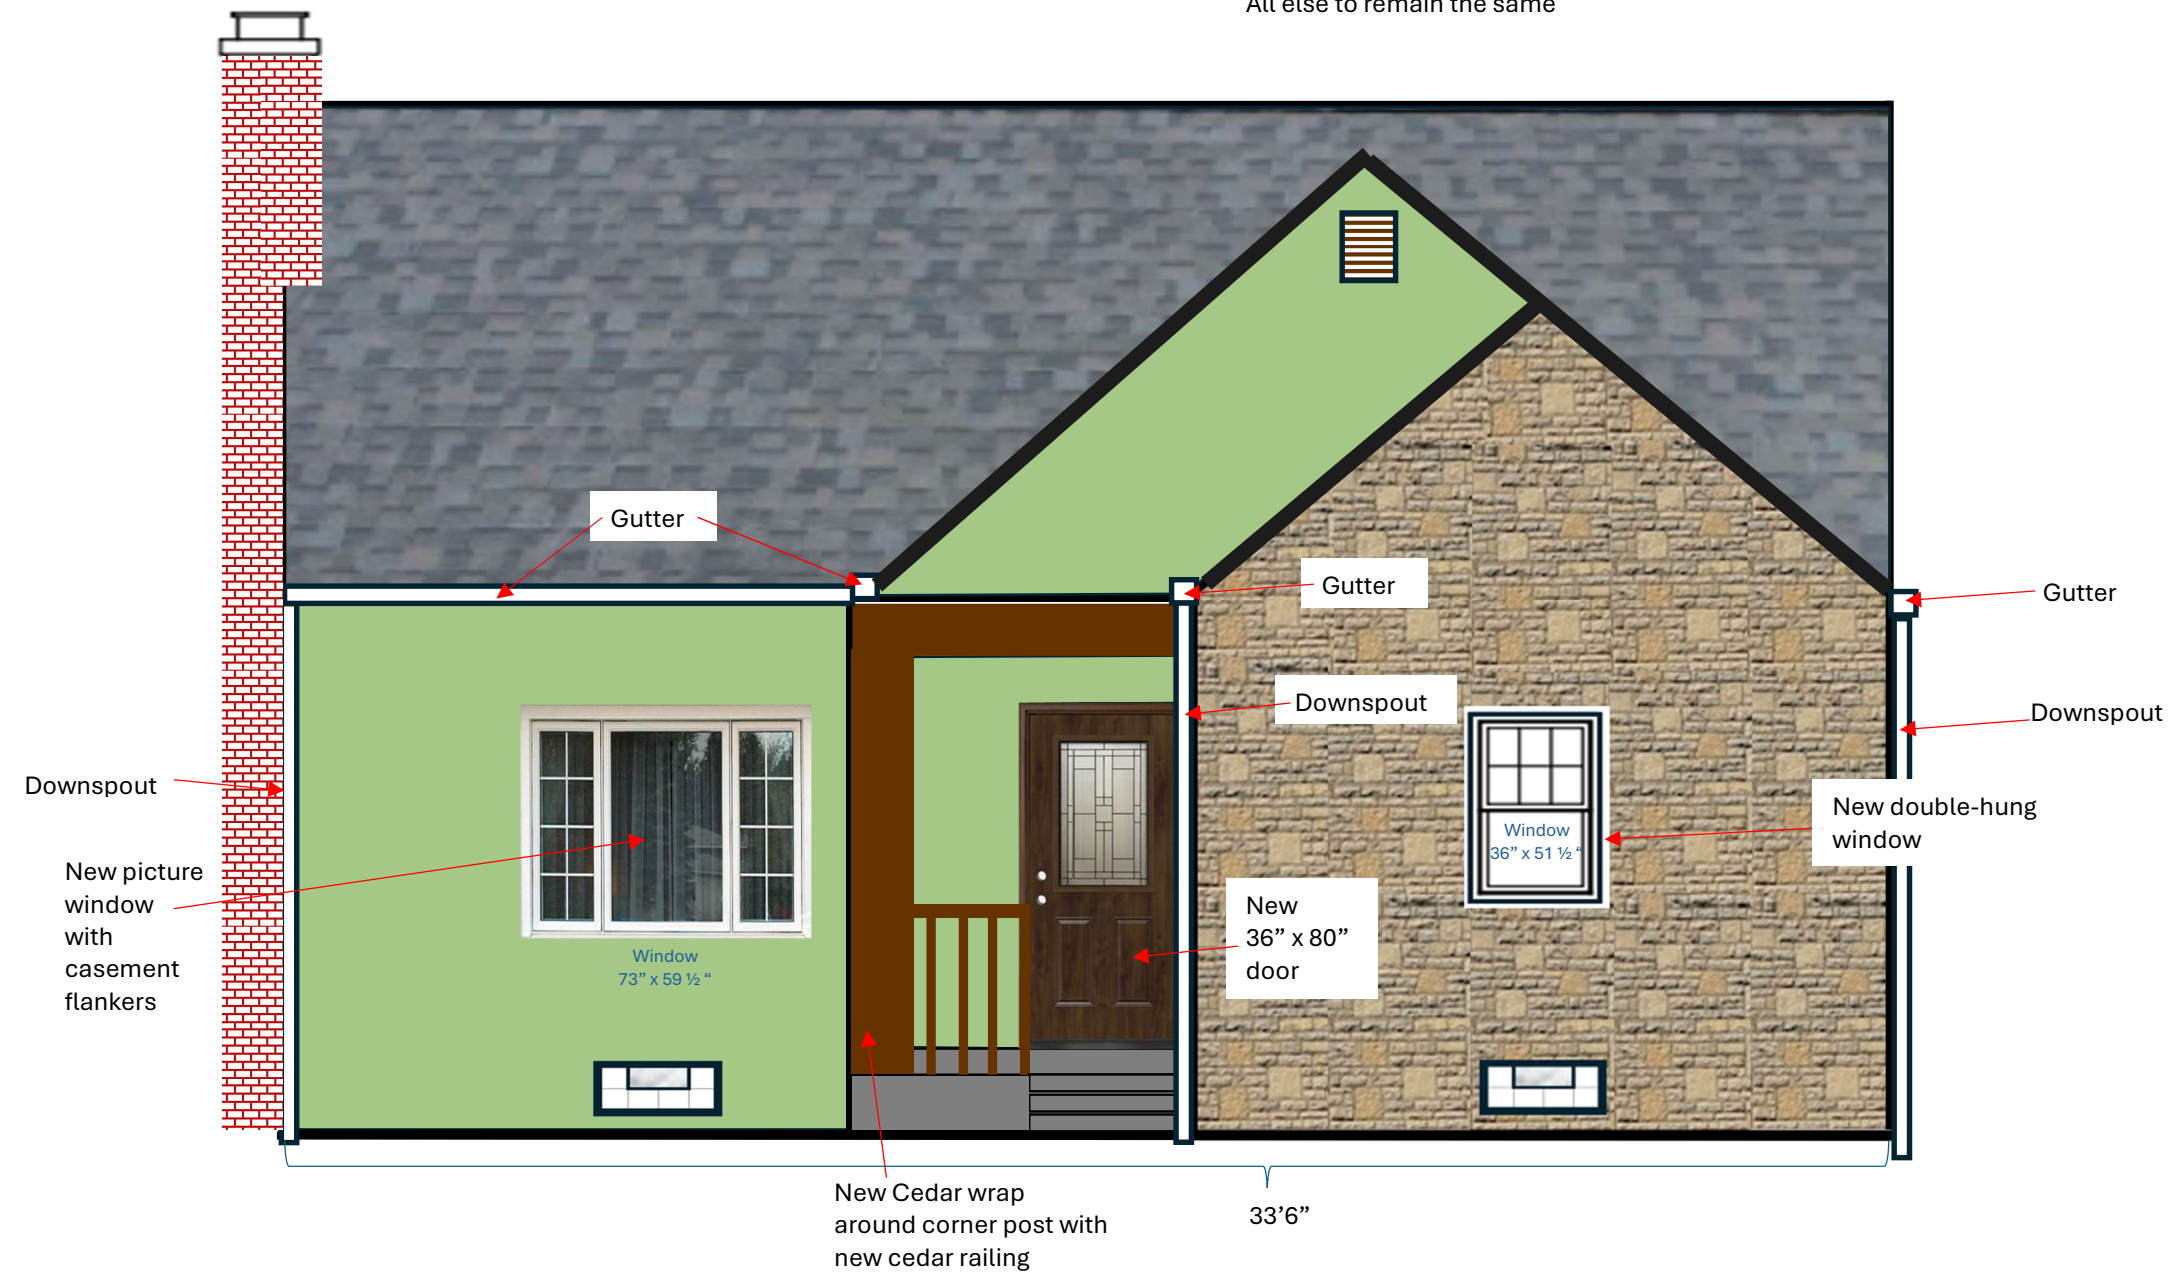

949 South Roosevelt Exterior Elevations – REAR (West)

949 South Roosevelt Exterior Elevations – NORTH

949 South Roosevelt Exterior Elevations – SOUTH

949 South Roosevelt Exterior Elevations – FRONT (EAST)

New windows, new paint, new cedar wrap
front porch, new front door

All else to remain the same

949 South Roosevelt – NORTH – Construction notes re Dormer: