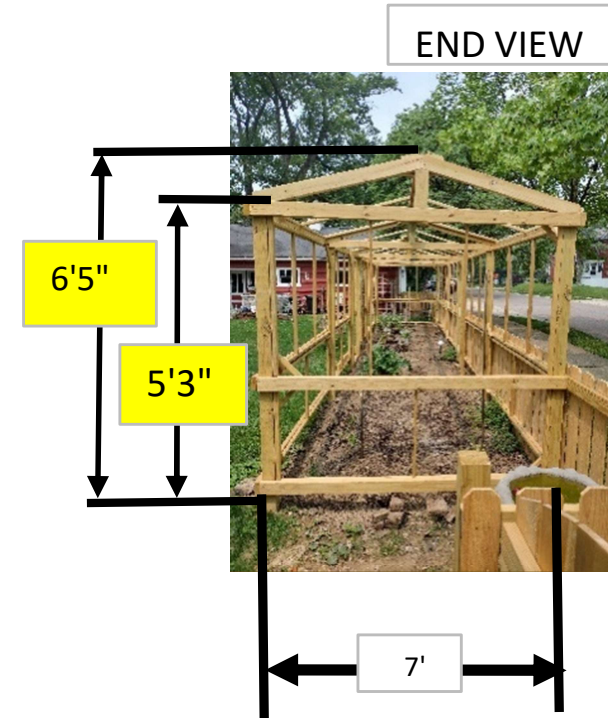

# 733 VERNON ROAD GARDEN SCREEN

- MATERIAL LIST**
- 2X4 TRUSSES & FRAME
  - (12) 4X4 POSTS
  - (20) 2X2 SCREEN FRAMES
  - 6X42" DOG EARED PICKET FENCING

(20) SCREEN FRAMES

MODIFIED OVERALL LENGTH FROM 32' TO 24' 8" AND OVERALL HEIGHT FROM 8'2" TO 6'5"