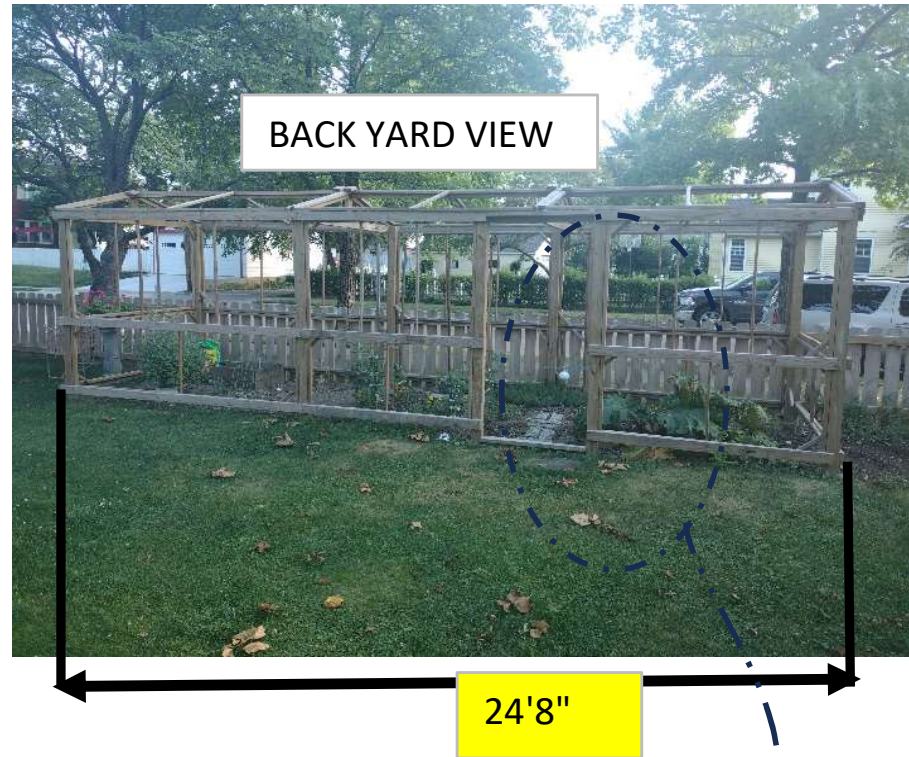

# 733 VERNON ROAD GARDEN SCREEN

- MATERIAL LIST**
- 2X4 TRUSSES & FRAME
  - (12) 4X4 POSTS
  - (20) 2X2 SCREEN FRAMES
  - 6X42" DOG EARED PICKET FENCING

(20) SCREEN FRAMES

MODIFIED OVERALL LENGTH FROM 32' TO 24' 8" AND OVERALL HEIGHT FROM 8'2" TO 6'5"