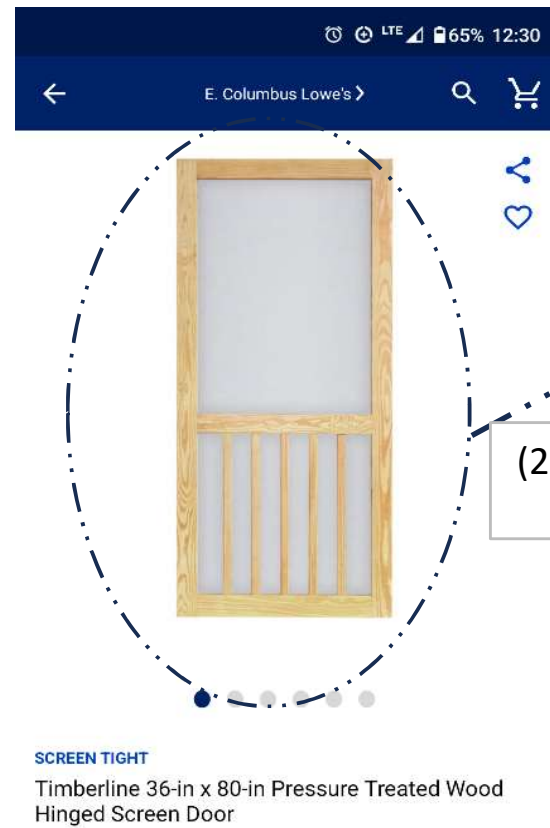

# 733 VERNON ROAD GARDEN SCREEN

- MATERIAL LIST**
- 2X4 TRUSSES & FRAME
  - (12) 4X4 POSTS
  - (20) 2X2 SCREEN FRAMES
  - 6X42" DOG EARED PICKET FENCING

(20) SCREEN FRAMES

MODIFIED OVERALL LENGTH FROM 32' TO 24' 8" AND OVERALL HEIGHT FROM 8'2" TO 6'5"