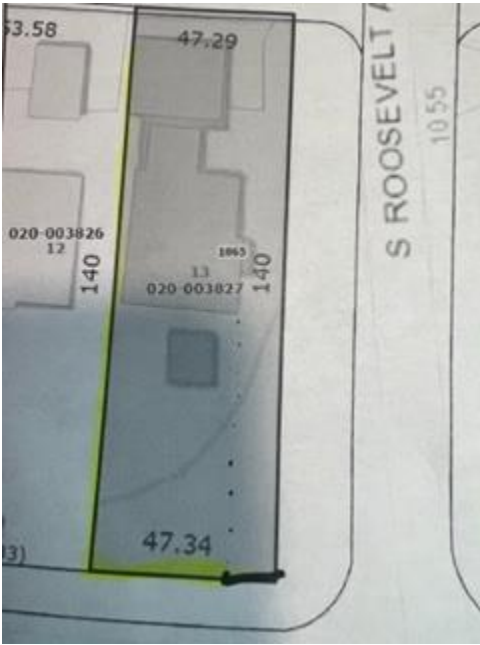

# 1065 South Roosevelt Ave

back fence 6 ft tall

Side yard facing East Livingston Ave

Side yard that faces East Livingston Ave

Side yard facing East Livingston Ave – fence is 42 inches

Side yard facing East Livingston Ave

Back yard fence at night

Side yard facing East Livingston Ave

Side yard facing East Livingston at night

Yellow Highlight shows fence line

Livingston Ave with 42 inch fence covered by foliage. The fence sits 6 ft back from stone wall.